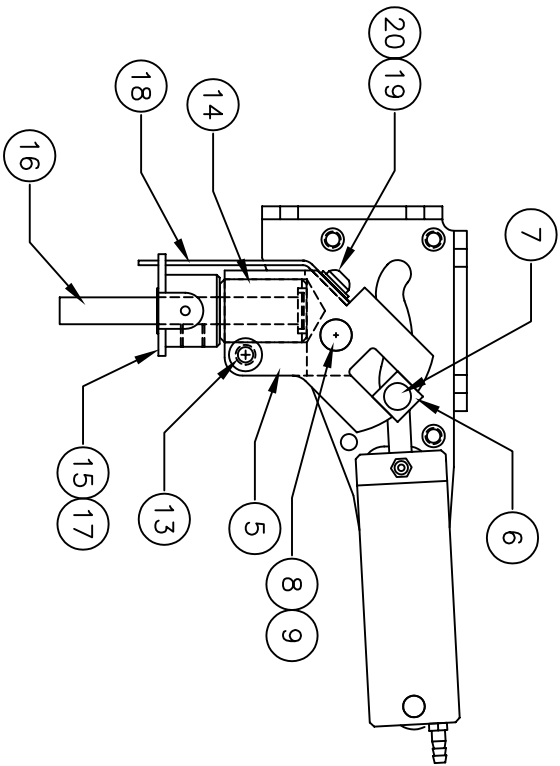

** THIS IS YOUR SPARE PARTS LIST. SAVE FOR FUTURE REFERENCE, ORDER BY PART NUMBER. CURRENT PRICES WILL BE QUOTED.**

SPARE PARTS LIST

QTY	ITEM	DESCRIPTION	ASSY/PART #
1	1	CYLINDER ASSEMBLY	530-120A
1	2	SIDE FRAME LH	550-212M
1	3	SIDE FRAME RH	550-213M
3	4	FRAME SPACER	530-021M
1	5	TRUNION	550-209M
2	6	CAM BLOCK	530-030M
1	7	CAM PIN	530-029M
1	8	PIVOT PIN	530-026M
2	9	RETAINING RING	1125F
1	10	CLEVIS PIN	150-012M
1	11	RETAINING RING	1039F
6	12	#4-40 x 1/4 BHSMS	1047F
1	13	#6-32 x 3/8 SHCS	1048F
1	14	STEERING BEARING	530-032M
1	15	STEERING ARM ASSEMBLY	530-125A
1	16	STEERING SHAFT (AXLE)	650-010M
1	17	#8-32 KCPSS	1198F
1	18	CENTERING SPRING	550-230M
1	19	#4-40 x 3/16 BHCS	1022F
1	20	#4 FLAT WASHER	1102F

CHK'D BY		MFG. INC.
DRAWN BY	J. REHAK	625 N. 12TH ST.
DATE	6/03	ST. CHARLES, IL
MODEL No.	561RS	(630)584-7616
www.robart.com		
TITLE		SERIES 550 90 DEG.
		NOSE RETRACT ASSEMBLY
		ROBOSTRUT READY

906-203M