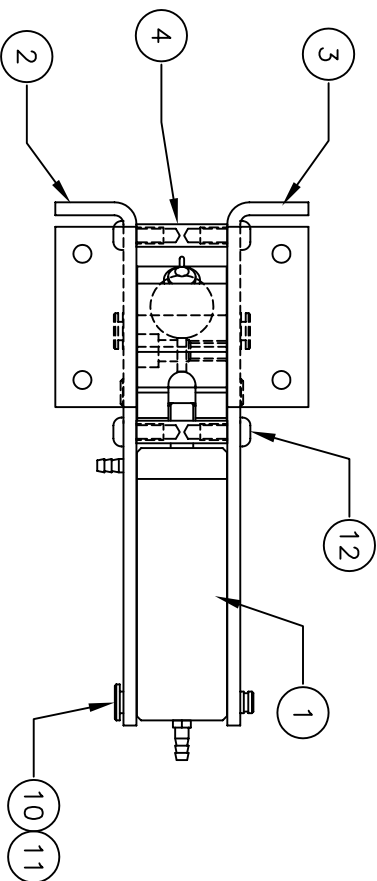

** THIS IS YOUR SPARE PARTS LIST. SAVE FOR FUTURE REFERENCE, ORDER BY PART NUMBER. CURRENT PRICES WILL BE QUOTED.**

SPARE PARTS LIST

QTY	ITEM	DESCRIPTION	ASSY/PART #
1	1	CYLINDER ASSEMBLY	530-120A
1	2	SIDE FRAME LH	550-212M
1	3	SIDE FRAME RH	550-213M
3	4	FRAME SPACER	530-021M
1	5	TRUNION	550-209M
2	6	CAM BLOCK	530-030M
1	7	CAM PIN	530-029M
1	8	PIVOT PIN	530-026M
2	9	RETAINING RING	1125F
1	10	CLEVIS PIN	150-012M
1	11	RETAINING RING	1039F
6	12	#4-40 x 1/4 BHSMS	1047F
1	13	#6-32 x 3/8 SHCS	1048F
1	14	STEERING BEARING	530-032M
1	15	STEERING ARM ASSEMBLY	530-125A
1	16	STEERING SHAFT (AXLE)	650-010M
1	17	#8-32 KCPSS	1198F
1	18	CENTERING SPRING	550-230M
1	19	#4-40 x 3/16 BHCS	1022F
1	20	#4 FLAT WASHER	1102F

CHK'D BY		MFG. INC.
DRAWN BY	J. REHAK	625 N. 12TH ST.
DATE	6/03	ST. CHARLES, IL
MODEL No.	561RS	(630)584-7616
www.robart.com		
TITLE		SERIES 550 90 DEG.
		NOSE RETRACT ASSEMBLY
		ROBOSTRUT READY

906-203M