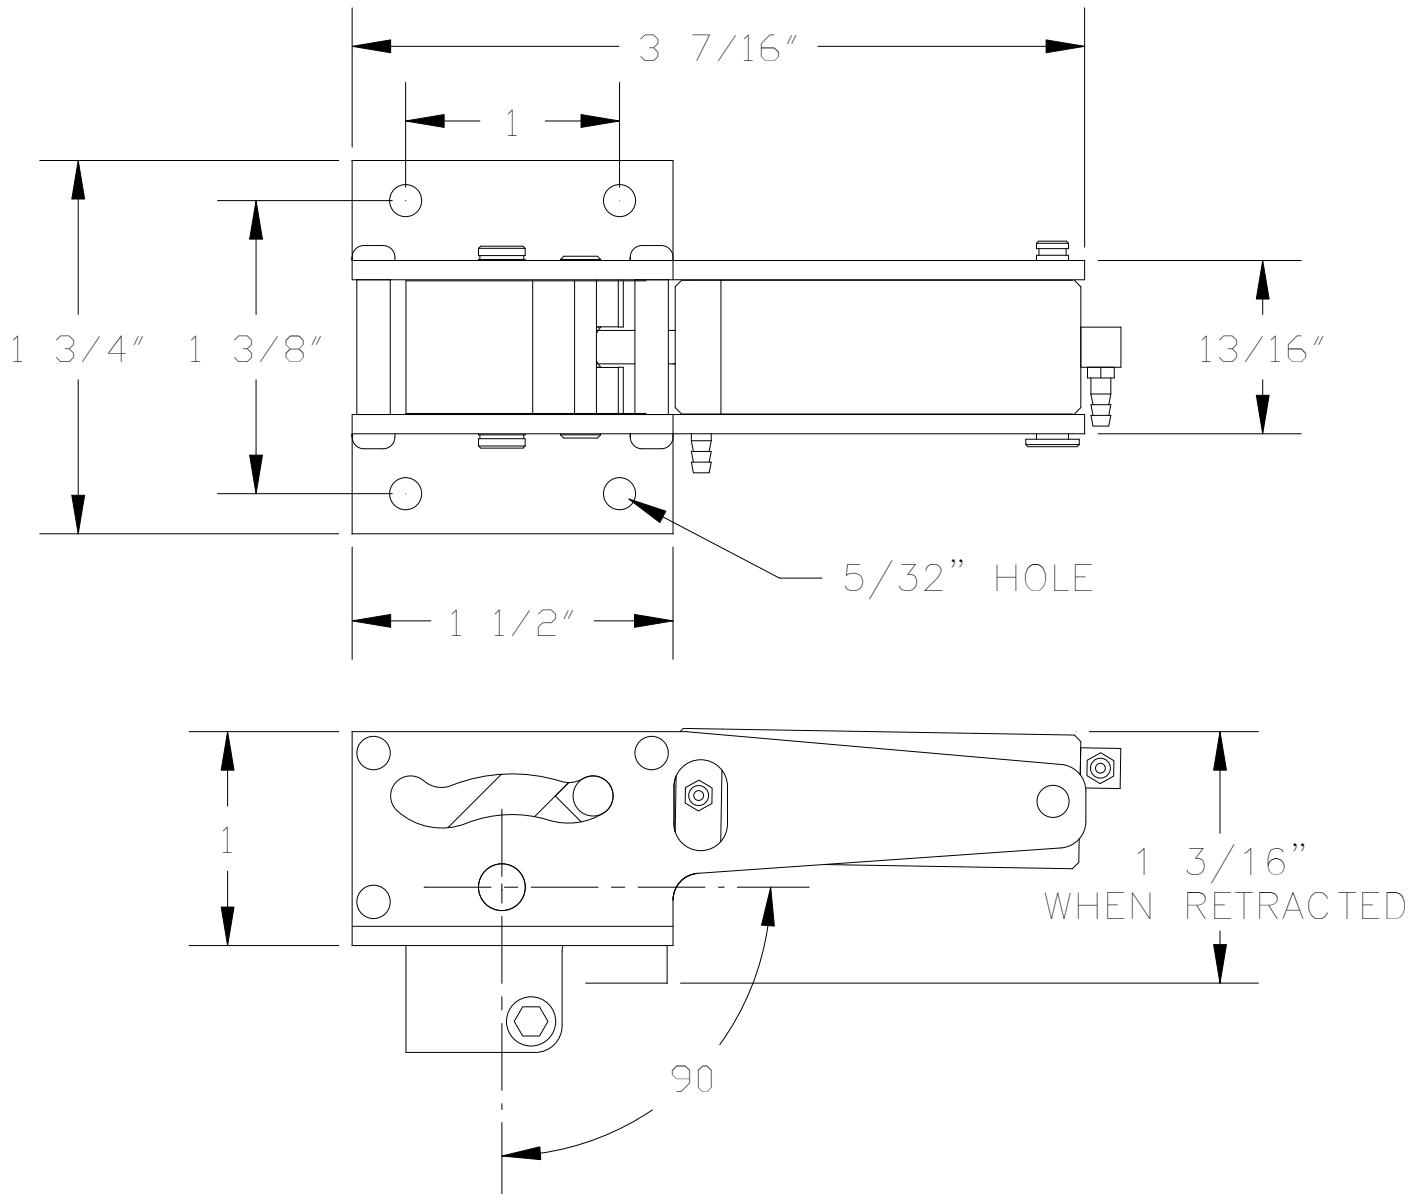

PRINT NOT TO SCALE

ROBART MFG. INC.  
155 OSWALT AVE.  
BATAVIA, IL. 60515  
630-584-7616

555RS  
NOSE GEAR  
 $90^\circ$  RETRACT