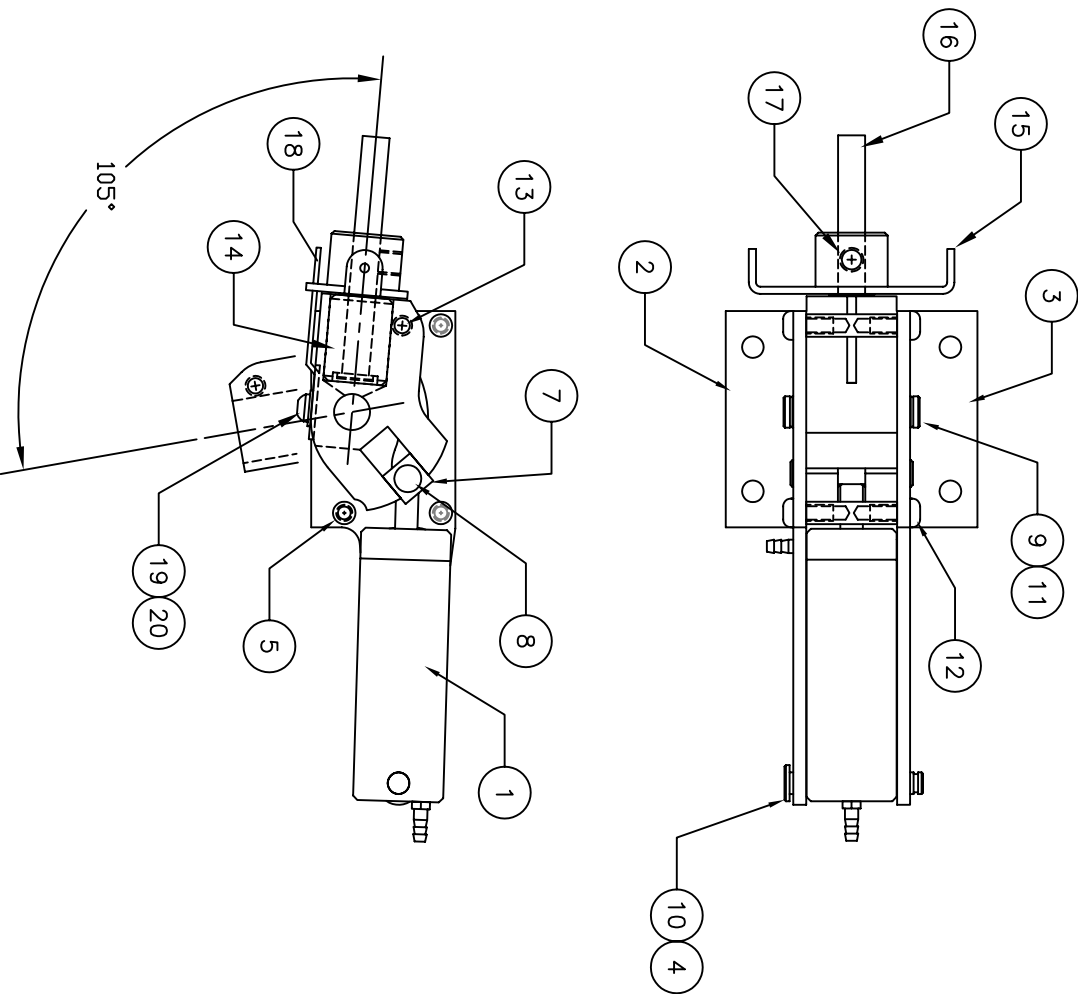

## SPARE PARTS LIST

QTY	ITEM	DESCRIPTION	ASSY/PART #
1	1	CYLINDER ASSEMBLY	530-120A
1	2	SIDE FRAME LH	530-012M
1	3	SIDE FRAME RH	530-013M
1	4	RETAINING RING	1039F
3	5	FRAME SPACER (BAR)	530-021M
1	6	TRUNION	530-023M
2	7	CAM BLOCK	530-030M
1	8	CAM PIN	530-029M
1	9	PIVOT PIN	530-026M
1	10	CLEVIS PIN	150-012M
2	11	RETAINING RING	1125F
6	12	#4-40 x 1/4 PPHMS ZN	1047F
1	13	#6-32 x 3/8 SHCS	1048F
1	14	STEERING BEARING	530-032M
1	15	STEERING ARM ASSEMBLY	530-125A
1	16	STEERING SHAFT (AXLE)	650-010M
1	17	#8-32 KCPSS	1198F
1	18	CENTERING SPRING	530-033M
1	19	#4-40 x 3/16 BHCS	1022F
1	20	#4 FLAT WASHER	1102F

906-188M

FACTORY REPAIR FEE= \$25.00 PLUS PARTS

CHK'D BY		MFG. INC.
DRAWN BY	J. REHAK	625 N. 12TH ST.
DATE	6/03	ST. CHARLES, IL
MODEL No.	54ORS	(630)584-7616
TITLE		SERIES 530 105 DEG.
		NOSE RETRACT ASSEMBLY
		ROBOSTRUT READY