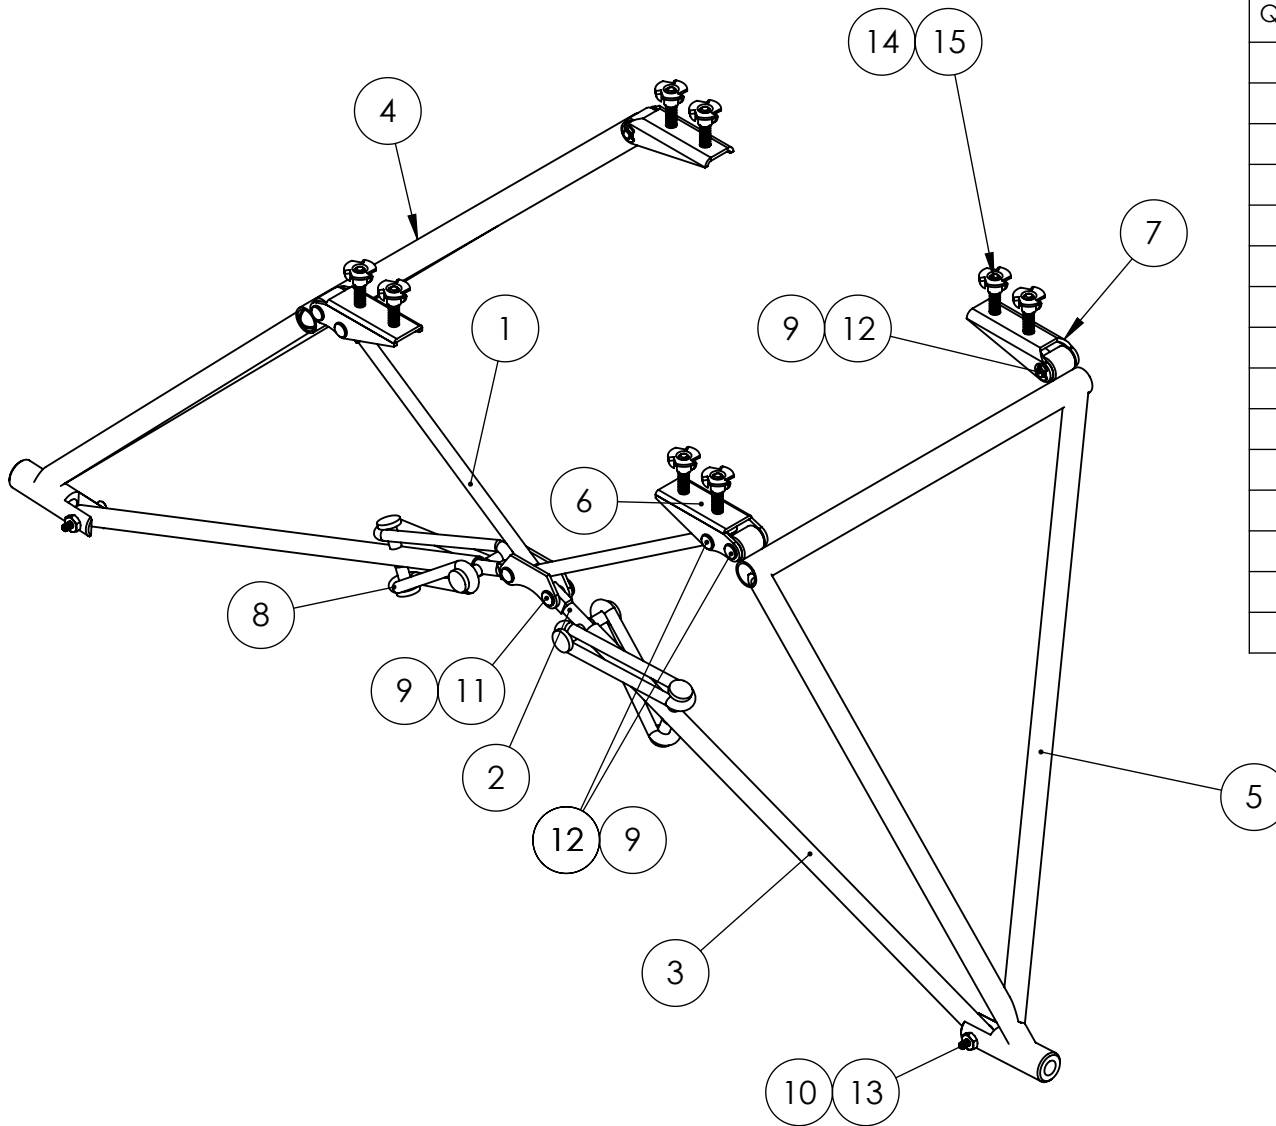

SPARE PARTS LIST

QTY.	ITEM NO.	DESCRIPTION	PART NUMBER
1	1	CROSS BRACE	CUB301A
2	2	UPPER BRACE	CUB302A
2	3	LOWER BRACE	CUB303A
1	4	FRAME - RH	CUB305A
1	5	FRAME - LH	CUB304A
2	6	FRONT MOUNTING BRACKET	CUB315M
2	7	REAR FUSELAGE BRACKET	CUB322M
4	8	O-RING	CUB306P
8	9	E-CLIP	1039F
2	10	ELASTIC STOP NUT #4-40	1049F
2	11	CLEVIS PIN	150018M
6	12	CLEVIS PIN	150002M
2	13	4-40x3/4 SHCS	1111F
8	14	8-32 TEE NUT	1129F
8	15	8-32x3/4 SHCS SS	1128F

155 OSWALT AVE.
BATAVIA, IL 60510
PH: 630-584-7616
FX: 630-584-3712

TITLE:

1/3 SCALE PIPER CUB
MAIN GEAR

691SP

REV -

PROPRIETARY AND CONFIDENTIAL
THE INFORMATION CONTAINED IN THIS DRAWING IS THE SOLE PROPERTY OF ROBART MANUFACTURING. ANY REPRODUCTION IN PART OR AS A WHOLE WITHOUT THE WRITTEN PERMISSION OF ROBART MANUFACTURING IS PROHIBITED.

	NAME	DATE
DRAWN	N.MARC	26FEB14
CHECKED		

906-135M