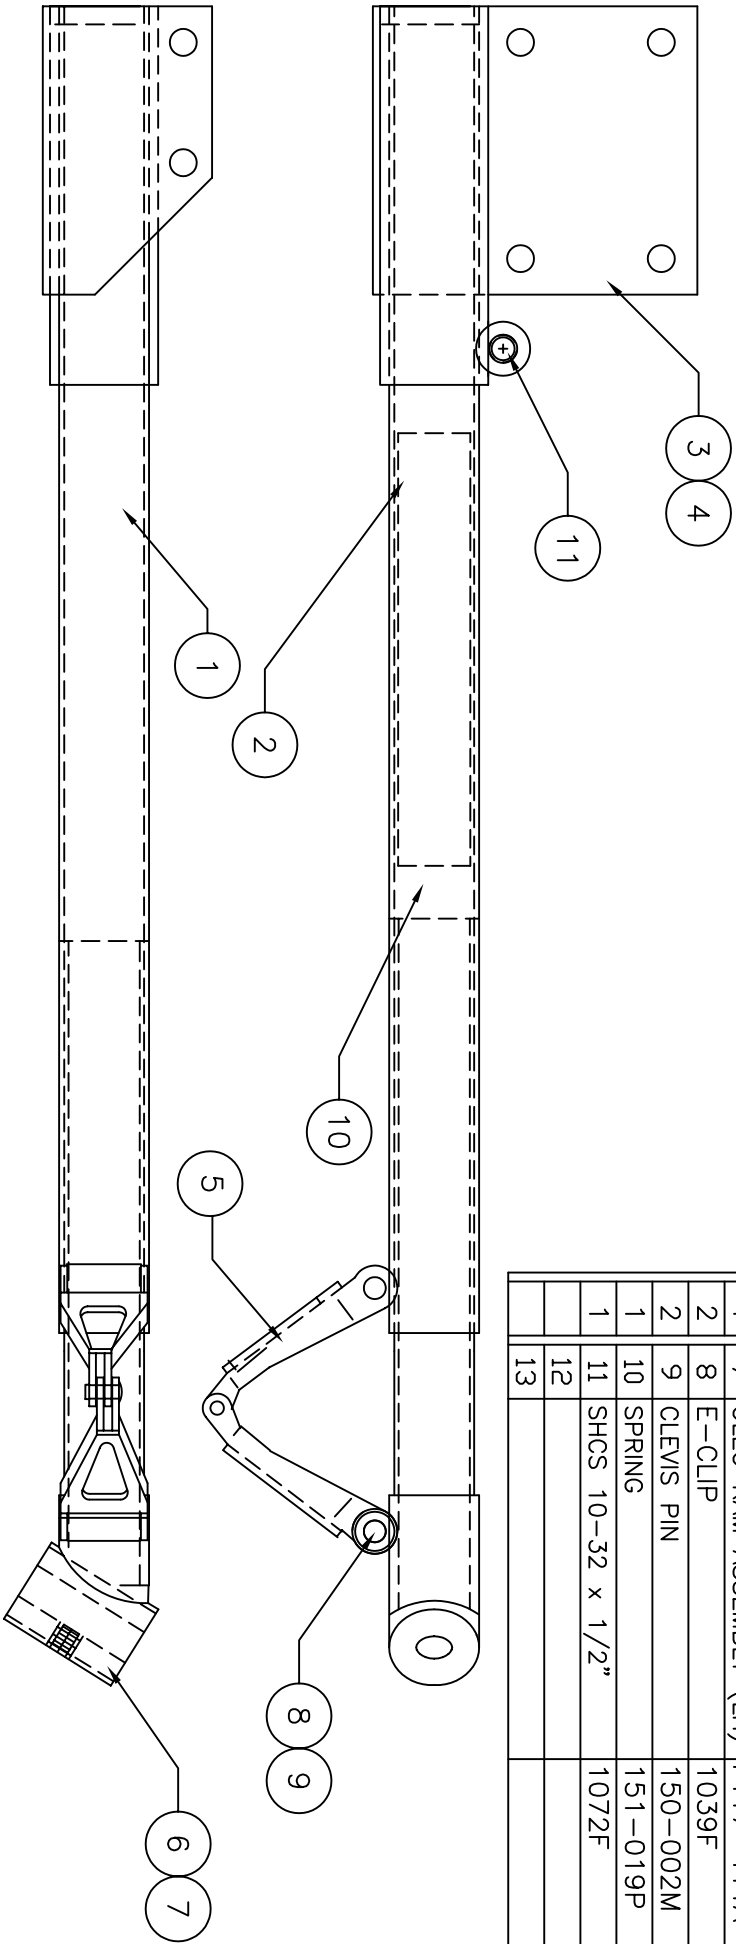

** THIS IS YOUR SPARE PARTS LIST. SAVE FOR FUTURE REFERENCE, ORDER BY PART NUMBER. CURRENT PRICES WILL BE QUOTED.**

SPARE PARTS LIST

QTY	ITEM	DESCRIPTION	ASSY/PART #
1	1	UPPER STRUT TUBE	PT17-412A
1	2	Ø1/2" x 3" WOOD SPACER	PT17-427M
1	3	UPPER GEAR BRACKET (RH)	PT17-414A
1	4	UPPER GEAR BRACKET (LH)	PT17-415A
1	5	TORQUE LINK ASSEMBLY	150-107A
1	6	OLEO RAM ASSEMBLY (RH)	PT17-410A
1	7	OLEO RAM ASSEMBLY (LH)	PT17-411A
2	8	E-CLIP	1039F
2	9	CLEVIS PIN	150-002M
1	10	SPRING	151-019P
1	11	SHCS 10-32 x 1/2"	1072F
	12		
	13		

906-224M

FACTORY REPAIR FEE= \$25.00 PLUS PARTS

CHK'D BY			MFG. INC. 625 N. 12TH ST. ST. CHARLES, IL (630)584-7616
DRAWN BY	J. REHAK		
DATE	3/04	TITLE	ZIROLI 86" PT-17 MAIN GEAR STRUTS
MODEL No.	PT17Z86		