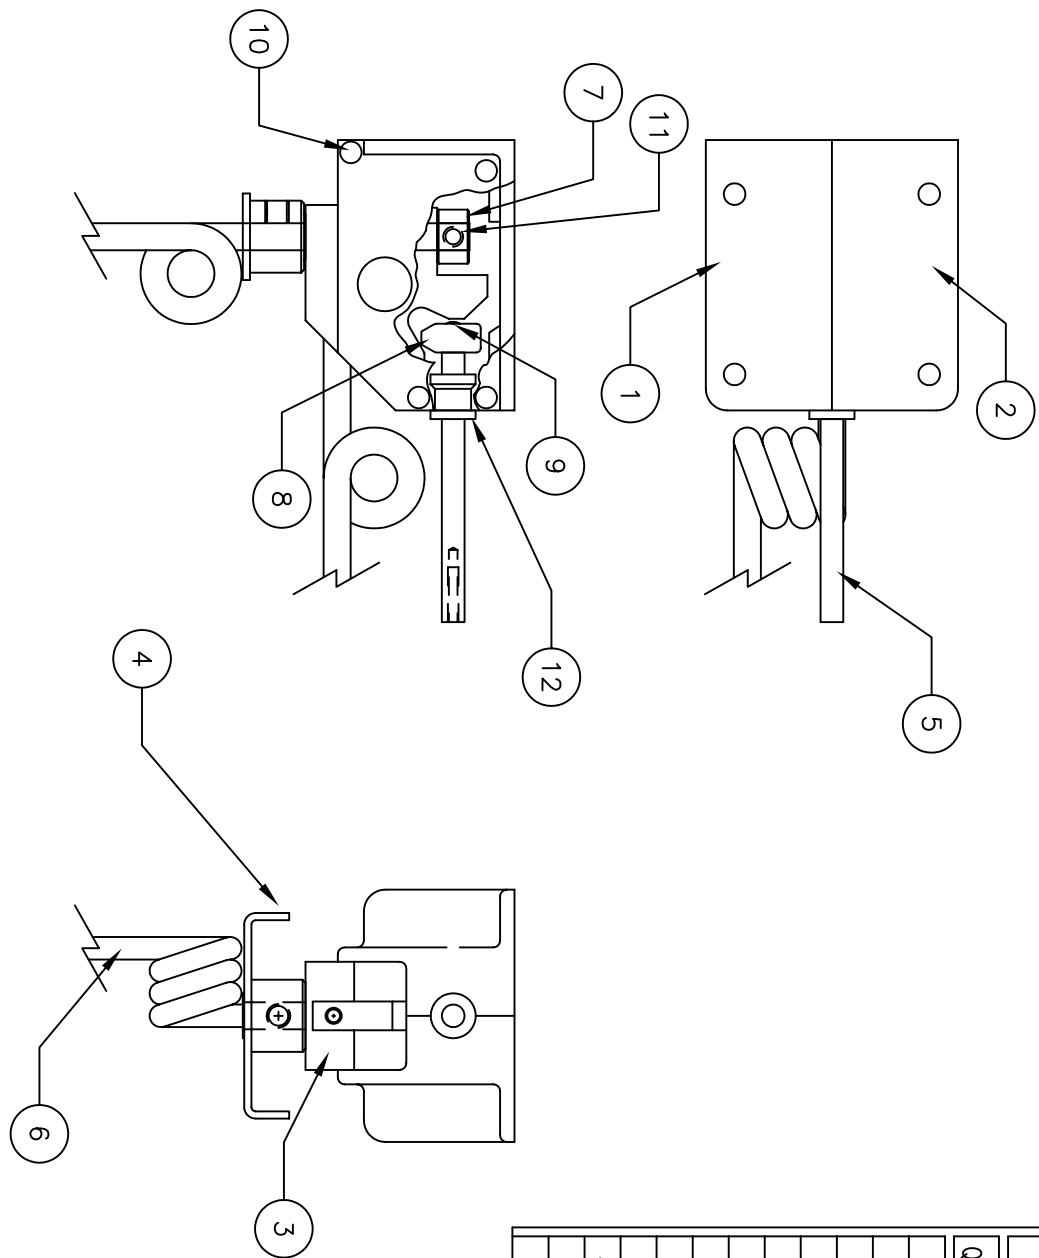

\*\* THIS IS YOUR SPARE PARTS LIST. SAVE FOR FUTURE REFERENCE, ORDER BY PART NUMBER. CURRENT PRICES WILL BE QUOTED.\*\*

## SPARE PARTS LIST

QTY	ITEM	DESCRIPTION	ASSY/PART #
1	1	HOUSING (RH)	607-001M
1	2	HOUSING (LH)	607-002M
1	3	TRUNION ASSEMBLY	607-101A
1	4	STEERING ARM ASSEMBLY	607-102A
1	5	PUSH ROD	608-005M
1	6	NOSE GEAR WIRE	607-009M
1	7	5/32" WHEEL COLLAR	102-005M
1	8	NOSE GEAR CAM	607-003M
1	9	CAM SCREW	1005F
4	10	2-56 x 1/2" SHCS	1055F
1	11	6-32 x 1/8 SOCKET SET SCREW	1060F
1	12	PUSH ROD BUSHING	608-002M

906-147M

FACTORY REPAIR FEE= \$25.00 PLUS PARTS

CHK'D BY		MFG. INC.
DRAWN BY	J. REHAK	625 N. 12TH ST.
DATE	6-6-02	ST. CHARLES, IL
MODEL No.	610	(630)584-7616
		www.robot.com
TITLE		NOSE GEAR
		MECH. RETRACT MECHANISM
		5/32" WIRE