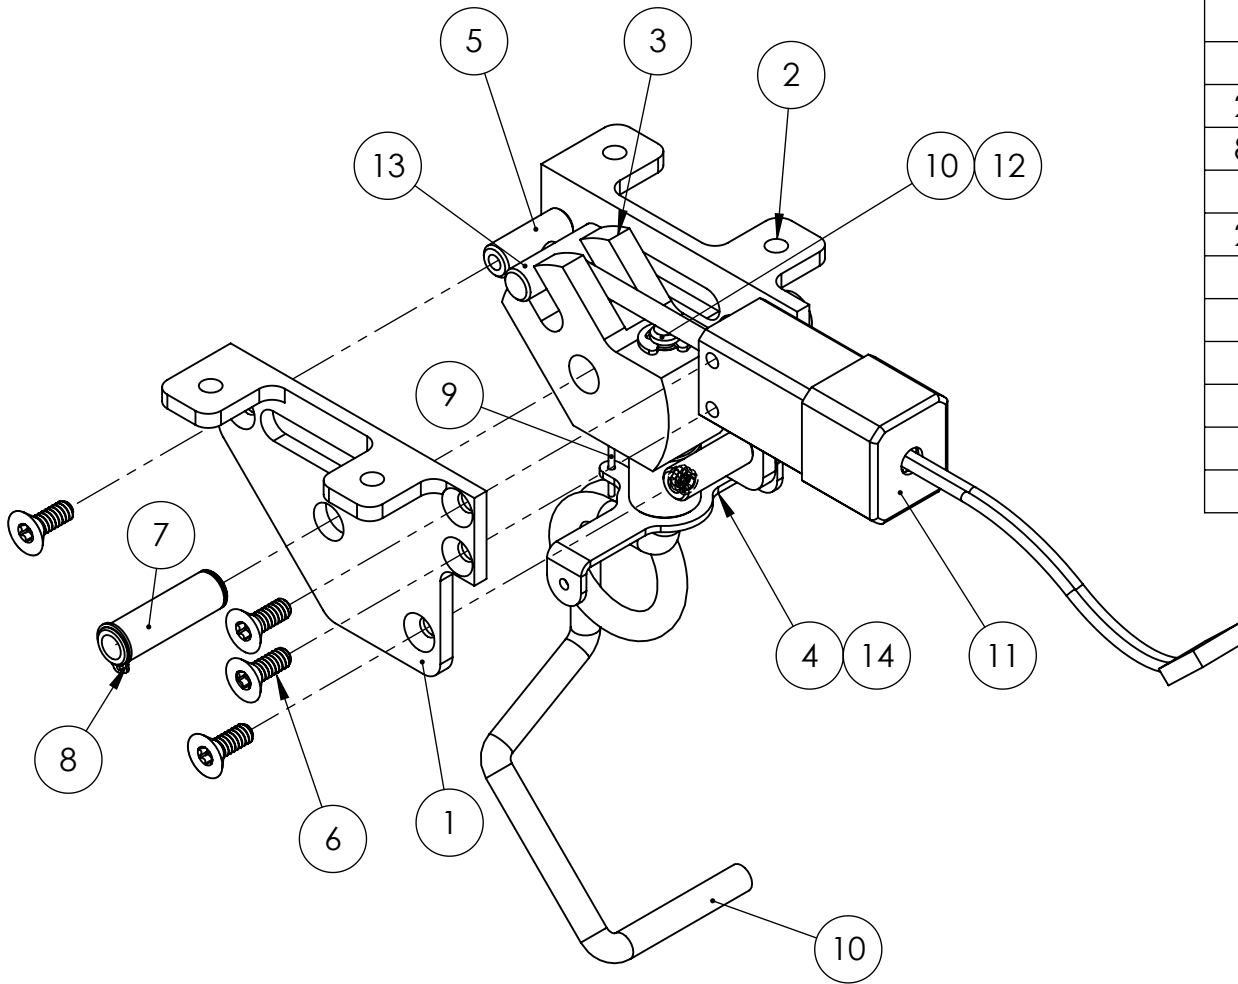

### SPARE PARTS LIST

QTY.	ITEM NO.	DESCRIPTION	PART #
1	1	90° TAIL FRAME - RH	580202M
1	2	90° TAIL FRAME - LH	580203M
1	3	TRUNION - TAIL RETRACT	580204M
1	4	5/32" STEERING ARM	590101A
2	5	FRAME SPACER	580206M
8	6	#4-40 X 5/16 TORX FMS ZINC	1065F
1	7	PIVOT PIN	580207M
2	8	RETAINING RING	1125F
1	9	CENTERING SPRING	580209M
1	10	TAIL WIRE	580208M
1	11	TAIL ACTUATOR	125E108A
1	12	E-CLIP	1039F
1	13	CAM PIN	580210M
1	14	SET SCREW 6-32 X 1/8"	1060F

155 OSWALT AVE.  
BATAVIA, IL 60510  
PH: 630-584-7616 FX:  
630-584-3712

TITLE:

**MEDIUM TAIL RETRACT  
ELECTRIC SPARE PARTS**

**PROPRIETARY AND CONFIDENTIAL**  
THE INFORMATION CONTAINED IN THIS DRAWING IS THE SOLE  
PROPERTY OF ROBART MANUFACTURING. ANY REPRODUCTION  
IN PART OR AS A WHOLE WITHOUT THE WRITTEN PERMISSION OF  
ROBART MANUFACTURING IS PROHIBITED.

	NAME	DATE
DRAWN	N.MARC	12/17/14
CHECKED		

**580RSESP**

REV -

906-506M