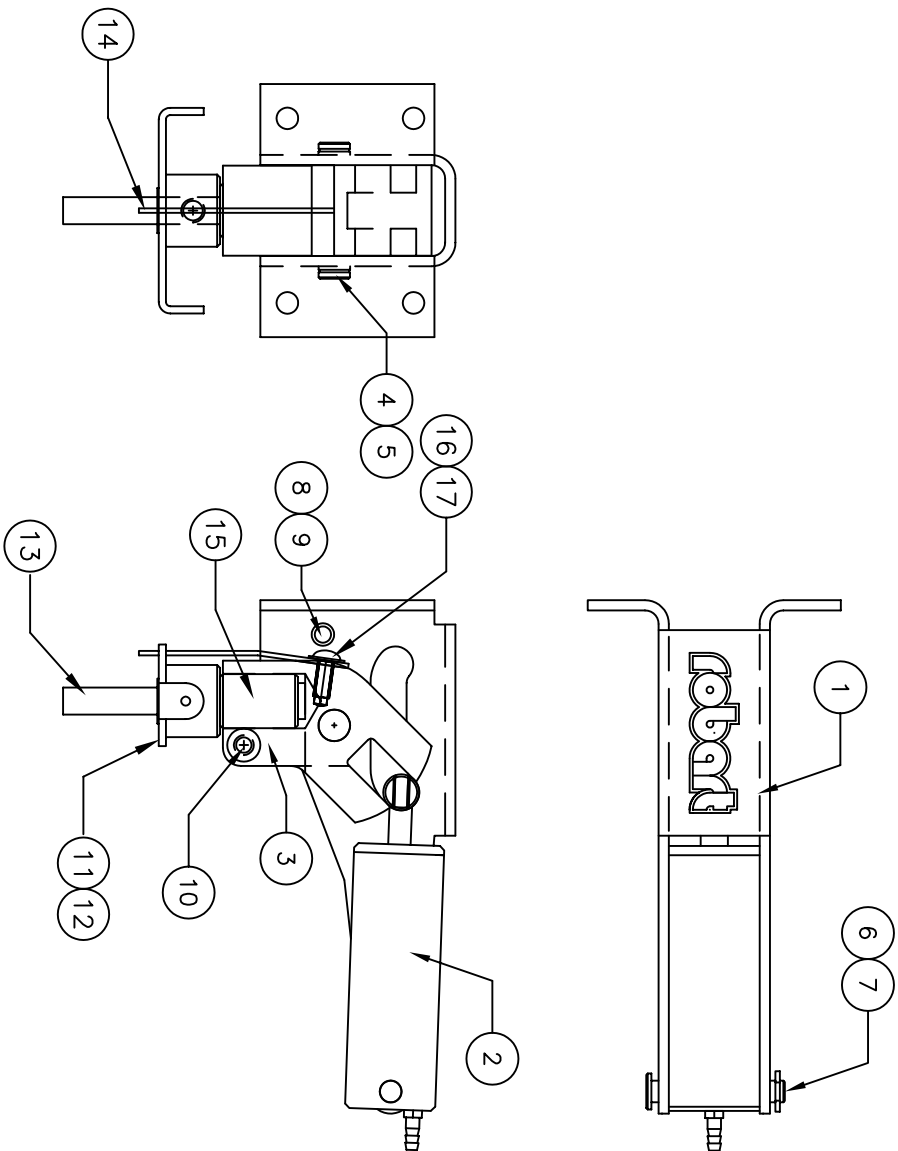

** THIS IS YOUR SPARE PARTS LIST. SAVE FOR FUTURE REFERENCE, ORDER BY PART NUMBER. CURRENT PRICES WILL BE QUOTED.**

SPARE PARTS LIST

QTY	ITEM NOTE	DESCRIPTION	ASS'Y/PART #
1	1	90° FRAME - FIREWALL MOUNT	515-001M
1	2	CYLINDER ASSEMBLY	510-108A
1	3	TRUNION 3/8" BORE	510-002M
1	4	TRUNION PIVOT PIN	530-026M
2	5	TRUNION RETAINING RING	1125F
1	6	CLEVIS PIN	150-012M
1	7	E CLIP	1039F
1	8	FRAME SPACER	530-021M
2	9	FRAME SCREW	1047F
1	10	CLAMP SCREW	1048F
1	11	STEERING ARM ASSEMBLY	530-125A
1	12	#10-32 SET SCREW	1145F
1	13	PIVOT PIN (AXLE)	650-010M
1	14	CENTERING SPRING	550-230M
1	15	STEERING BEARING	510-005M
1	16	CENTERING SPRING SCREW	1022F
1	17	#4 FLAT WASHER	1102F

906-253M

FACTORY REPAIR FEE= \$25.00 PLUS PARTS

CHK'D BY		MFG. INC.
DRAWN BY	J. REHAK	625 N. 12TH ST.
DATE	6/05	ST. CHARLES, IL
MODEL No.	515RS	(630)584-7616
TITLE		515 90° NOSE GEAR
		FIREWALL MOUNT
		ECONDMY SPARE PARTS LIST