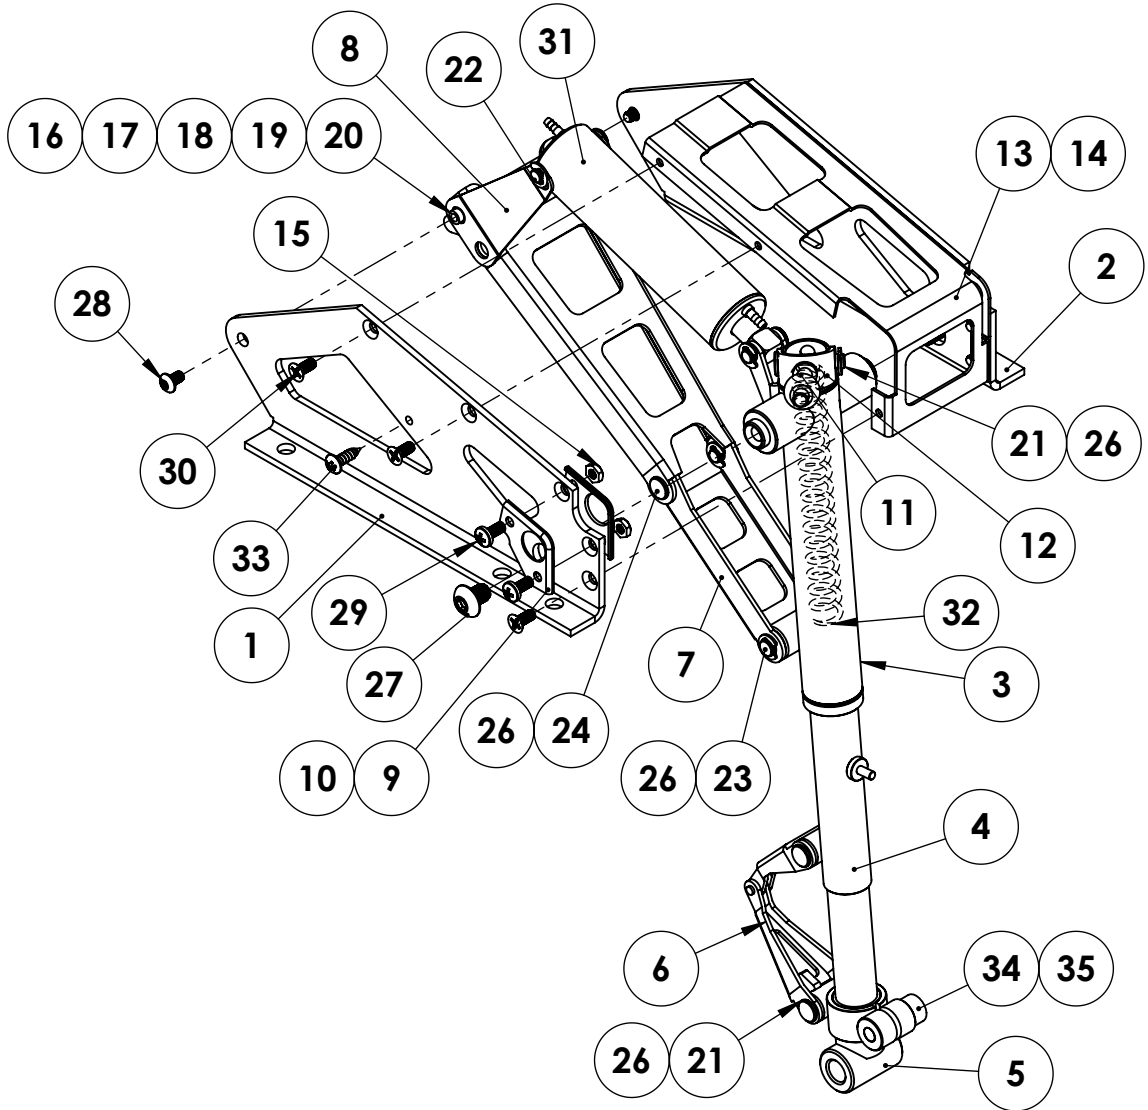

SPARE PARTS LIST

QTY.	ITEM NO.	DESCRIPTION	PART #
1	1	SIDE FRAME - RH	150037M
1	2	SIDE FRAME - LH	150036M
1	3	TRUNION ASSEMBLY	150102A
1	4	ROTATION STRUT	150123A
1	5	OLEO RAM ASSEMBLY	150104A
1	6	TORQUE LINK ASSEMBLY	150107A
1	7	100 DEG LOWER LIFT LINK	150031M
1	8	LIFT YOKE ASSEMBLY	150105A
1	9	CAM FRAME - RH	150047M
1	10	CAM FRAME- LH	150049M
1	11	CAM BALL	150032M
1	12	CAM FOLLOWER	150106A
1	13	SPACER BRACKET-LH	150051M
	14	SPACER BRACKLET-RH	150050M
2	15	#4-40 HEX NUT	1035F
1	16	LIFT YOKE PIVOT PIN	150004M
1	17	LATCH PAWL	150003M
1	18	LATCH SPACER	150005M
1	19	LATCH SPACER	150001M
	20	LATCH SPRING	102008M
3	21	CLEVIS PIN	150002M
1	22	CYLINDER CLEVIS PIN	150012M
1	23	CLEVIS PIN	150010M
2	24	CLEVIS PIN	150033M
1	25	CLEVIS PIN	150018M
8	26	E-CLIP	1039F
2	27	#10-32 X 1/4 BHCS	1021F
2	28	#4-40 x 3/16" BHSMS	1022F
2	29	#4-40 X 1/4" BHMS	1047F
8	30	#4 X 1/4 PFHMS	1026F
1	31	CYLINDER ASSEMBLY	150108A
1	32	COMPRESSION SPRING	150019P
1	33	#4 X 3/8 PPHSMS	1012F
1	34	ADJ. TORQUE LINK MOUNT-RH	150110A
1	35	ADJ. TORQUE LINK MOUNT-LH	150111A

AXLE BAG ASSEMBLY - #145142A

906-020M

PROPRIETARY AND CONFIDENTIAL
 THE INFORMATION CONTAINED IN THIS DRAWING IS THE SOLE
 PROPERTY OF ROBART MANUFACTURING. ANY REPRODUCTION
 IN PART OR AS A WHOLE WITHOUT THE WRITTEN PERMISSION OF
 ROBART MANUFACTURING IS PROHIBITED.

	NAME	DATE
DRAWN	N.MARC	12NOV13
CHECKED		

155 OSWALT AVE.
 BATAVIA, IL. 60510
 PH: 630-584-7616
 FX: 630-584-3712

TITLE:

GAIN SCALE ROTATING RETRACTS

150SP

REV -