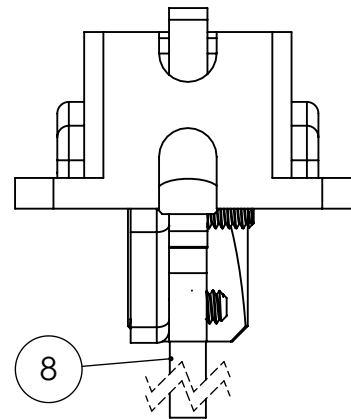

SPARE PARTS LIST			
QTY.	ITEM NO.	DESCRIPTION	PART NUMBER
1	1	BASE	123002M
1	2	MSRTW DRAG LINK	124004M
1	3	MSRTW YOKE	122003M
1	4	MSRTW TRUNION	122005M
1	5	2-56 x 5/16 PFHMS	1058F
2	6	#4-40 SET SCREW	1011F
3	7	2-56 x 1/4 SOC SET SCREW	1004F
1	8	1/2A MAIN GEAR WIRE	123001M

 625 N. 12TH ST.
 ST. CHARLES, IL 60174
 PH: 630-584-7616
 FX: 630-584-3712
www.robart.com

TITLE: MICRO MAIN GEAR
 MECH. RETRACT 3/32"
 WIRE SPARE PARTS LIST

PROPRIETARY AND CONFIDENTIAL			
THE INFORMATION CONTAINED IN THIS DRAWING IS THE SOLE PROPERTY OF ROBART MANUFACTURING. ANY REPRODUCTION IN PART OR AS A WHOLE WITHOUT THE WRITTEN PERMISSION OF ROBART MANUFACTURING IS PROHIBITED.			
	NAME	DATE	
DRAWN	N.MARC	28MAY14	
CHECKED			