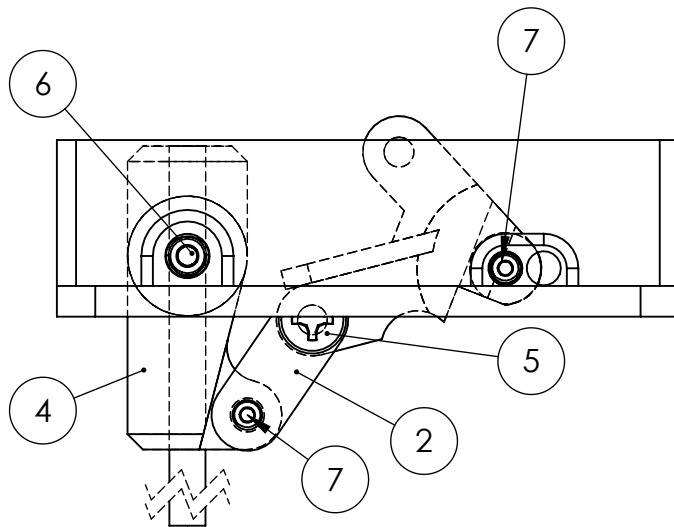

SPARE PARTS LIST			
QTY.	ITEM NO.	DESCRIPTION	PART NUMBER
1	1	BASE	123002M
1	2	MSRTW DRAG LINK	124004M
1	3	MSRTW YOKE	122003M
1	4	MSRTW TRUNION	122005M
1	5	2-56 x 5/16 PFHMS	1058F
2	6	#4-40 SET SCREW	1011F
3	7	2-56 x 1/4 SOC SET SCREW	1004F
1	8	1/2A MAIN GEAR WIRE	123001M

 625 N. 12TH ST.
 ST. CHARLES, IL 60174
 PH: 630-584-7616
 FX: 630-584-3712
www.robart.com

TITLE: MICRO MAIN GEAR
 MECH. RETRACT 3/32"
 WIRE SPARE PARTS LIST

PROPRIETARY AND CONFIDENTIAL			
THE INFORMATION CONTAINED IN THIS DRAWING IS THE SOLE PROPERTY OF ROBART MANUFACTURING. ANY REPRODUCTION IN PART OR AS A WHOLE WITHOUT THE WRITTEN PERMISSION OF ROBART MANUFACTURING IS PROHIBITED.			
	NAME	DATE	
DRAWN	N.MARC	28MAY14	
CHECKED			

123SP

REV -