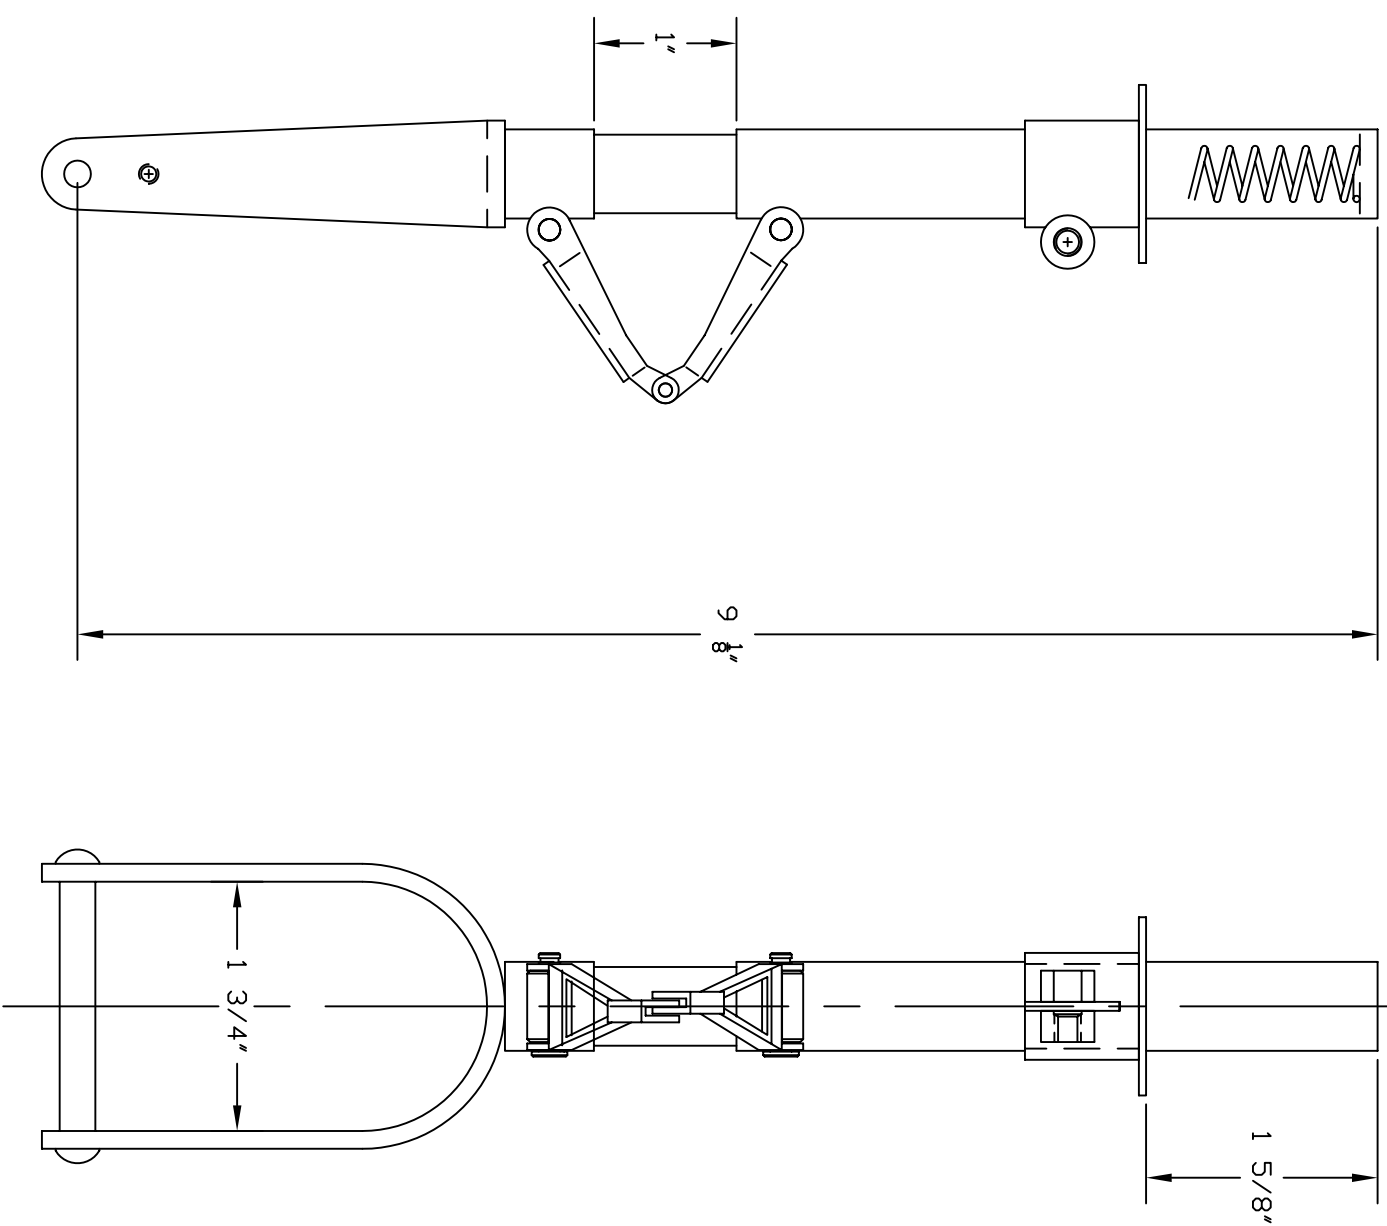

PRINT NOT TO SCALE

THE YOKE IS SIZED FOR A BYRON 5 1/4" WHEEL

MFG. INC.
625 N. 12TH ST.
ST. CHARLES, IL
(630) 584-7616

ZIROLI STUKA

THIS DRAWING ITS CONTENTS AND INFORMATION, ARE CONFIDENTIAL, AND THE PROPERTY OF ROBART MFG. INC. IT MAY NOT BE USED, COPIED, AND / OR TRANSMITTED TO ANY PERSON, FIRM, OR CORPORATION WITHOUT THE PRIOR WRITTEN APPROVAL OF ROBART MFG. INC.