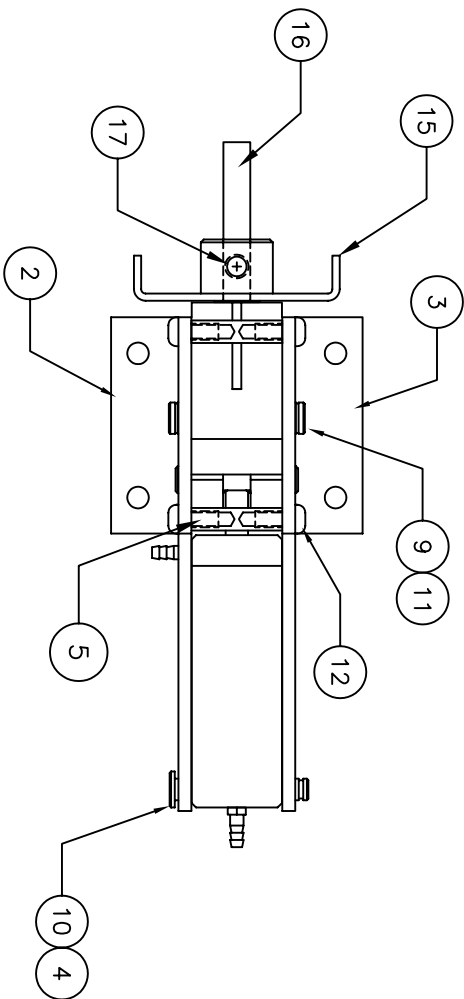

** THIS IS YOUR SPARE PARTS LIST. SAVE FOR FUTURE REFERENCE, ORDER BY PART NUMBER. CURRENT PRICES WILL BE QUOTED.**

SPARE PARTS LIST

QTY	ITEM	DESCRIPTION	ASSY/PART #
1	1	CYLINDER ASSEMBLY	530-120A
1	2	SIDE FRAME LH	550-014M
1	3	SIDE FRAME RH	550-015M
1	4	RETAINING RING	1039F
3	5	FRAME SPACER (BAR)	530-021M
1	6	TRUNION	530-023M
2	7	CAM BLOCK	530-030M
1	8	CAM PIN	530-029M
1	9	PIVOT PIN	530-026M
1	10	CLEVIS PIN	150-012M
2	11	RETAINING RING	1125F
6	12	1/4 PPHMS ZN	1047F
1	13	#6-32 x 3/8 SHCS	1048F
1	14	STEERING BEARING	530-032M
1	15	STEERING ARM ASSEMBLY	530-125A
1	16	ROBOSTRUT AXLE	650-010M
1	17	#8-32 KCPSS	1198F
1	18	CENTERING SPRING	530-033M
1	19	#4-40 x 3/16 BHCS	1022F
1	20	#4 FLAT WASHER	1102F

906-189M

FACTORY REPAIR FEE= \$25.00 PLUS PARTS

CHK'D BY		MFG. INC.
DRAWN BY	J. REHAK	625 N. 12TH ST.
DATE	6/03	ST. CHARLES, IL
MODEL No.	541RS	(630)584-7616
TITLE		SERIES 530 90 DEG.
		NOSE RETRACT ASSEMBLY
		ROBOSTRUT READY