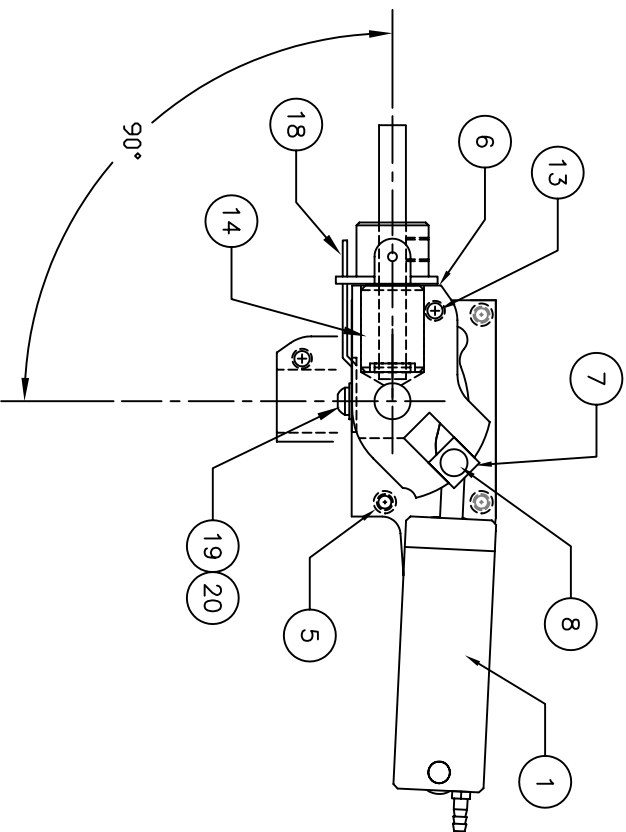

** THIS IS YOUR SPARE PARTS LIST. SAVE FOR FUTURE REFERENCE, ORDER BY PART NUMBER. CURRENT PRICES WILL BE QUOTED.**

SPARE PARTS LIST

QTY	ITEM	DESCRIPTION	ASSY/PART #
1	1	CYLINDER ASSEMBLY	530-120A
1	2	SIDE FRAME LH	550-014M
1	3	SIDE FRAME RH	550-015M
1	4	RETAINING RING	1039F
3	5	FRAME SPACER (BAR)	530-021M
1	6	TRUNION	530-023M
2	7	CAM BLOCK	530-030M
1	8	CAM PIN	530-029M
1	9	PIVOT PIN	530-026M
1	10	CLEVIS PIN	150-012M
2	11	RETAINING RING	1125F
6	12	1/4 PPHMS ZN	1047F
1	13	#6-32 x 3/8 SHCS	1048F
1	14	STEERING BEARING	530-032M
1	15	STEERING ARM ASSEMBLY	530-125A
1	16	ROBOSTRUT AXLE	650-010M
1	17	#8-32 KCPSS	1198F
1	18	CENTERING SPRING	530-033M
1	19	#4-40 x 3/16 BHCS	1022F
1	20	#4 FLAT WASHER	1102F

906-189M

FACTORY REPAIR FEE= \$25.00 PLUS PARTS

CHK'D BY		MFG. INC.
DRAWN BY	J. REHAK	625 N. 12TH ST.
DATE	6/03	ST. CHARLES, IL
MODEL No.	541RS	(630)584-7616
TITLE		SERIES 530 90 DEG.
		NOSE RETRACT ASSEMBLY
		ROBOSTRUT READY