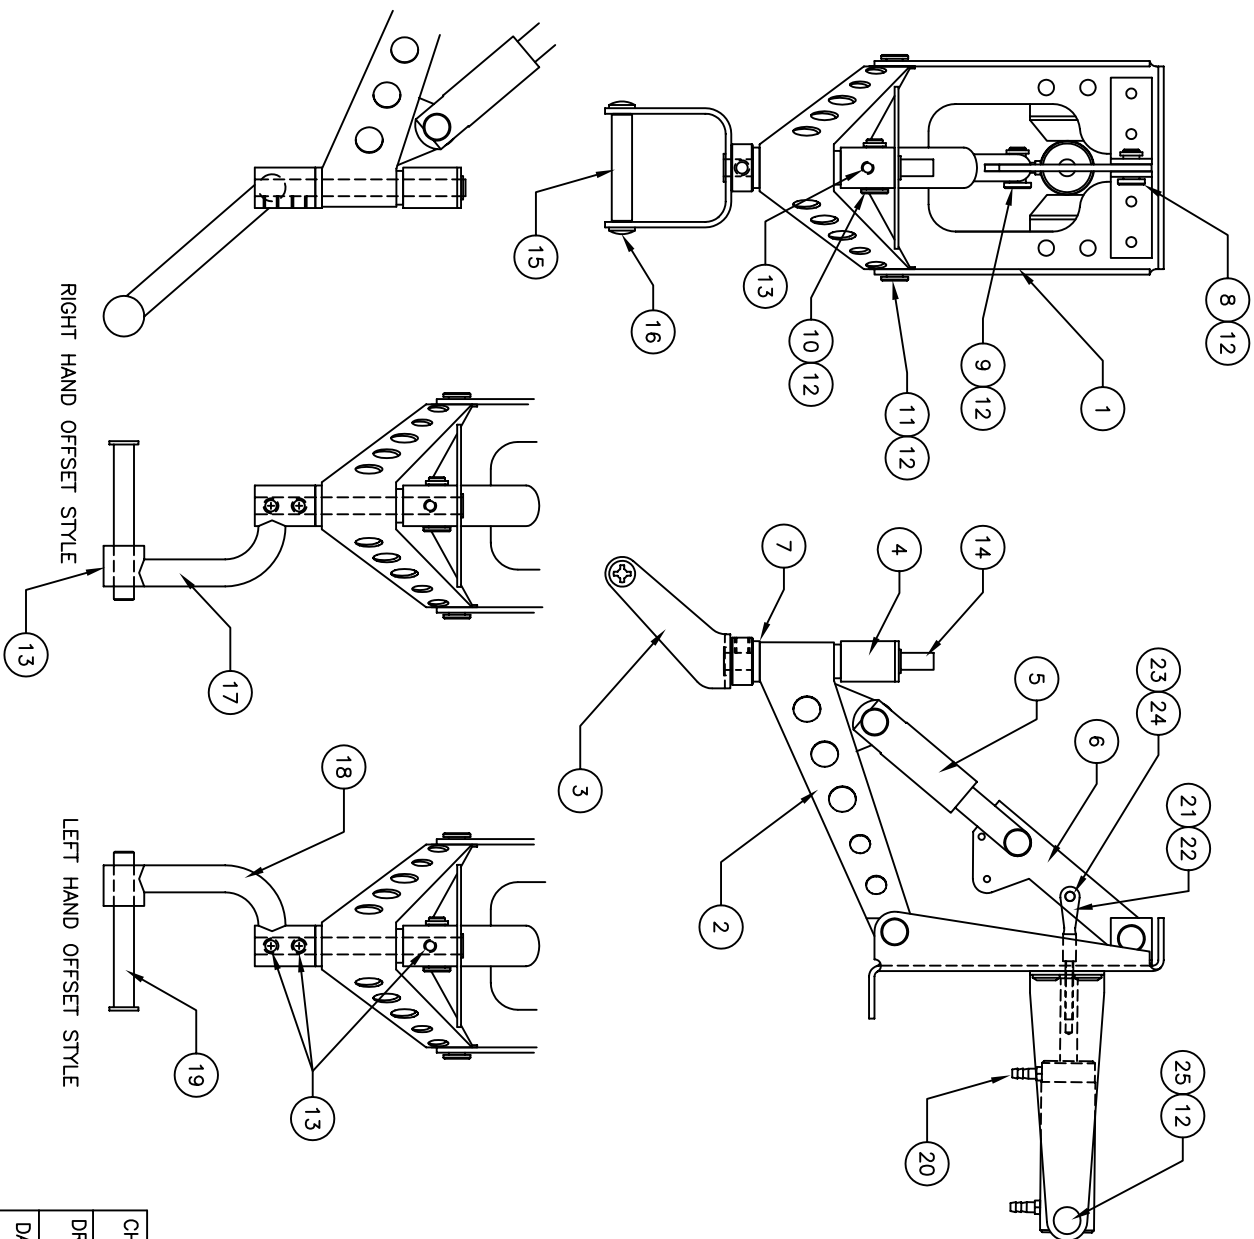

** THIS IS YOUR SPARE PARTS LIST. SAVE FOR FUTURE REFERENCE, ORDER BY PART NUMBER. CURRENT PRICES WILL BE QUOTED.**

SPARE PARTS LIST

QTY	ITEM	DESCRIPTION	ASSY/PART #
1	1	MOUNTING FRAME ASSEMBLY	160-601A
1	2	YOKE FRAME ASSEMBLY	160-105A
1	3	WHEEL YOKE ASSEMBLY	160-107A
1	4	STEERING ARM ASSEMBLY	160-104A
1	5	PLUNGER ASSEMBLY	160-103A
1	6	LINK ASSEMBLY	160-602A
1	7	SHAFT BEARING	160-008M
1	8	CLEVIS PIN	160-013M
1	9	CLEVIS PIN	160-014M
1	10	CLEVIS PIN	150-018M
2	11	CLEVIS PIN	150-033M
6	12	RETAINING RING	1039F
2/3	13	SET SCREW #6-32	1060F
1	14	PIVOT POST	160-010M
1	15	AXLE	160-020M
2	16	PPH #4-40 SCREW	1047F
1	17	WHEEL OFFSET ASSEMBLY (RH)	160-401A
1	18	WHEEL OFFSET ASSEMBLY (LH)	160-501A
1	19	AXLE	650-010M
1	20	CYLINDER ASSEMBLY	160-108A
1	21	THREADED ROD	160-610M
1	22	CLEVIS ROD END #2-56	330-004A
1	23	#2-56 x 5/16 SLOTTED SCREW	1005F
1	24	ALUMINUM STOP NUT	1053F
1	25	CLEVIS PIN	150-002M
	26		

.906-045M

FACTORY REPAIR FEE= \$25.00 PLUS PARTS

CHK'D BY			MFG. INC. 625 N. 12TH ST. ST. CHARLES, IL (630)584-7616
DRAWN BY	J. REHAK		
DATE	8-8-02	TITLE	
MODEL No.	160WC	160 W/ CYLINDER RETRACTABLE TAIL WHEEL	