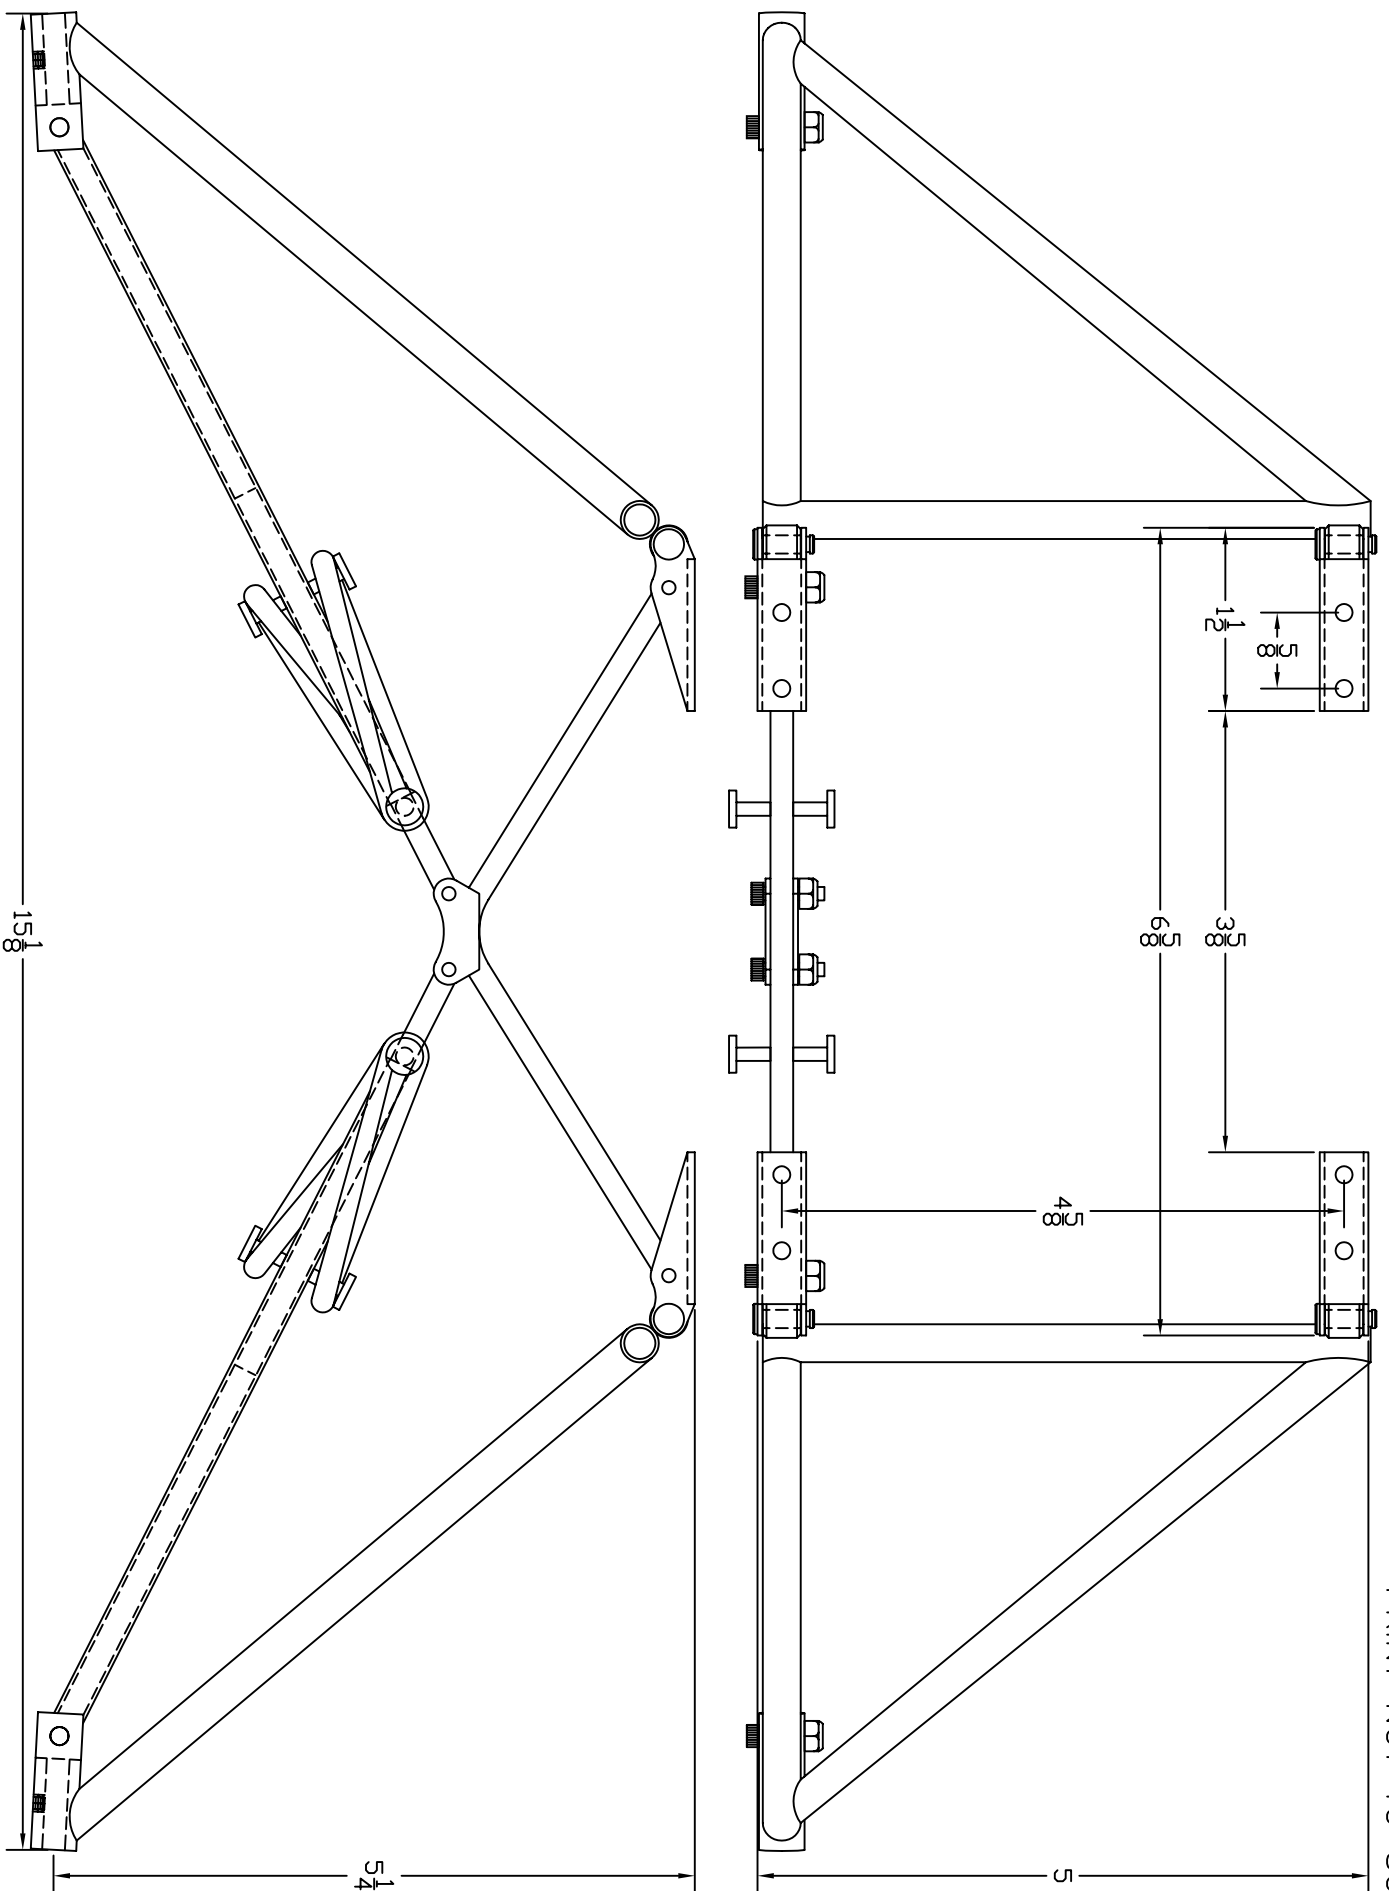

PRINT NOT TO SCALE

MFG. INC.  
625 N. 12TH ST.  
ST. CHARLES, IL  
(630) 584-7616  
www.robart.com

#690  
HANGAR 9 PIPER CUB

THIS DRAWING ITS CONTENTS AND INFORMATION, ARE CONFIDENTIAL, AND THE PROPERTY OF ROBART MFG. INC. IT MAY NOT BE USED, COPIED, AND / OR TRANSMITTED TO ANY PERSON, FIRM, OR CORPORATION WITHOUT THE PRIOR WRITTEN APPROVAL OF ROBART MFG. INC.