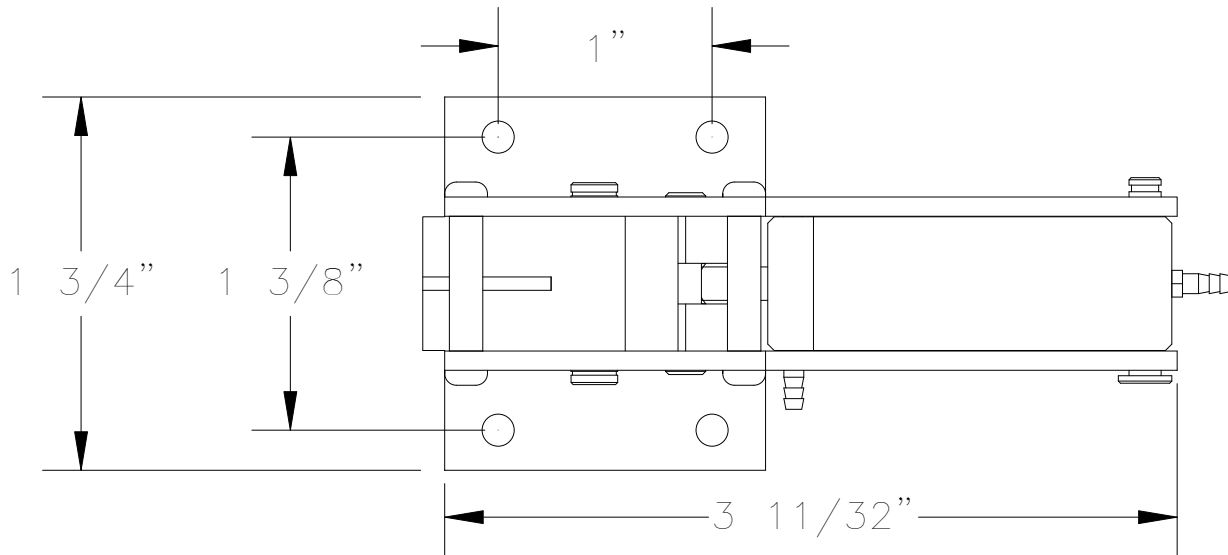

PRINT NOT TO SCALE

MFG. INC.  
155 OSWALT AVE.  
BATAVIA, IL. 60510  
630-584-7616

535RS  
MAIN GEAR  
105° RETRACT