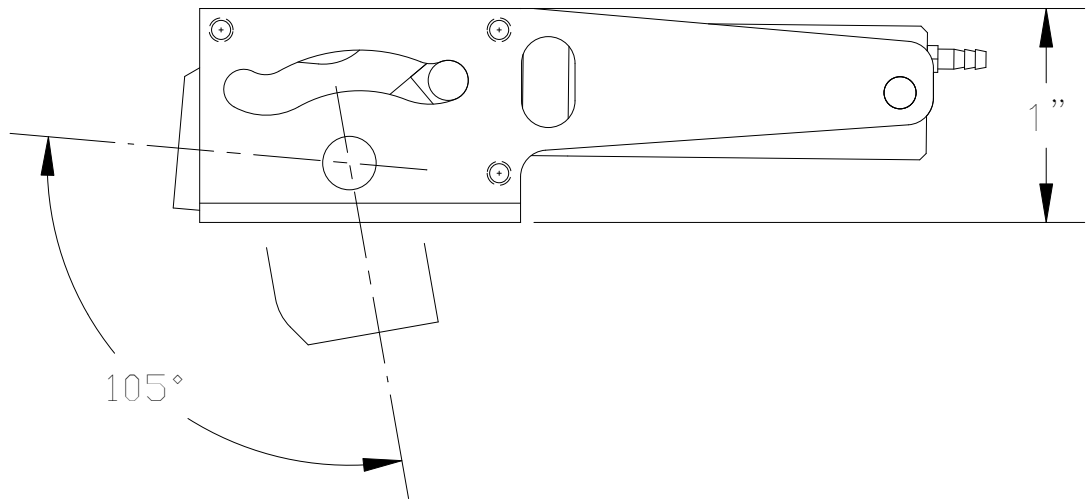

PRINT NOT TO SCALE

MFG. INC.  
155 OSWALT AVE.  
BATAVIA, IL. 60510  
630-584-7616

535RS  
MAIN GEAR  
105° RETRACT