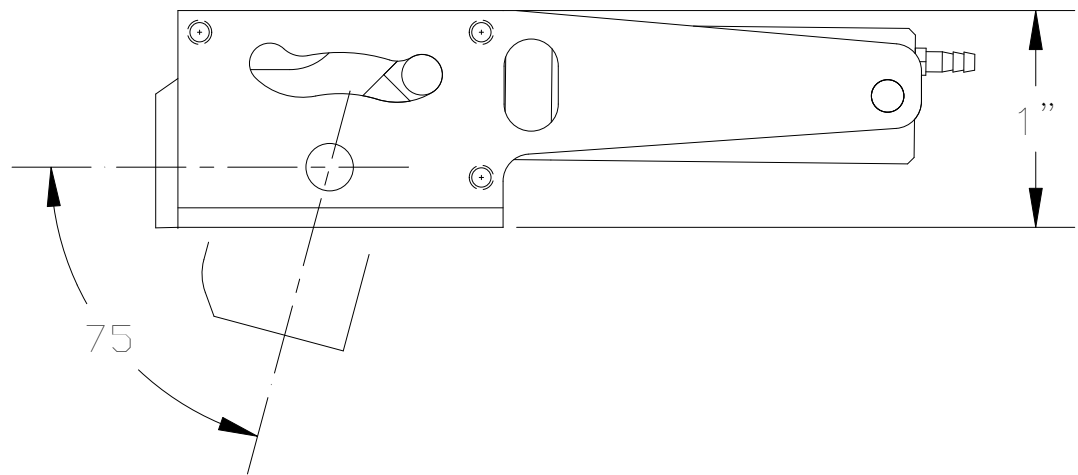

PRINT NOT TO SCALE

MFG. INC.
155 OSWALT AVE.
BATAVIA, IL. 60510
630-584-7616

532RS
MAIN GEAR
75° RETRACT