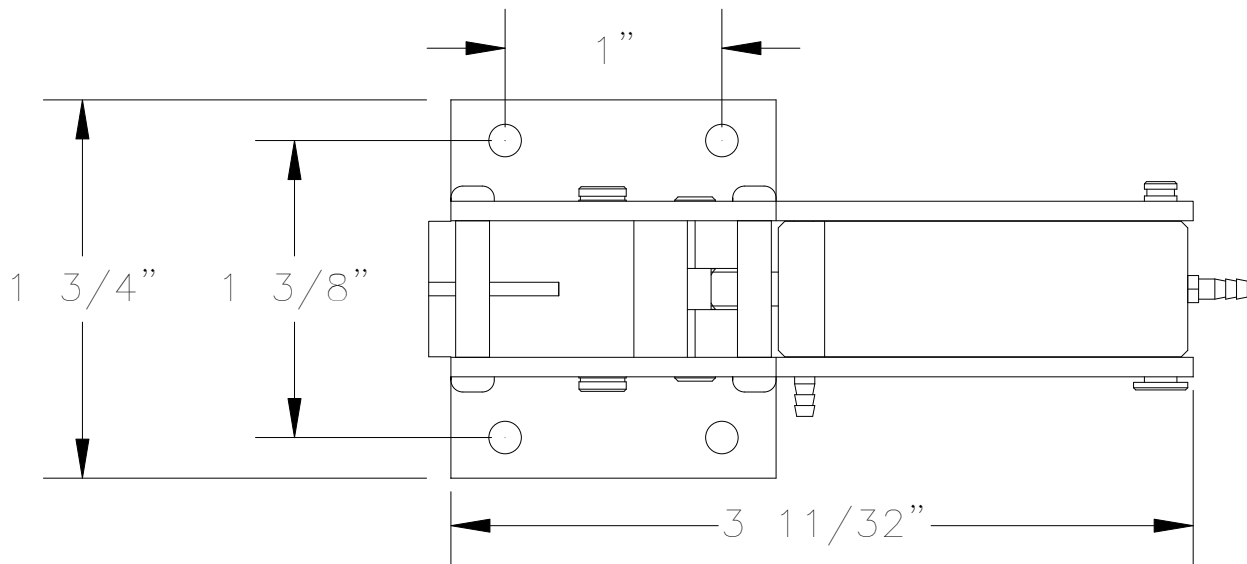

PRINT NOT TO SCALE

MFG. INC.
155 OSWALT AVE.
BATAVIA, IL. 60510
630-584-7616

532RS
MAIN GEAR
75° RETRACT