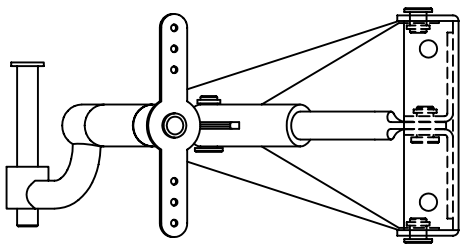

** THIS IS YOUR SPARE PARTS LIST. SAVE FOR FUTURE REFERENCE, ORDER BY PART NUMBER. CURRENT PRICES WILL BE QUOTED.**

SPARE PARTS LIST

QTY	ITEM	DESCRIPTION	ASS'Y/PART #
1	1	MOUNTING FRAME ASSEMBLY	160-201A
1	2	YOKE FRAME ASSEMBLY	160-202A
1	3	WHEEL OFFSET ASSEMBLY	160-204A
1	4	STEERING ARM ASSEMBLY	160-104A
1	5	PLUNGER ASSEMBLY	160-203A
1	6	AXLE	650-010M
1	7	CLEVIS PIN	160-013M
1	8	CLEVIS PIN	150-018M
2	9	CLEVIS PIN	150-033M
4	10	RETAINING RING	1039F
2	11	SET SCREW #6-32 x 1/8	1060F
	12		

906-114M

FACTORY REPAIR FEE= \$25.00 PLUS PARTS

CHK'D BY		 MFG. INC. 625 N. 12TH ST. ST. CHARLES, IL (630)584-7616
DRAWN BY	J. REHAK	
DATE	8-8-02	
MODEL No.	160-AT6	
TITLE	FIXED TAIL WHEEL T-6 TEXAN	