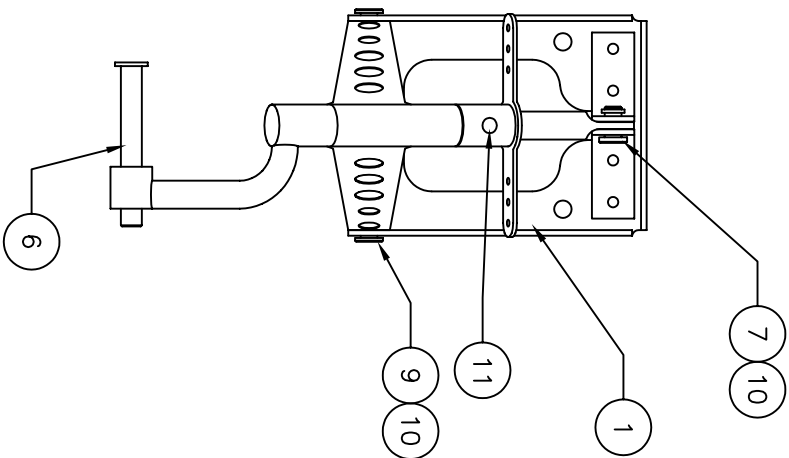

** THIS IS YOUR SPARE PARTS LIST. SAVE FOR FUTURE REFERENCE, ORDER BY PART NUMBER. CURRENT PRICES WILL BE QUOTED.**

SPARE PARTS LIST

QTY	ITEM	DESCRIPTION	ASS'Y/PART #
1	1	MOUNTING FRAME ASSEMBLY	160-201A
1	2	YOKE FRAME ASSEMBLY	160-202A
1	3	WHEEL OFFSET ASSEMBLY	160-204A
1	4	STEERING ARM ASSEMBLY	160-104A
1	5	PLUNGER ASSEMBLY	160-203A
1	6	AXLE	650-010M
1	7	CLEVIS PIN	160-013M
1	8	CLEVIS PIN	150-018M
2	9	CLEVIS PIN	150-033M
4	10	RETAINING RING	1039F
2	11	SET SCREW #6-32 x 1/8	1060F
	12		

906-114M

FACTORY REPAIR FEE= \$25.00 PLUS PARTS

CHK'D BY		 MFG. INC. 625 N. 12TH ST. ST. CHARLES, IL (630)584-7616
DRAWN BY	J. REHAK	
DATE	8-8-02	
MODEL No.	160-AT6	
TITLE	FIXED TAIL WHEEL T-6 TEXAN	