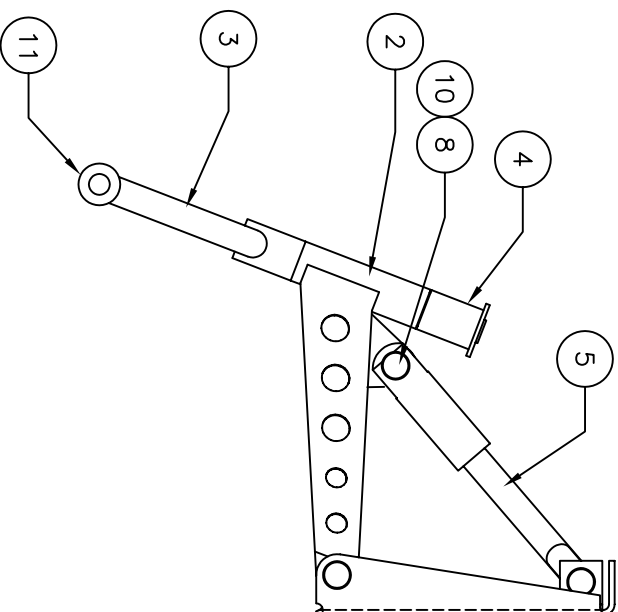

** THIS IS YOUR SPARE PARTS LIST. SAVE FOR FUTURE REFERENCE, ORDER BY PART NUMBER. CURRENT PRICES WILL BE QUOTED.**

SPARE PARTS LIST

QTY	ITEM	DESCRIPTION	ASS'Y/PART #
1	1	MOUNTING FRAME ASSEMBLY	160-201A
1	2	YOKE FRAME ASSEMBLY	160-202A
1	3	WHEEL OFFSET ASSEMBLY	160-204A
1	4	STEERING ARM ASSEMBLY	160-104A
1	5	PLUNGER ASSEMBLY	160-203A
1	6	AXLE	650-010M
1	7	CLEVIS PIN	160-013M
1	8	CLEVIS PIN	150-018M
2	9	CLEVIS PIN	150-033M
4	10	RETAINING RING	1039F
2	11	SET SCREW #6-32 x 1/8	1060F
	12		

906-114M

FACTORY REPAIR FEE= \$25.00 PLUS PARTS

CHK'D BY		 MFG. INC. 625 N. 12TH ST. ST. CHARLES, IL (630)584-7616
DRAWN BY	J. REHAK	
DATE	8-8-02	
MODEL No.	160-AT6	
TITLE	FIXED TAIL WHEEL T-6 TEXAN	