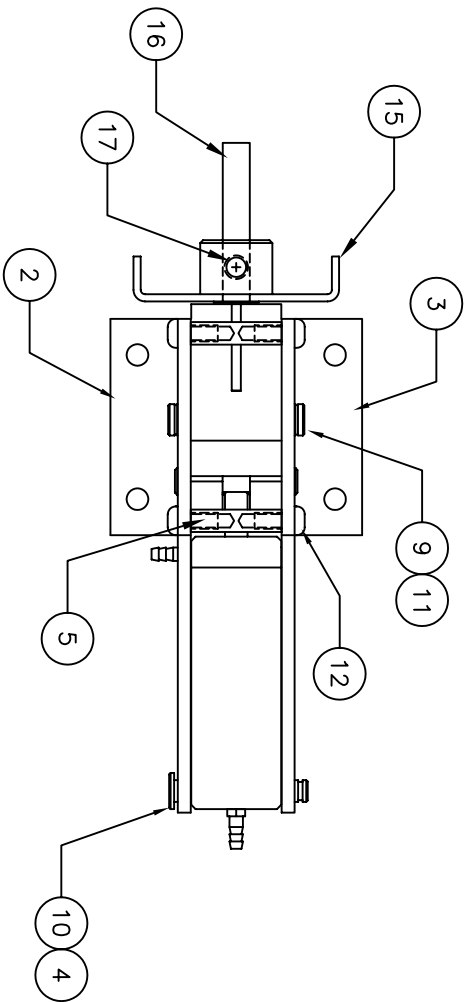

** THIS IS YOUR SPARE PARTS LIST. SAVE FOR FUTURE REFERENCE, ORDER BY PART NUMBER. CURRENT PRICES WILL BE QUOTED.**

SPARE PARTS LIST

QTY	ITEM	DESCRIPTION	ASS'Y/PART #
1	1	CYLINDER ASSEMBLY	530-120A
1	2	SIDE FRAME LH	530-014M
1	3	SIDE FRAME RH	530-015M
2	4	RETAINING RING	1039F
3	5	FRAME SPACER (BAR)	530-021M
1	6	TRUNION	530-023M
2	7	CAM BLOCK	530-030M
1	8	CAM PIN	530-029M
1	9	PIVOT PIN	530-026M
1	10	CLEVIS PIN	150-012M
2	11	RETAINING RING	1125F
6	12	#4-40 x 1/4 PPHMS	1047F
1	13	#6-32 x 3/8 SHCS	1048F
1	14	STEERING BEARING	530-032M
1	15	STEERING ARM ASSEMBLY	530-125A
1	16	ROBOSTRUT AXLE	650-010M
1	17	#8-32 KCPSS	1198F
1	18	CENTERING SPRING	530-033M
1	19	#4-40 x 3/16 BHCS	1022F
1	20	#4 FLAT WASHER	1102F
	21		

906-192M

FACTORY REPAIR FEE= \$25.00 PLUS PARTS

CHK'D BY		MFG. INC.
DRAWN BY	J. REHAK	625 N. 12TH ST.
DATE	6/03	ST. CHARLES, IL
MODEL No.	544RS	(630)584-7616
TITLE		www.robart.com
SERIES 530 110 DEG.		
NOSE RETRACT ASSEMBLY		
ROBOSTRUT READY		