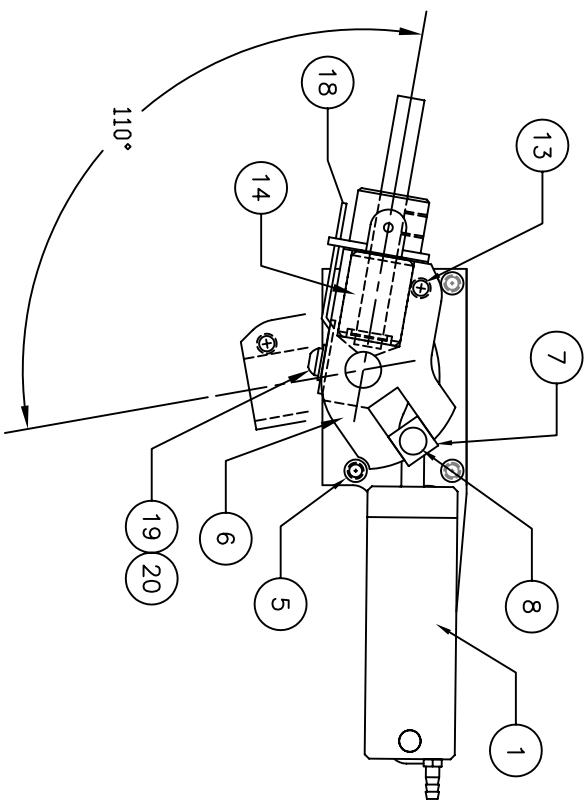

** THIS IS YOUR SPARE PARTS LIST. SAVE FOR FUTURE REFERENCE, ORDER BY PART NUMBER. CURRENT PRICES WILL BE QUOTED.**

SPARE PARTS LIST

QTY	ITEM	DESCRIPTION	ASS'Y/PART #
1	1	CYLINDER ASSEMBLY	530-120A
1	2	SIDE FRAME LH	530-014M
1	3	SIDE FRAME RH	530-015M
2	4	RETAINING RING	1039F
3	5	FRAME SPACER (BAR)	530-021M
1	6	TRUNION	530-023M
2	7	CAM BLOCK	530-030M
1	8	CAM PIN	530-029M
1	9	PIVOT PIN	530-026M
1	10	CLEVIS PIN	150-012M
2	11	RETAINING RING	1125F
6	12	#4-40 x 1/4 PPHMS	1047F
1	13	#6-32 x 3/8 SHCS	1048F
1	14	STEERING BEARING	530-032M
1	15	STEERING ARM ASSEMBLY	530-125A
1	16	ROBOSTRUT AXLE	650-010M
1	17	#8-32 KCPSS	1198F
1	18	CENTERING SPRING	530-033M
1	19	#4-40 x 3/16 BHCS	1022F
1	20	#4 FLAT WASHER	1102F
	21		

906-192M

FACTORY REPAIR FEE= \$25.00 PLUS PARTS

CHK'D BY		MFG. INC.
DRAWN BY	J. REHAK	625 N. 12TH ST.
DATE	6/03	ST. CHARLES, IL
MODEL No.	544RS	(630)584-7616
TITLE		www.robart.com
SERIES 530 110 DEG.		
NOSE RETRACT ASSEMBLY		
ROBOSTRUT READY		