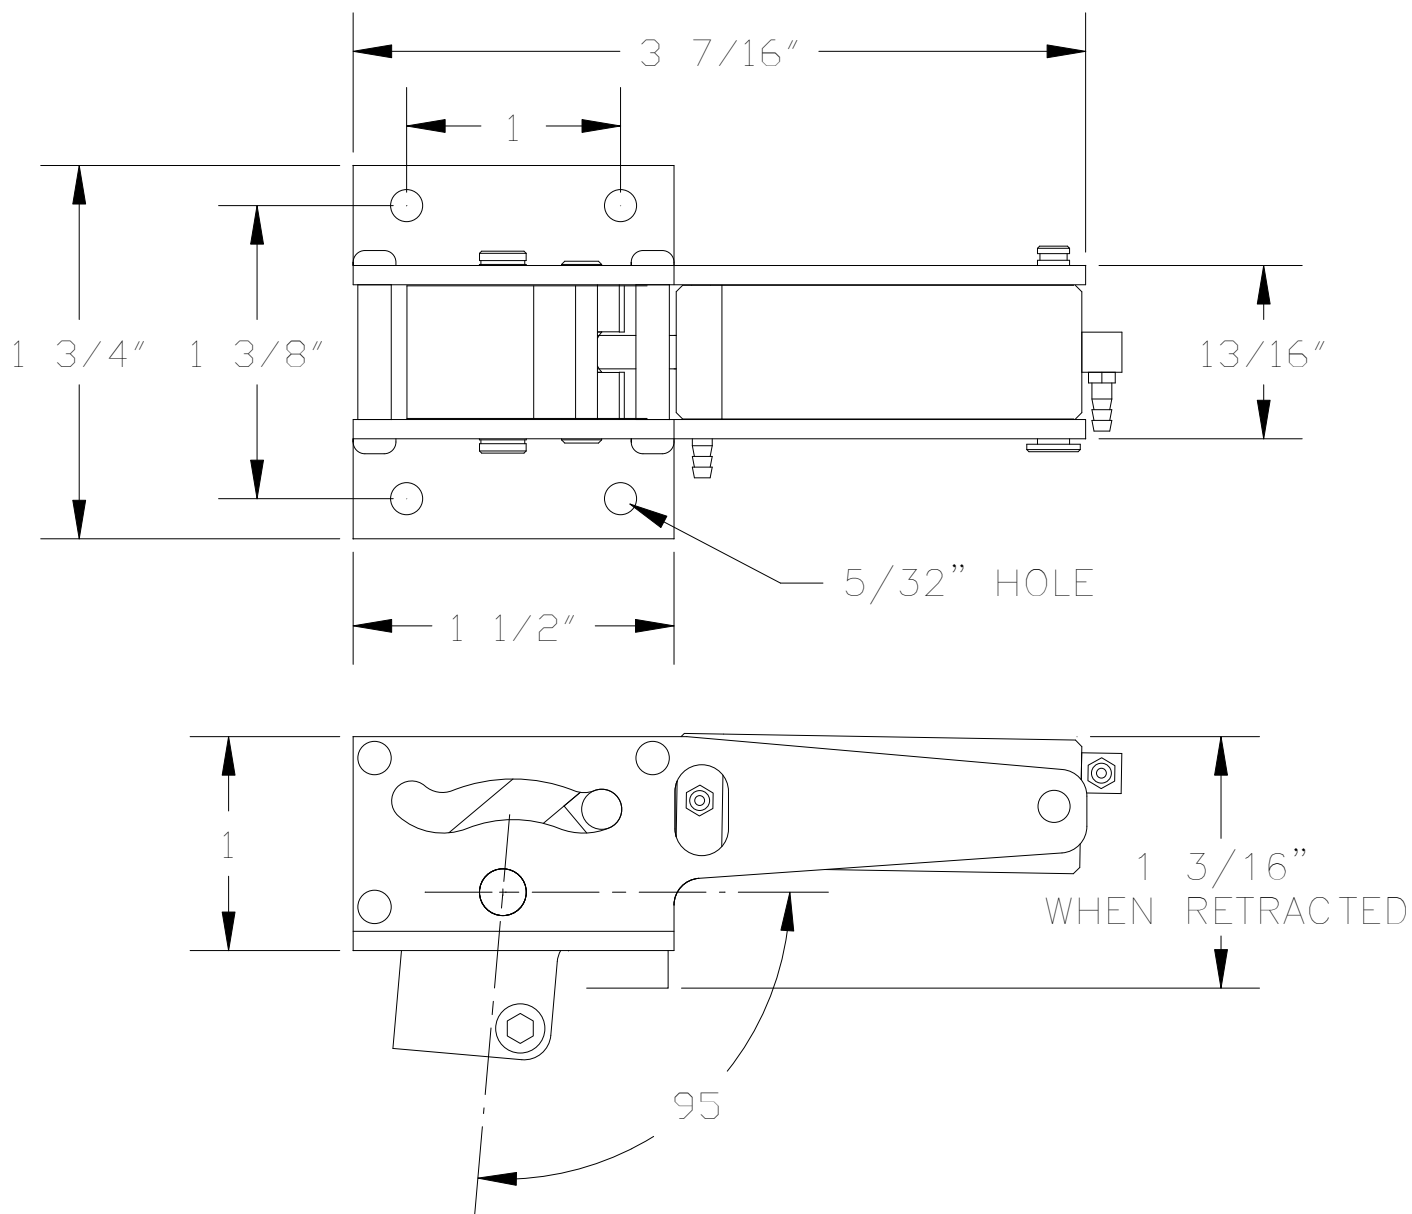

PRINT NOT TO SCALE

ROBART. MFG. INC.
155 OSWALT AVE.
BATAVIA, IL. 60515
(630) 584-7616

556RS
NOSE GEAR
95° RETRACT