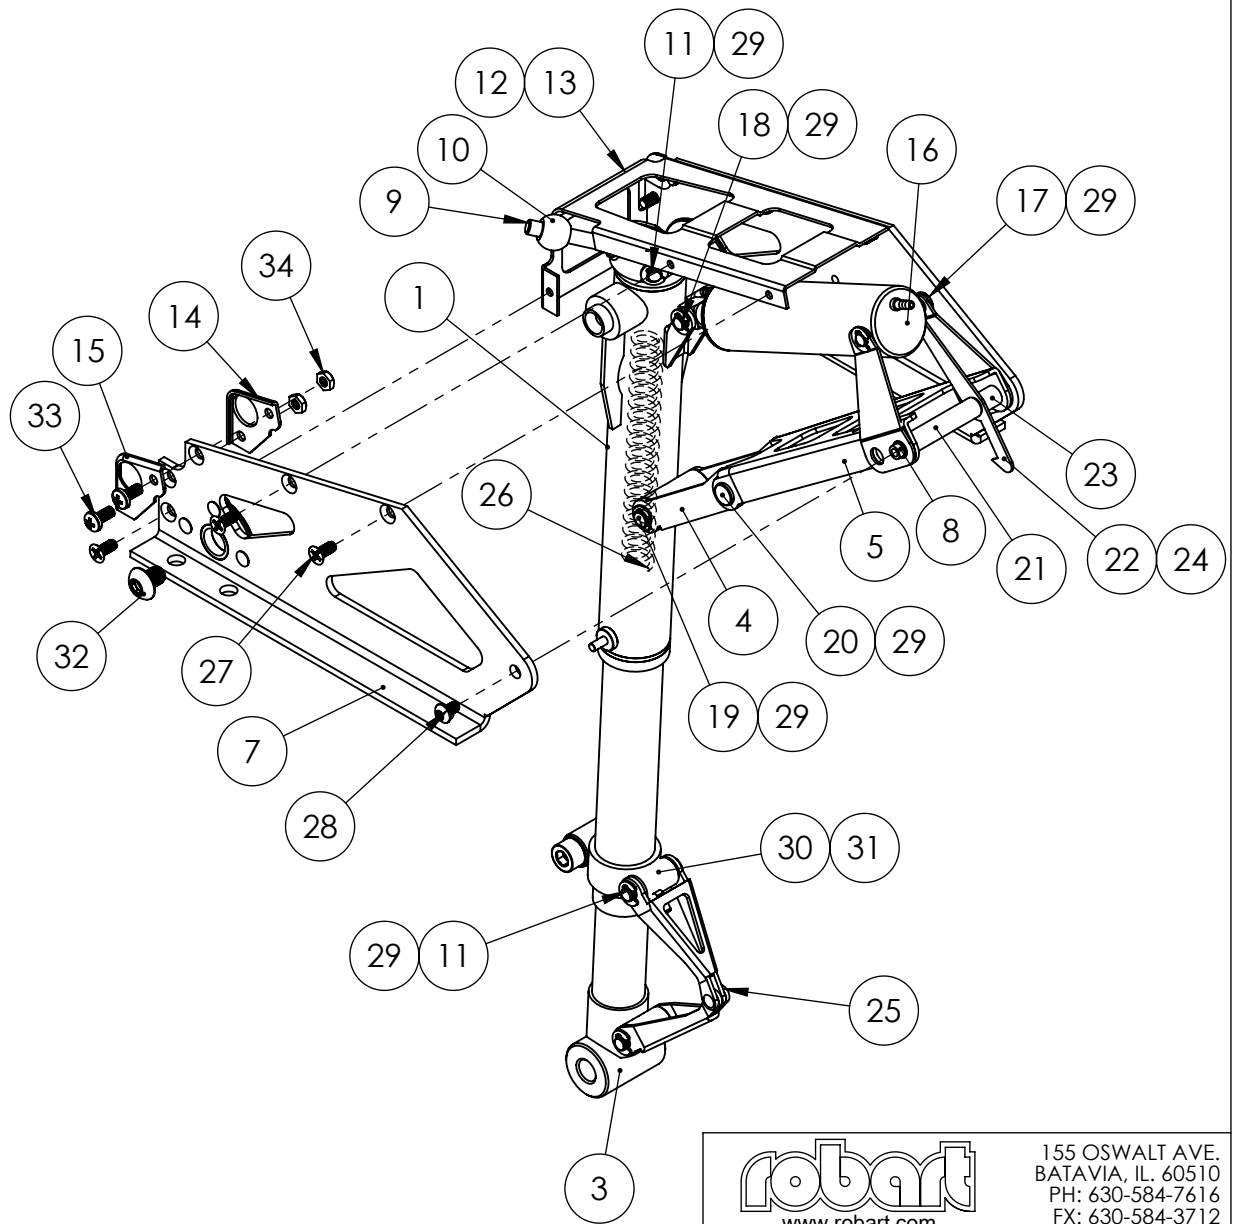

SPARE PARTS LIST

QTY.	ITEM NO.	DESCRIPTION	PART #
1	1	TRUNION ASSEMBLY	150504A
1	2	150HD10 ROTATION STRUT	150572A
1	3	OLEO RAM WELDMENT	151106A
1	4	LOWER LIFT LINK - 90 DEG	150028M
1	5	LIFT YOKE ASSEMBLY	150105A
1	6	SIDE FRAME ASSEMBLY (RH)	150507A
1	7	SIDE FRAME ASSEMBLY (LH)	150508A
1	8	LIFT YOKE PIVOT PIN	150004M
1	9	CAM FOLLOWER	150106A
1	10	CAM BALL	150032M
3	11	CLEVIS PIN	150002M
1	12	SPACER BRACKET-RH	150050M
1	13	SPACER BRACKET-LH	150051M
1	14	CAM FRAME - RH	150047M
1	15	CAM FRAME-LH	150049M
1	16	CYLINDER ASSEMBLY	150108A
1	17	CYLINDER CLEVIS PIN	150012M
1	18	CLEVIS PIN	150018M
1	19	CLEVIS PIN	150010M
2	20	CLEVIS PIN	150033M
1	21	LATCH SPACER	150001M
1	22	LATCH PAWL	150003M
1	23	LATCH SPACER	150005M
1	24	LATCH SPRING	102008M
1	25	TORQUE LINK ASSEMBLY	150107A
1	26	COMPRESSION SPRING	151019P
8	27	#4 X 1/4 PFHMS	1026F
2	28	#4-40 x 3/16" BHSMS	1022F
8	29	E-CLIP	1039F
1	30	ADJ. TORQUE LINK MOUNT-RH	150112A
1	31	ADJ. TORQUE LINK MOUNT-LH	150113A
2	32	#10-32 X 1/4 BHCS	1021F
2	33	#4-40 X 1/4" BHMS	1047F
2	34	#4-40 HEX NUT	1035F

AXLE BAG ASSEMBLY - #145142A

PROPRIETARY AND CONFIDENTIAL
 THE INFORMATION CONTAINED IN THIS DRAWING IS THE SOLE PROPERTY OF ROBART MANUFACTURING. ANY REPRODUCTION IN PART OR AS A WHOLE WITHOUT THE WRITTEN PERMISSION OF ROBART MANUFACTURING IS PROHIBITED.

	NAME	DATE
DRAWN	N.MARC	5/29/15
CHECKED		

155 OSWALT AVE.
 BATAVIA, IL. 60510
 PH: 630-584-7616
 FX: 630-584-3712

TITLE:
**150HD 10
 SPARE PARTS LIST**

150HD10SPM REV -