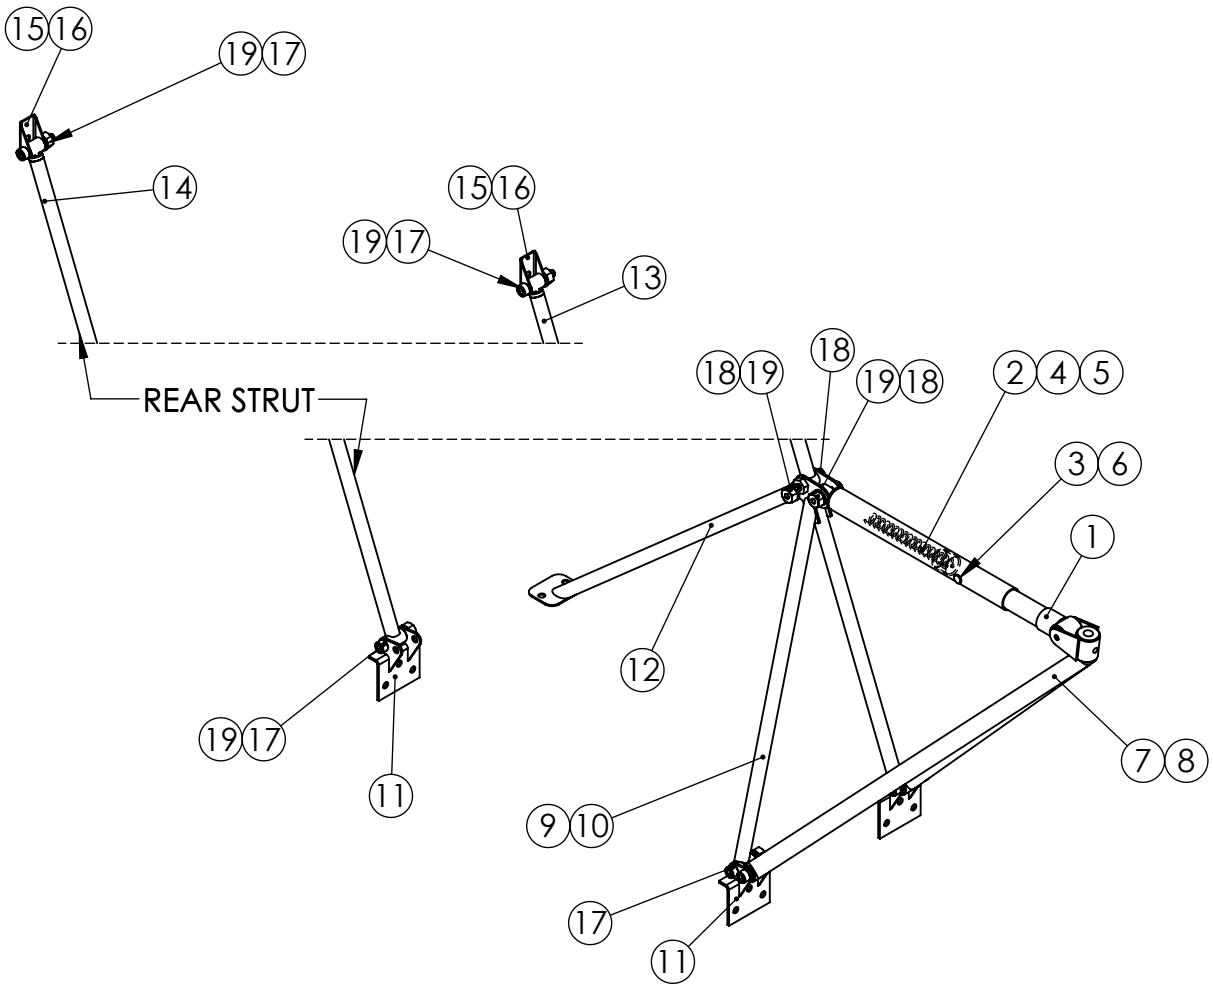

SPARE PARTS LIST			
QTY.	ITEM NO.	DESCRIPTION	PART NUMBER
1	1	OLEO RAM ASSEMBLY	SSL114A
1	2	OLEO STRUT TUBE ASSEMBLY	SSL102A
1	3	CLEVIS PIN	150002M
1	4	SPRING SPACER	P38032M
1	5	COMPRESSION SPRING	151019P
1	6	E-CLIP	1039F
1	7	LOWER V-BRACE RH	SSL104A
1	8	LOWER V-BRACE LH	SSL105A
1	9	UPPER V-BRACE RH	SSL106A
1	10	UPPER V-BRACE LH	SSL107A
3	11	BRACKET FUSE ASSEMBLY	SSL109A
1	12	FUSE STRUT ASSEMBLY	SSL110A
1	13	FRONT WING STRUT ASSEMBLY	SSL111A
1	14	REAR WING STRUT ASSEMBLY	SSL112A
2	15	WING STRUT END ASSEMBLY	SSL113A
2	16	WING STRUT BRACKET	SSL025M
7	17	10-32 x 1" SHCS	1112F
3	18	10-32 x 3/4" SHCS	1113F
9	19	10-32 NYLON LOCK NUT	1114F
1	20	AXLE BAG ASSEMBLY	145142A

robar
www.robart.com

155 OSWALT AVE.
BATAVIA, IL 60510
PH: 630-584-7616
FX: 630-584-3712

TITLE:
**ZIROLI SPIRIT OF
ST. LOUIS GEAR**

PROPRIETARY AND CONFIDENTIAL
THE INFORMATION CONTAINED IN THIS DRAWING IS THE SOLE PROPERTY OF ROBERT MANUFACTURING. ANY REPRODUCTION IN PART OR AS A WHOLE WITHOUT THE WRITTEN PERMISSION OF ROBERT MANUFACTURING IS PROHIBITED.

	NAME	DATE
DRAWN	N.MARC	9MAY14
CHECKED		

ZSSLSP REV -