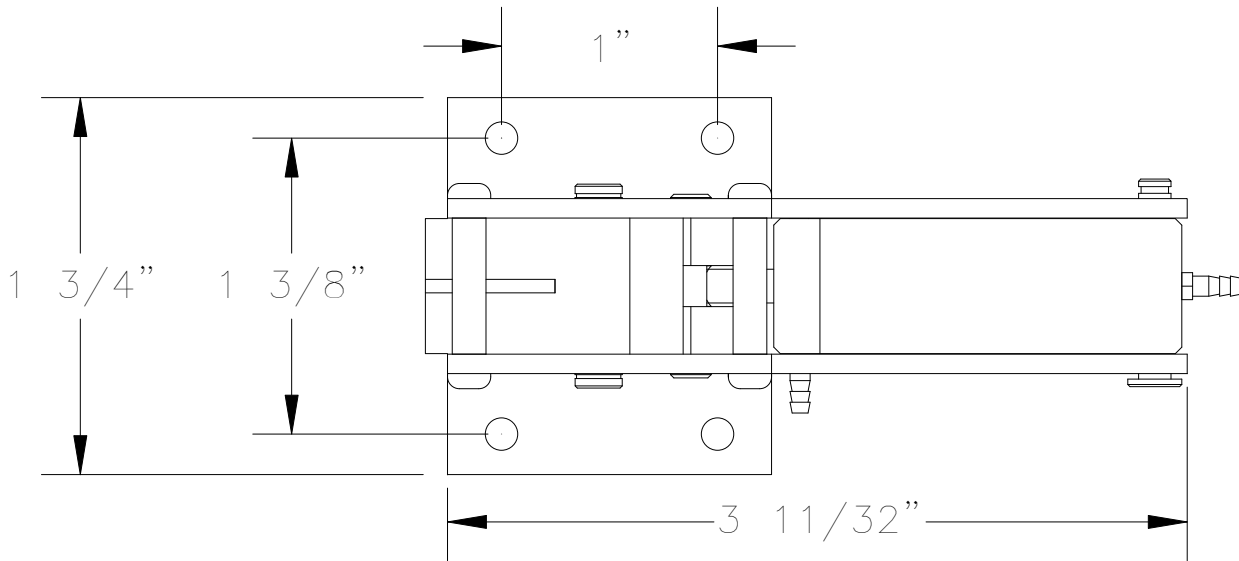

PRINT NOT TO SCALE

MFG. INC.  
155 OSWALT AVE.  
BATAVIA, IL. 60510  
630-584-7616

534RS  
MAIN GEAR  
100° RETRACT