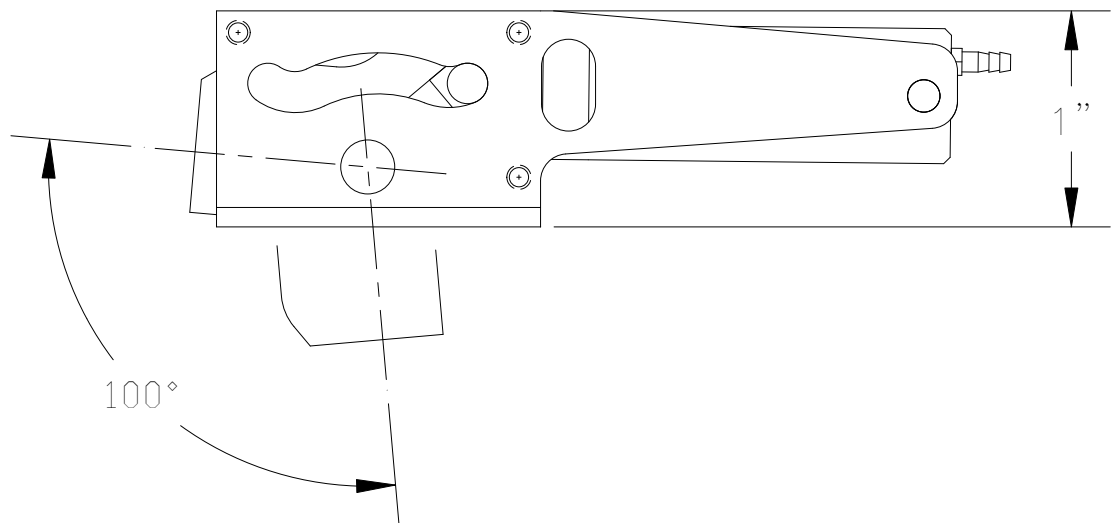

PRINT NOT TO SCALE

MFG. INC.  
155 OSWALT AVE.  
BATAVIA, IL. 60510  
630-584-7616

534RS  
MAIN GEAR  
100° RETRACT