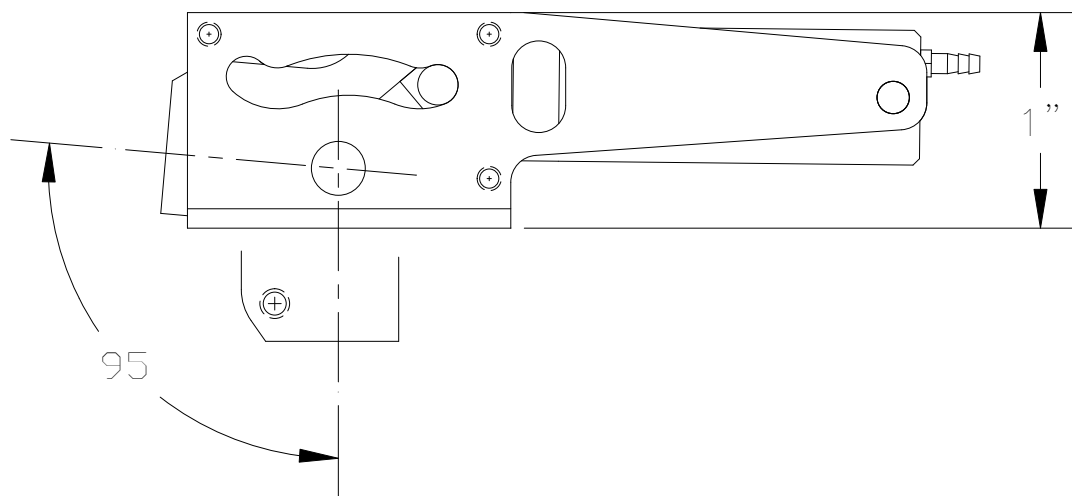

PRINT NOT TO SCALE

ROBART
MFG. INC.
155 OSWALT AVE.
BATAVIA, IL. 60510
630-584-7616

533RS
MAIN GEAR
95° RETRACT