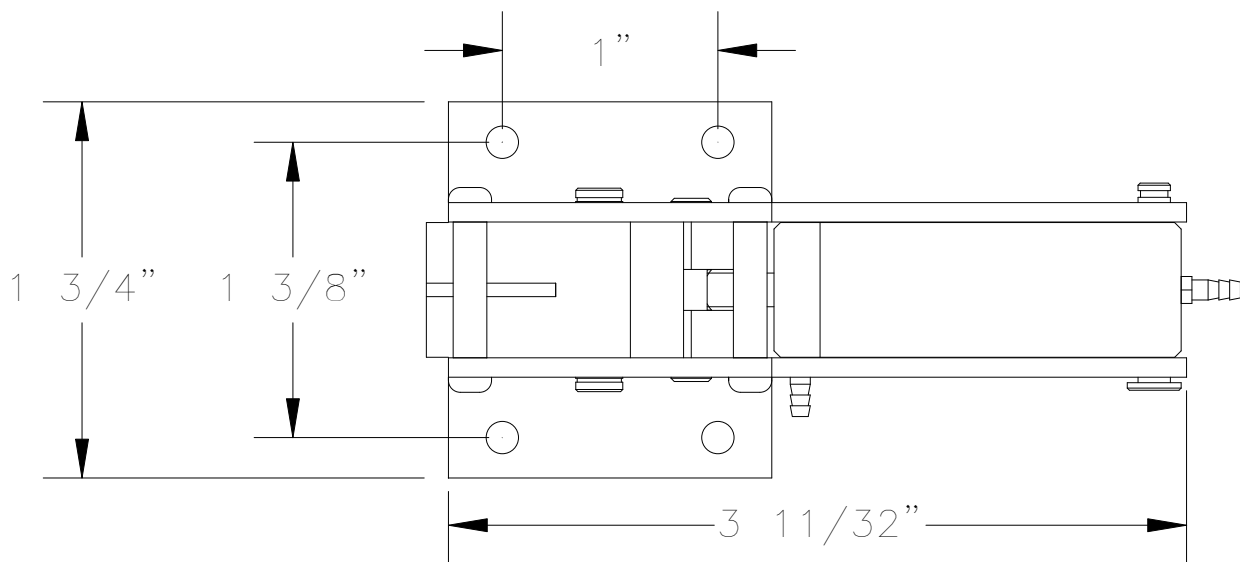

PRINT NOT TO SCALE

ROBART
MFG. INC.
155 OSWALT AVE.
BATAVIA, IL. 60510
630-584-7616

533RS
MAIN GEAR
95° RETRACT