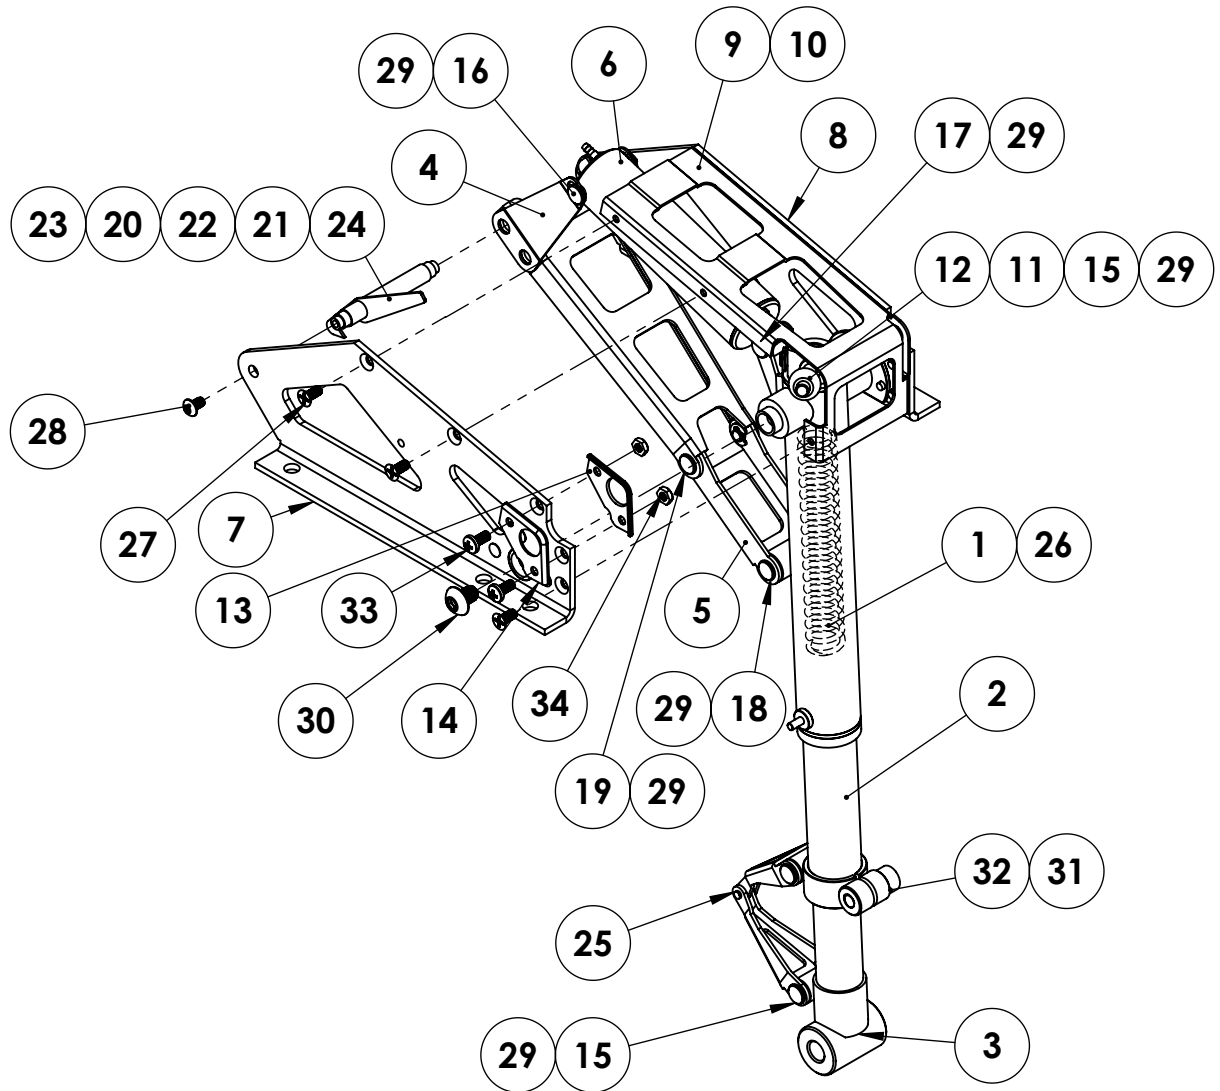

SPARE PARTS LIST

QTY.	ITEM NO.	DESCRIPTION	PART #
1	1	TRUNION ASSEMBLY	150504A
1	2	ROTATION STRUT	150505A
1	3	OLEO RAM WELDMENT	151106A
1	4	LIFT YOKE ASSEMBLY	150105A
1	5	LOWER LIFT LINK - 90 DEG	150028M
1	6	CYLINDER ASSEMBLY	150108A
1	7	SIDE FRAME ASSEMBLY (RH)	150507A
1	8	SIDE FRAME ASSEMBLY (LH)	150508A
1	9	SPACER BRACKET-LH	150051M
1	10	SPACER BRACKET-RH	150050M
1	11	CAM FOLLOWER	150106A
1	12	CAM BALL	150032M
1	13	CAM FRAME - RH	150047M
1	14	CAM FRAME- LH	150049M
3	15	CLEVIS PIN	150002M
1	16	CYLINDER CLEVIS PIN	150012M
1	17	CLEVIS PIN	150018M
1	18	CLEVIS PIN	150010M
2	19	CLEVIS PIN	150033M
1	20	LIFT YOKE PIVOT PIN	150004M
1	21	LATCH SPACER	150001M
1	22	LATCH SPACER	150005M
1	23	LATCH PAWL	150003M
1	24	LATCH SPRING	102008M
1	25	TORQUE LINK ASSEMBLY	150107A
1	26	COMPRESSION SPRING	151019P
8	27	#4 X 1/4 PPHMS	1026F
2	28	#4-40 x 3/16" BHSMS	1022F
8	29	E-CLIP	1039F
2	30	#10-32 X 1/4 BHCS	1021F
1	31	ADJ. TORQUE LINK MOUNT-RH	150112A
1	32	ADJ. TORQUE LINK MOUNT-LH	150113A
2	33	#4-40 X 1/4" BHMS	1047F
2	34	#4-40 HEX NUT	1035F

AXLE BAG ASSEMBLY - #145142A

906-026M

PROPRIETARY AND CONFIDENTIAL
 THE INFORMATION CONTAINED IN THIS DRAWING IS THE SOLE
 PROPERTY OF ROBART MANUFACTURING. ANY REPRODUCTION
 IN PART OR AS A WHOLE WITHOUT THE WRITTEN PERMISSION OF
 ROBART MANUFACTURING IS PROHIBITED.

	NAME	DATE
DRAWN	N.MARC	14NOV13
CHECKED		

155 OSWALT AVE.
 BATAVIA, IL. 60510
 PH: 630-584-7616
 FX: 630-584-3712

TITLE: **HEAVY DUTY 9"
 STRAIGHT STRUT 150
 STYLE RETRACT**

150HD9SP

REV -