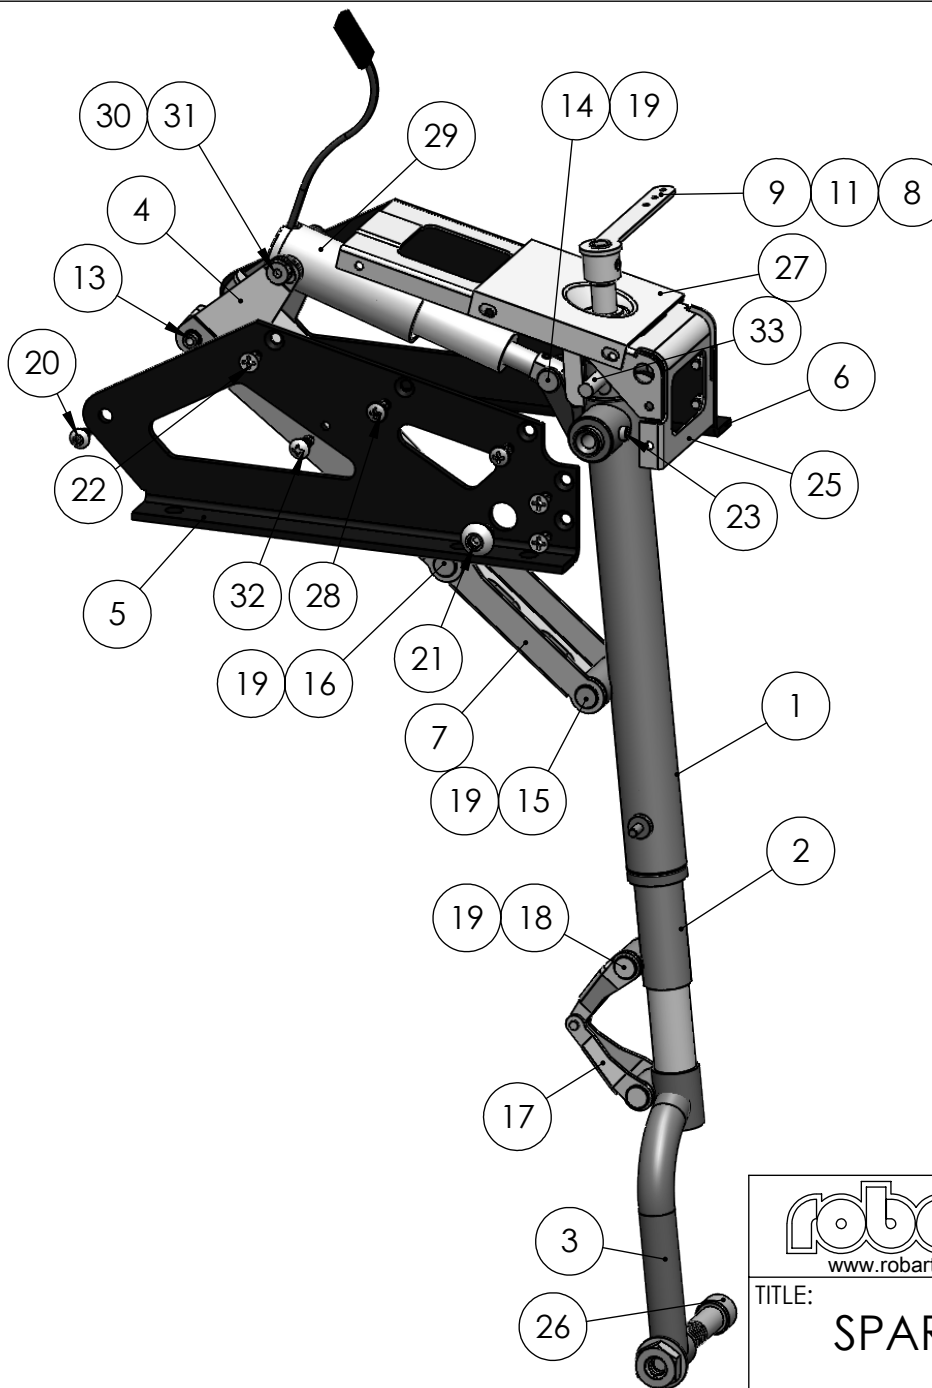

SPARE PARTS LIST			
QTY.	ITEM NO.	DESCRIPTION	PART NUMBER
1	1	TRUNION ASSEMBLY	158102A
1	2	ROTATION STRUT	158103A
1	3	OLEO RAM WELDMENT	158101A
1	4	LIFT YOKE ASSEMBLY	150105A
1	5	SIDE FRAME - RH	150037M
1	6	SIDE FRAME - LH	150036M
1	7	100 DEG LOWER LIFT LINK	150031M
1	8	STEERING YOKE ASSEMBLY	158106A
1	9	STEERING ARM ASSEMBLY	158105A
2	10	CENTERING SPRING	158001P
1	11	SET SCREW 6-32 X 1/8"	1060F
1	12	COMPRESSION SPRING	150019P
1	13	LIFT YOKE PIVOT PIN	150004M
1	14	CLEVIS PIN	150018M
1	15	CLEVIS PIN	150010M
2	16	CLEVIS PIN	150033M
1	17	TORQUE LINK ASSEMBLY	620112A
2	18	CLEVIS PIN	620012M
6	19	F-CLIP	1039F
2	20	#4-40 X 3/16" BHSMS	1022F
2	21	#10-32 X 1/4 BHCS	1021F
6	22	#4 X 1/4 PFHMS	1026F
2	23	#2-56 X 1/4 SHCS ZINC	1083F
1	24	#2-56 X 1/2 SHCS (MOD.)	1055F
1	25	SPACER BRACKET	150038M
1	26	AXLE	1096F
1	27	STEERING BRACKET	158104A
4	28	#4-40 X 1/4 TYPE 23 BHMS	1051F
1	29	150E SERIES ACTUATOR	150E108A
2	30	ACTUATOR SPACER	148E009M
2	31	#4-40 SHOULDER BOLT	1201F
1	32	#4 X 3/8 PPHSMS	1012F
1	33	STEERING PIN	158006M
1	34	.032 X 1/4 DIA WASHER	1105F
1	35	1/4-20 JAM NUT	1106F
1	36	BRASS TUBE	345002M

625 N. 12TH ST.
ST. CHARLES, IL 60174
PH: 630-584-7616
FX: 630-584-3712

TITLE: SPARE PARTS LIST
158E

PROPRIETARY AND CONFIDENTIAL		
THE INFORMATION CONTAINED IN THIS DRAWING IS THE SOLE PROPERTY OF ROBART MANUFACTURING. ANY REPRODUCTION IN PART OR AS A WHOLE WITHOUT THE WRITTEN PERMISSION OF ROBART MANUFACTURING IS PROHIBITED.		
DRAWN	J.REHAK	29OCT13
CHECKED		

158ESP REV -