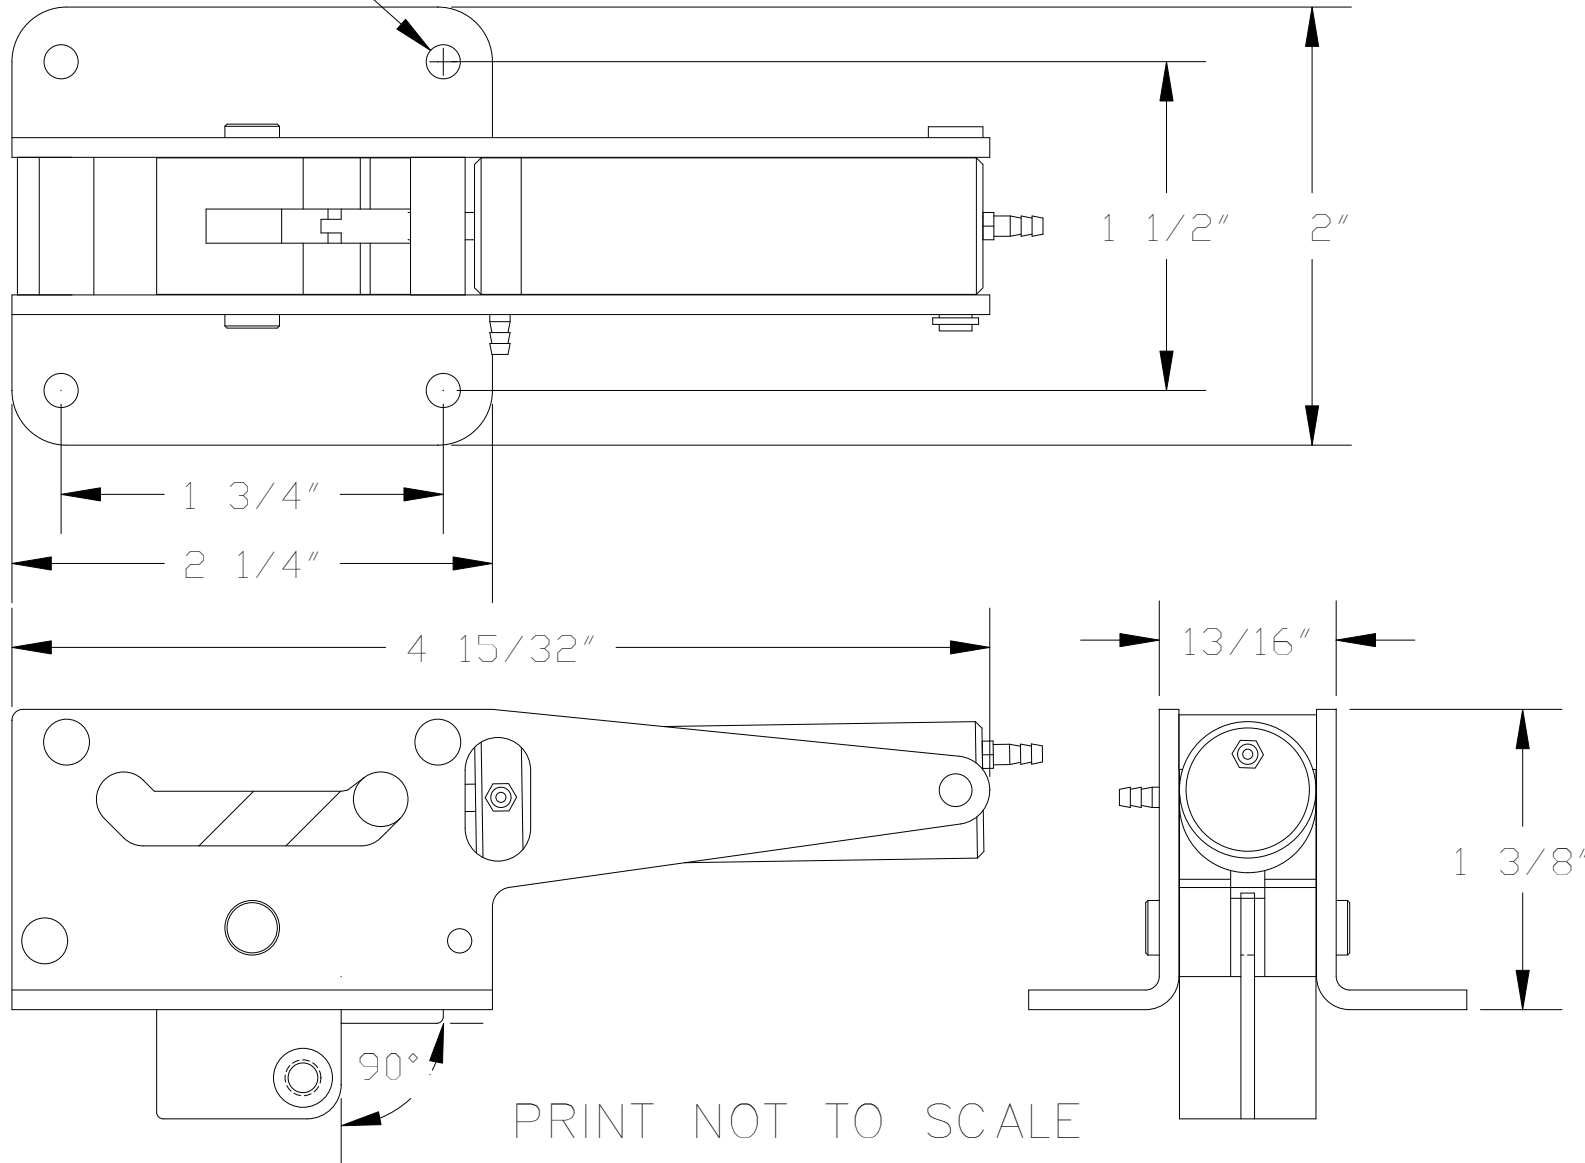

5/32" DIA. HOLES

robart
www.robart.com

MFG. INC.
155 OSWALT AVE.
BATAVIA, IL. 60510
630-584-7616

638RS
NOSE GEAR
90° RETRACT

THIS DRAWING ITS CONTENTS AND INFORMATION, ARE CONFIDENTIAL, AND THE PROPERTY OF ROBERT MFG. INC. IT MAY NOT BE USED, COPIED, AND / OR TRANSMITTED TO ANY PERSON, FIRM, OR CORPORATION WITHOUT THE PRIOR WRITTEN APPROVAL OF ROBERT MFG. INC.