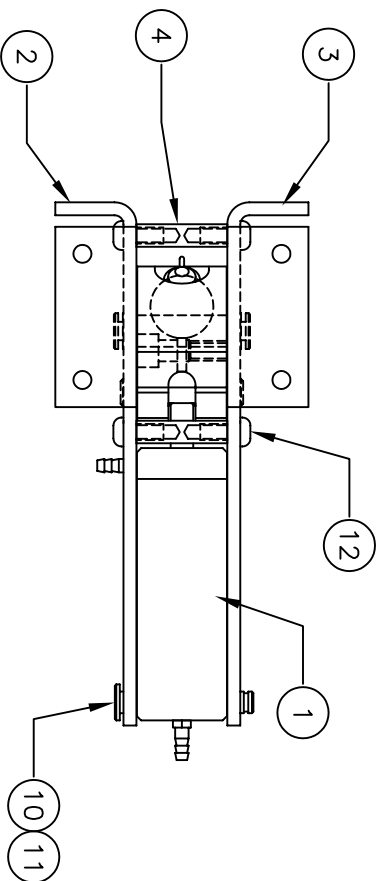

** THIS IS YOUR SPARE PARTS LIST. SAVE FOR FUTURE REFERENCE, ORDER BY PART NUMBER. CURRENT PRICES WILL BE QUOTED.**

SPARE PARTS LIST

QTY	ITEM	DESCRIPTION	ASSY/PART #
1	1	CYLINDER ASSEMBLY	530-120A
1	2	SIDE FRAME LH	550-216M
1	3	SIDE FRAME RH	550-217M
3	4	FRAME SPACER	530-021M
1	5	TRUNION	550-209M
2	6	CAM BLOCK	530-030M
1	7	CAM PIN	530-029M
1	8	PIVOT PIN	530-026M
2	9	RETAINING RING	1125F
1	10	CLEVIS PIN	150-012M
1	11	RETAINING RING	1039F
6	12	#4-40 x 1/4 BHSMS	1047F
1	13	#6-32 x 3/8 SHCS	1048F
1	14	STEERING BEARING	530-032M
1	15	STEERING ARM ASSEMBLY	530-125A
1	16	STEERING SHAFT (AXLE)	650-010M
1	17	#8-32 KCPSS	1198F
1	18	CENTERING SPRING	550-230M
1	19	#4-40 x 3/16 BHCS	1022F
1	20	#4 FLAT WASHER	1102F

906-205M

FACTORY REPAIR FEE= \$25.00 PLUS PARTS

CHK'D BY		MFG. INC.
DRAWN BY	J. REHAK	625 N. 12TH ST.
DATE	6/03	ST. CHARLES, IL
MODEL No.	563RS	(630)584-7616
TITLE		www.robart.com
SERIES 550 100 DEG.		
NOSE RETRACT ASSEMBLY		
ROBOSTRUT READY		