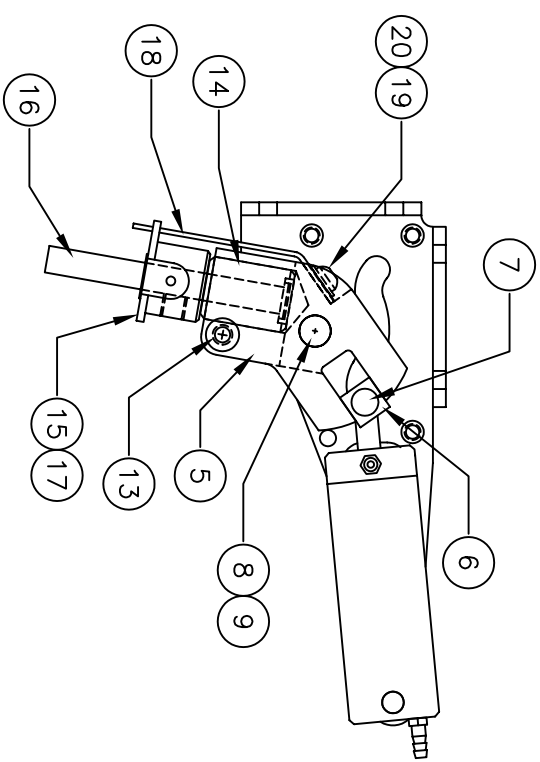

** THIS IS YOUR SPARE PARTS LIST. SAVE FOR FUTURE REFERENCE, ORDER BY PART NUMBER. CURRENT PRICES WILL BE QUOTED.**

SPARE PARTS LIST

QTY	ITEM	DESCRIPTION	ASSY/PART #
1	1	CYLINDER ASSEMBLY	530-120A
1	2	SIDE FRAME LH	550-216M
1	3	SIDE FRAME RH	550-217M
3	4	FRAME SPACER	530-021M
1	5	TRUNION	550-209M
2	6	CAM BLOCK	530-030M
1	7	CAM PIN	530-029M
1	8	PIVOT PIN	530-026M
2	9	RETAINING RING	1125F
1	10	CLEVIS PIN	150-012M
1	11	RETAINING RING	1039F
6	12	#4-40 x 1/4 BHSMS	1047F
1	13	#6-32 x 3/8 SHCS	1048F
1	14	STEERING BEARING	530-032M
1	15	STEERING ARM ASSEMBLY	530-125A
1	16	STEERING SHAFT (AXLE)	650-010M
1	17	#8-32 KCPSS	1198F
1	18	CENTERING SPRING	550-230M
1	19	#4-40 x 3/16 BHCS	1022F
1	20	#4 FLAT WASHER	1102F

906-205M

FACTORY REPAIR FEE= \$25.00 PLUS PARTS

CHK'D BY		MFG. INC.
DRAWN BY	J. REHAK	625 N. 12TH ST.
DATE	6/03	ST. CHARLES, IL
MODEL No.	563RS	(630)584-7616
TITLE		www.robart.com
SERIES 550 100 DEG.		
NOSE RETRACT ASSEMBLY		
ROBOSTRUT READY		