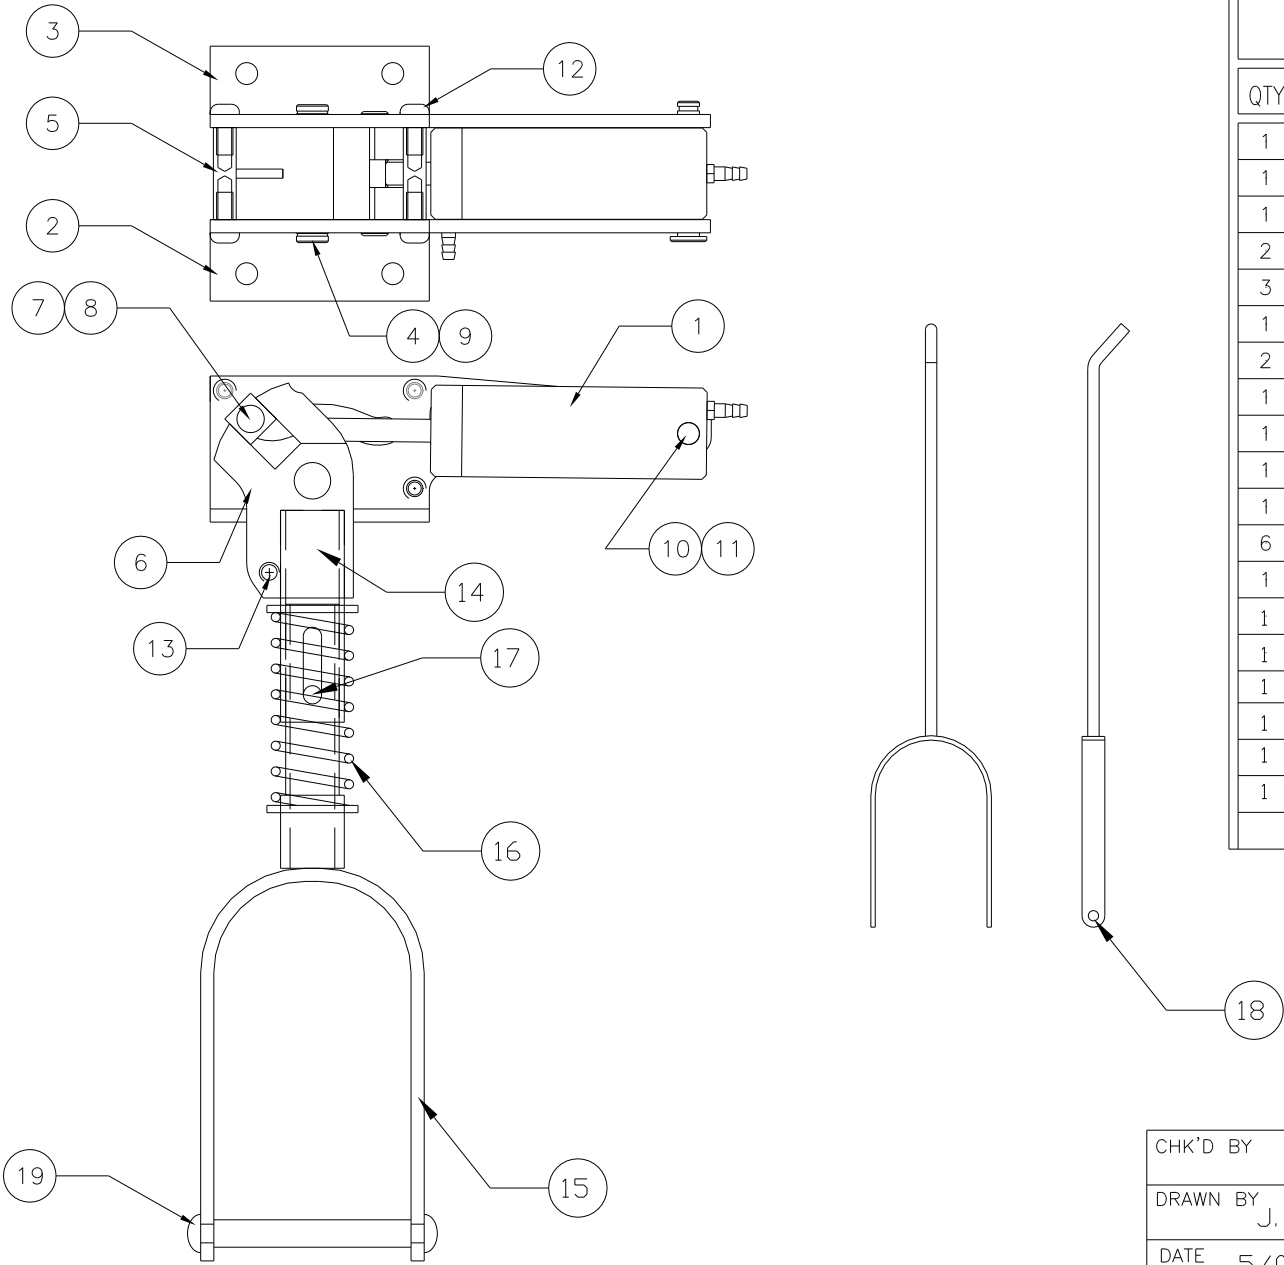

** THIS IS YOUR SPARE PARTS LIST. SAVE FOR FUTURE REFERENCE, ORDER BY PART NUMBER. CURRENT PRICES WILL BE QUOTED.**

SPARE PARTS LIST			
QTY	ITEM	DESCRIPTION	ASS'Y/PART #
1	1	CYLINDER ASSEMBLY	530-120A
1	2	SIDE FRAME LH	530-016M
1	3	SIDE FRAME RH	530-017M
2	4	TRUNION PIN RETAINING RING	.1125F
3	5	FRAME SPACER (BAR)	530-021M
1	6	TRUNION	530-022M
2	7	CAM BLOCK	530-030M
1	8	CAM PIN	530-029M
1	9	PIVOT PIN	530-026M
1	10	CLEVIS PIN	.150-012M
1	11	RETAINING RING	.1039F
6	12	#4-40 x 3/16 BHSMS	.1047F
1	13	#6-32 x 3/8 SHCS	.1048F
1	14	UPPER STRUT TUBE	STAG-107A
1	15	DLED RAM ASSEMBLY	STAG-106A
1	16	SPRING - LC-055H-08M	STAG-010P
1	17	1/8" STOP PIN	STAG-002M
1	18	REAR BRACE	STAG-103A
1	19	AXLE BAG ASSEMBLY	STAG-142A
	20		

CHK'D BY	 www.robart.com	MFG. INC. 625 N. 12TH ST. ST. CHARLES, IL (630)584-7616
DRAWN BY J. REHAK		
DATE 5/06	TITLE GREAT PLANES STAGGERWING SPARE PARTS DETAIL	
MODEL No. .530STAGGERWING		

906-288M

FACTORY REPAIR FEE= \$25.00 PLUS PARTS