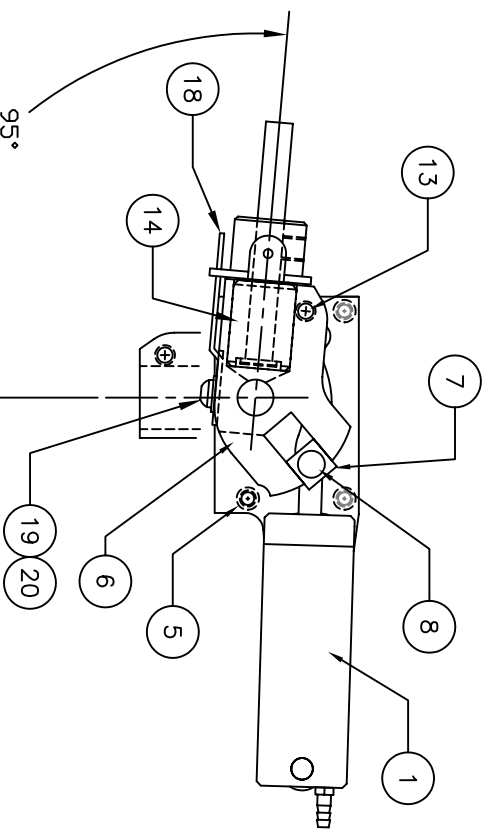

** THIS IS YOUR SPARE PARTS LIST. SAVE FOR FUTURE REFERENCE, ORDER BY PART NUMBER. CURRENT PRICES WILL BE QUOTED.**

SPARE PARTS LIST

QTY	ITEM	DESCRIPTION	ASSY/PART #
1	1	CYLINDER ASSEMBLY	530-120A
1	2	SIDE FRAME LH	530-008M
1	3	SIDE FRAME RH	530-009M
1	4	RETAINING RING	1039F
3	5	FRAME SPACER (BAR)	530-021M
1	6	TRUNION	530-023M
2	7	CAM BLOCK	530-030M
1	8	CAM PIN	530-029M
1	9	PIVOT PIN	530-026M
1	10	CLEVIS PIN	150-012M
2	11	RETAINING RING	1125F
6	12	1/4 PPHMS ZN	1047F
1	13	#6-32 x 3/8 SHCS	1048F
1	14	STEERING BEARING	530-032M
1	15	STEERING ARM ASSEMBLY	530-125A
1	16	STEERING SHAFT (AXLE)	650-010M
1	17	#8-32 KCPSS	1198F
1	18	CENTERING SPRING	530-033M
1	19	#4-40 x 3/16 BHCS	1022F
1	20	#4 FLAT WASHER	1102F

906-190M

FACTORY REPAIR FEE= \$25.00 PLUS PARTS

CHK'D BY		 MFG. INC. 625 N. 12TH ST. ST. CHARLES, IL (630)584-7616
DRAWN BY	J. REHAK	
DATE	6/03	
MODEL No.	542RS	
TITLE	SERIES 530 95 DEG. NOSE RETRACT ASSEMBLY ROBOSTRUT READY	