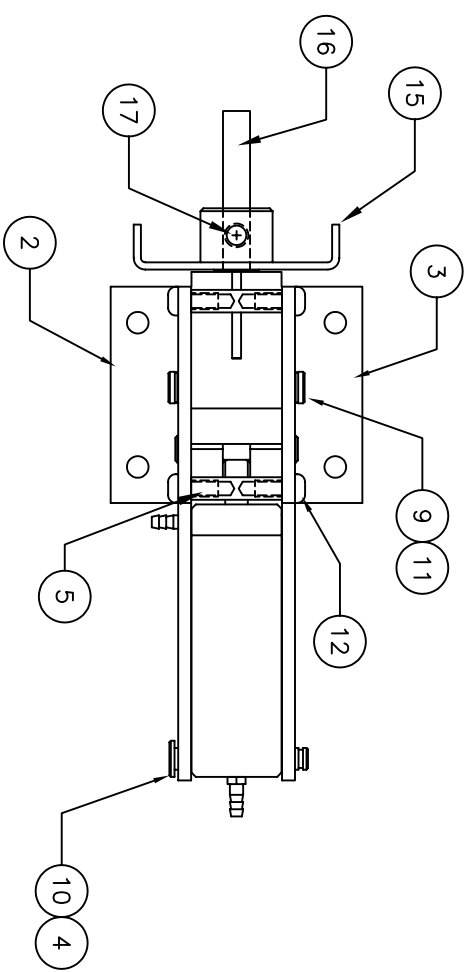

** THIS IS YOUR SPARE PARTS LIST. SAVE FOR FUTURE REFERENCE, ORDER BY PART NUMBER. CURRENT PRICES WILL BE QUOTED.**

SPARE PARTS LIST

QTY	ITEM	DESCRIPTION	ASSY/PART #
1	1	CYLINDER ASSEMBLY	530-120A
1	2	SIDE FRAME LH	530-008M
1	3	SIDE FRAME RH	530-009M
1	4	RETAINING RING	1039F
3	5	FRAME SPACER (BAR)	530-021M
1	6	TRUNION	530-023M
2	7	CAM BLOCK	530-030M
1	8	CAM PIN	530-029M
1	9	PIVOT PIN	530-026M
1	10	CLEVIS PIN	150-012M
2	11	RETAINING RING	1125F
6	12	1/4 PPHMS ZN	1047F
1	13	#6-32 x 3/8 SHCS	1048F
1	14	STEERING BEARING	530-032M
1	15	STEERING ARM ASSEMBLY	530-125A
1	16	STEERING SHAFT (AXLE)	650-010M
1	17	#8-32 KCPSS	1198F
1	18	CENTERING SPRING	530-033M
1	19	#4-40 x 3/16 BHCS	1022F
1	20	#4 FLAT WASHER	1102F

906-190M

FACTORY REPAIR FEE= \$25.00 PLUS PARTS

CHK'D BY		 MFG. INC. 625 N. 12TH ST. ST. CHARLES, IL (630)584-7616
DRAWN BY	J. REHAK	
DATE	6/03	
MODEL No.	542RS	
TITLE	SERIES 530 95 DEG. NOSE RETRACT ASSEMBLY ROBOSTRUT READY	