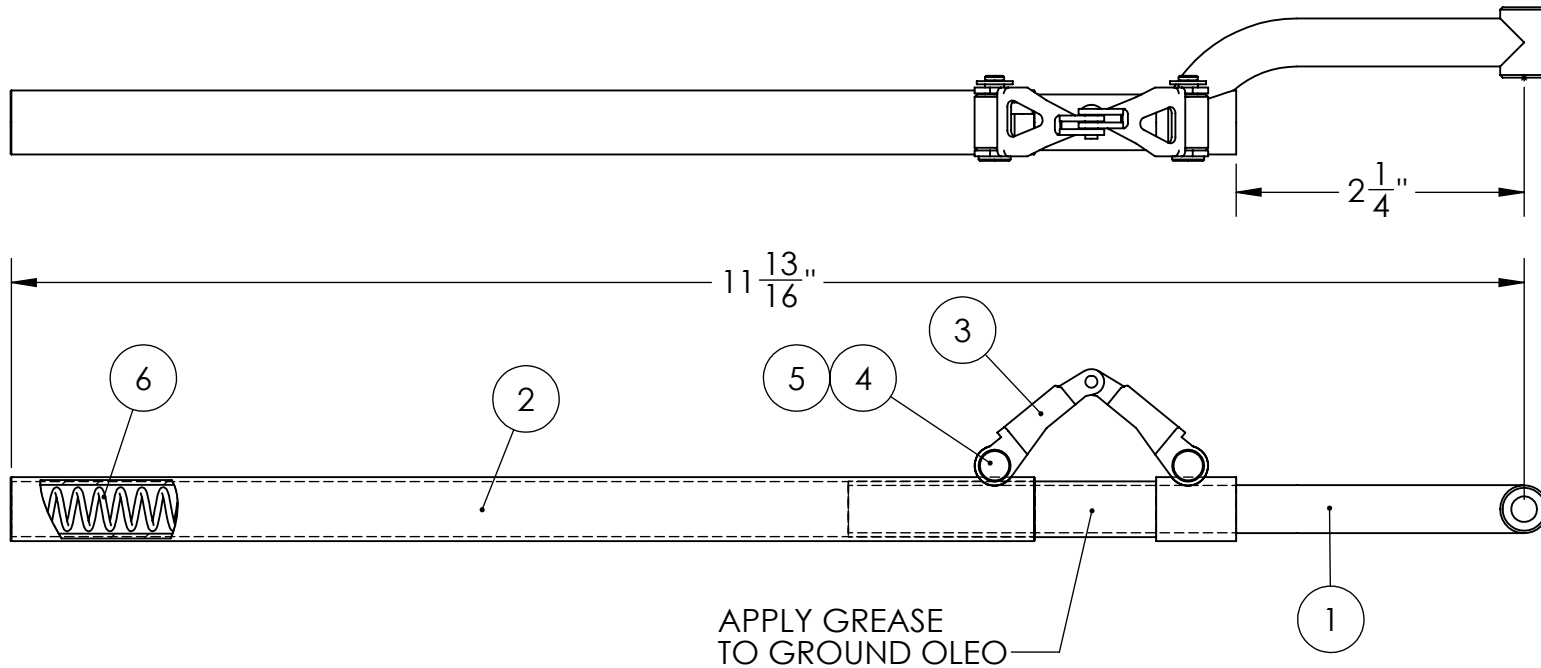

SPARE PARTS LIST

QTY.	ITEM NO.	DESCRIPTION	PART NUMBER
1	1	OLEO WELDMENT - LH	620113A
1	2	UPPER STRUT WELDMENT	670102A
1	3	TORQUE LINK ASSEMBLY	620112A
2	4	CLEVIS PIN	620012M
2	5	E-CLIP	1039F
1	6	COMPRESSION SPRING	150019P

AXLE BAG ASSEMBLY - #671142A

PROPRIETARY AND CONFIDENTIAL
 THE INFORMATION CONTAINED IN THIS DRAWING IS THE SOLE PROPERTY OF ROBART MANUFACTURING. ANY REPRODUCTION IN PART OR AS A WHOLE WITHOUT THE WRITTEN PERMISSION OF ROBART MANUFACTURING IS PROHIBITED.

	NAME	DATE
DRAWN	J.REHAK	29AUG12
CHECKED		

155 OSWALT AVE.
 BATAVIA, IL 60510
 PH: 630-584-7616
 FX: 630-584-3712

TITLE: 1/2" LH OFFSET XL
 STRUT
 3 1/2" - 4" WHEEL

671LXLSP

REV -