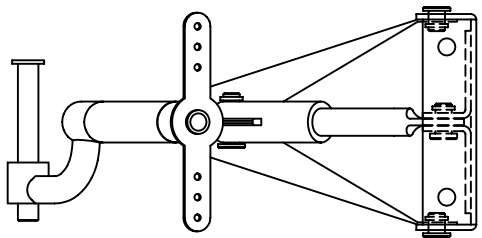

** THIS IS YOUR SPARE PARTS LIST. SAVE FOR FUTURE REFERENCE, ORDER BY PART NUMBER. CURRENT PRICES WILL BE QUOTED.**

QTY	ITEM	DESCRIPTION	ASSY/PART #
1	1	MOUNTING FRAME ASSEMBLY	160-201A
1	2	YOKE FRAME ASSEMBLY	160-202A
1	3	WHEEL YOKE ASSEMBLY	160-304A
1	4	STEERING ARM ASSEMBLY	160-104A
1	5	PLUNGER ASSEMBLY	160-203A
1	6	AXLE	650-010M
1	7	CLEVIS PIN	160-013M
1	8	CLEVIS PIN	150-018M
2	9	CLEVIS PIN	150-033M
4	10	RETAINING RING	1039F
2	11	SET SCREW #6-32 x 1/8	1060F
	12		

906-115M

FACTORY REPAIR FEE= \$25.00 PLUS PARTS

CHK'D BY			MFG. INC. 625 N. 12TH ST. ST. CHARLES, IL (630)584-7616
DRAWN BY	J. REHAK		
DATE	8-8-02	TITLE	FIXED TAIL WHEEL YELLOW AIRCRAFT T-6 TEXAN
MODEL No.	160-YAT6		