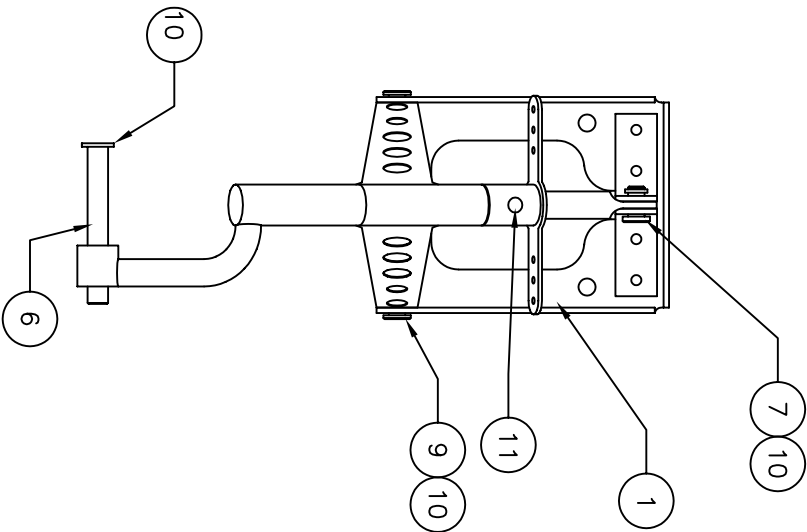

** THIS IS YOUR SPARE PARTS LIST. SAVE FOR FUTURE REFERENCE, ORDER BY PART NUMBER. CURRENT PRICES WILL BE QUOTED.**

QTY	ITEM	DESCRIPTION	ASSY/PART #
1	1	MOUNTING FRAME ASSEMBLY	160-201A
1	2	YOKE FRAME ASSEMBLY	160-202A
1	3	WHEEL YOKE ASSEMBLY	160-304A
1	4	STEERING ARM ASSEMBLY	160-104A
1	5	PLUNGER ASSEMBLY	160-203A
1	6	AXLE	650-010M
1	7	CLEVIS PIN	160-013M
1	8	CLEVIS PIN	150-018M
2	9	CLEVIS PIN	150-033M
4	10	RETAINING RING	1039F
2	11	SET SCREW #6-32 x 1/8	1060F
	12		

906-115M

FACTORY REPAIR FEE= \$25.00 PLUS PARTS

CHK'D BY			MFG. INC. 625 N. 12TH ST. ST. CHARLES, IL (630)584-7616
DRAWN BY	J. REHAK		
DATE	8-8-02	TITLE	FIXED TAIL WHEEL YELLOW AIRCRAFT T-6 TEXAN
MODEL No.	160-YAT6		