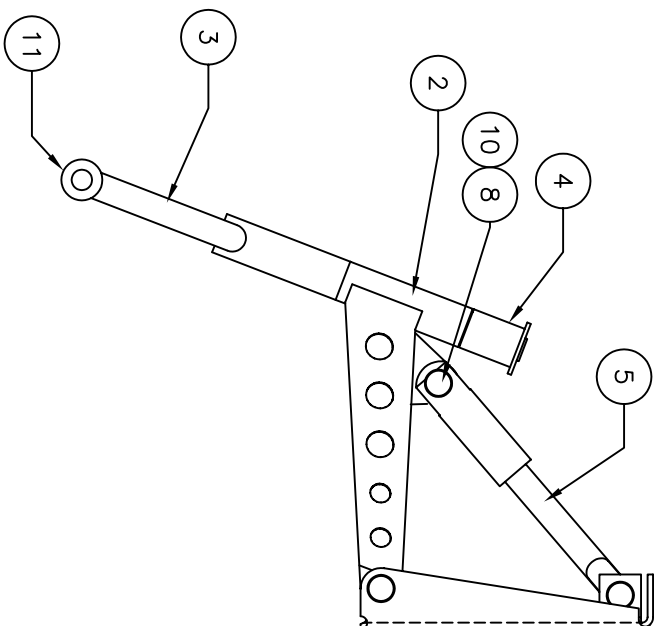

** THIS IS YOUR SPARE PARTS LIST. SAVE FOR FUTURE REFERENCE, ORDER BY PART NUMBER. CURRENT PRICES WILL BE QUOTED.**

QTY	ITEM	DESCRIPTION	ASSY/PART #
1	1	MOUNTING FRAME ASSEMBLY	160-201A
1	2	YOKE FRAME ASSEMBLY	160-202A
1	3	WHEEL YOKE ASSEMBLY	160-304A
1	4	STEERING ARM ASSEMBLY	160-104A
1	5	PLUNGER ASSEMBLY	160-203A
1	6	AXLE	650-010M
1	7	CLEVIS PIN	160-013M
1	8	CLEVIS PIN	150-018M
2	9	CLEVIS PIN	150-033M
4	10	RETAINING RING	1039F
2	11	SET SCREW #6-32 x 1/8	1060F
	12		

906-115M

FACTORY REPAIR FEE= \$25.00 PLUS PARTS

CHK'D BY			MFG. INC. 625 N. 12TH ST. ST. CHARLES, IL (630)584-7616
DRAWN BY	J. REHAK		
DATE	8-8-02	TITLE	FIXED TAIL WHEEL YELLOW AIRCRAFT T-6 TEXAN
MODEL No.	160-YAT6		