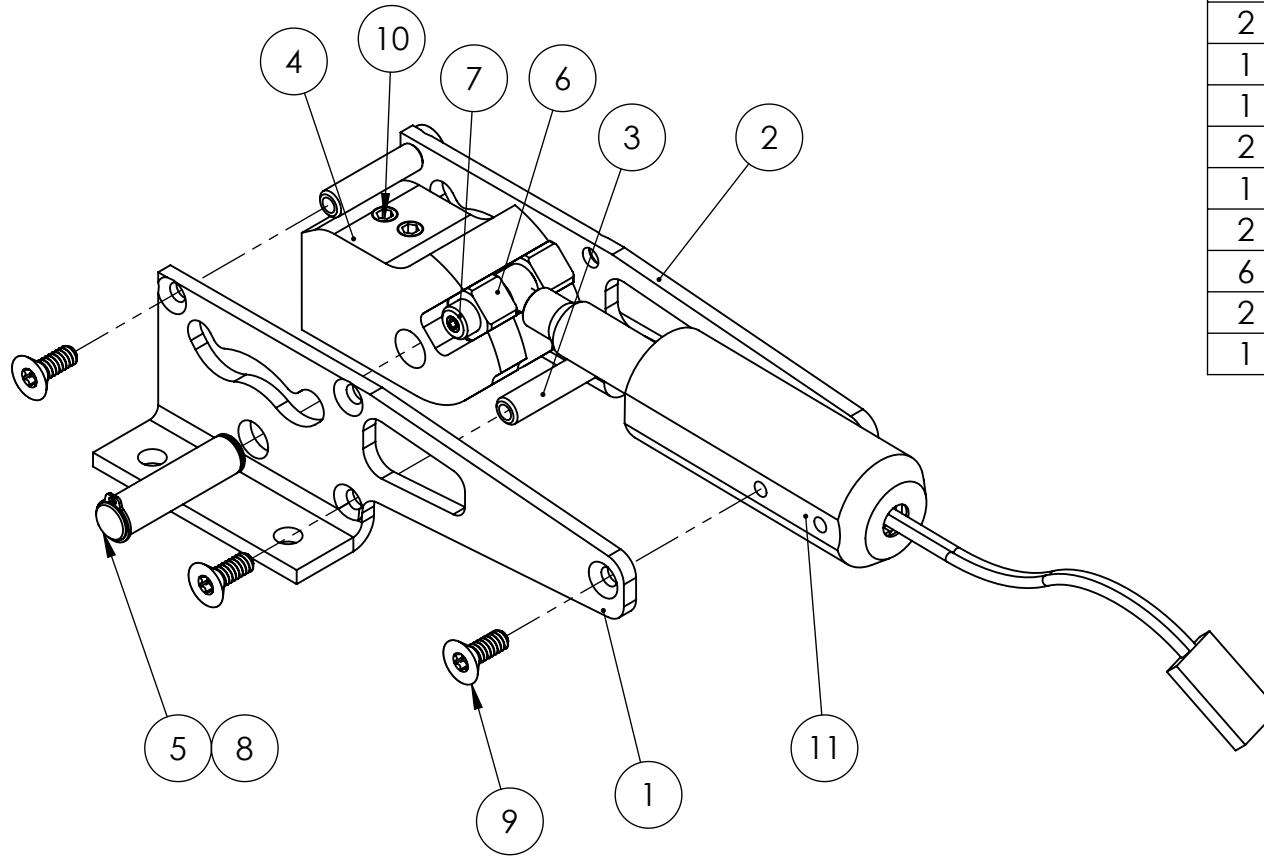

SPARE PARTS LIST			
QTY.	ITEM NO.	DESCRIPTION	PART NUMBER
1	1	85 DEG FRAME - LH	530004M
1	2	85 DEG FRAME - RH	530005M
2	3	FRAME SPACER (SMALL)	530021M
1	4	TRUNION	530022M
1	5	TRUNION PIN	530026M
2	6	CAM FOLLOWER	530030M
1	7	JACK SHAFT ASSEMBLY	530E099A
2	8	RETAINING RING	1125F
6	9	4-40 X 5/16 TORX FMS ZINC	1065F
2	10	#8-32 X 3/16" SET SCREW	1198F
1	11	ACTUATOR ASSEMBLY	530E120A

155 OSWALT AVE.
 BATAVIA, IL. 60510
 PH: 630-584-7616
 FX: 630-584-3712

TITLE:

85° ELECTRIC RETRACT

531RSESP

REV -

PROPRIETARY AND CONFIDENTIAL
 THE INFORMATION CONTAINED IN THIS DRAWING IS THE SOLE PROPERTY OF ROBERT MANUFACTURING. ANY REPRODUCTION IN PART OR AS A WHOLE WITHOUT THE WRITTEN PERMISSION OF ROBERT MANUFACTURING IS PROHIBITED.

	NAME	DATE
DRAWN	N.MARC	14APR14
CHECKED		

906-459M