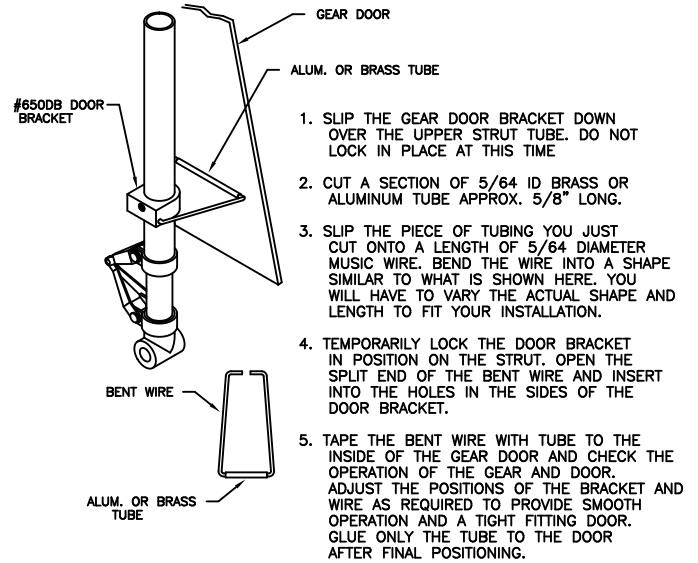

#650DB GEAR DOOR BRACKET INSTALLATION INSTRUCTIONS

FOR USE ON 3/8" DIAMETER STRUTS

#650DB GEAR DOOR BRACKET INSTALLATION INSTRUCTIONS

FOR USE ON 3/8" DIAMETER STRUTS

#650DB GEAR DOOR BRACKET INSTALLATION INSTRUCTIONS

FOR USE ON 3/8" DIAMETER STRUTS

#650DB GEAR DOOR BRACKET INSTALLATION INSTRUCTIONS

FOR USE ON 3/8" DIAMETER STRUTS

#650DB GEAR DOOR BRACKET INSTALLATION INSTRUCTIONS

FOR USE ON 3/8" DIAMETER STRUTS

#650DB GEAR DOOR BRACKET INSTALLATION INSTRUCTIONS

FOR USE ON 3/8" DIAMETER STRUTS