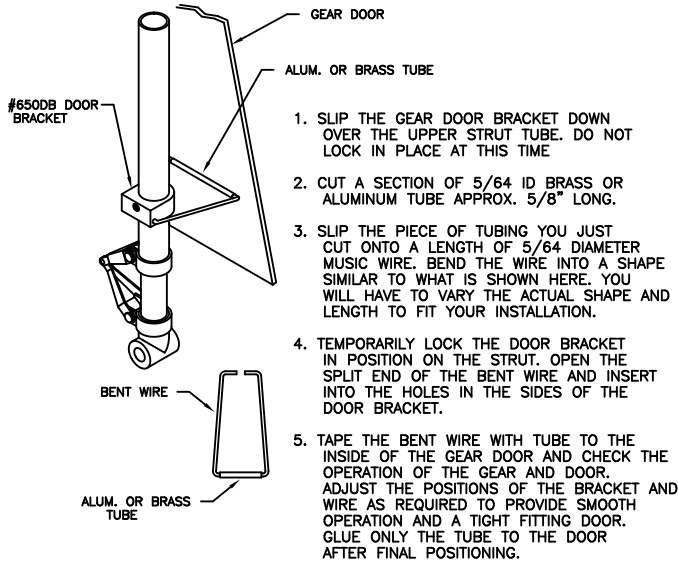

#650DB GEAR DOOR BRACKET INSTALLATION INSTRUCTIONS

FOR USE ON 3/8" DIAMETER STRUTS

#650DB GEAR DOOR BRACKET INSTALLATION INSTRUCTIONS

FOR USE ON 3/8" DIAMETER STRUTS

#650DB GEAR DOOR BRACKET INSTALLATION INSTRUCTIONS

FOR USE ON 3/8" DIAMETER STRUTS

#650DB GEAR DOOR BRACKET INSTALLATION INSTRUCTIONS

FOR USE ON 3/8" DIAMETER STRUTS

#650DB GEAR DOOR BRACKET INSTALLATION INSTRUCTIONS

FOR USE ON 3/8" DIAMETER STRUTS

#650DB GEAR DOOR BRACKET INSTALLATION INSTRUCTIONS

FOR USE ON 3/8" DIAMETER STRUTS