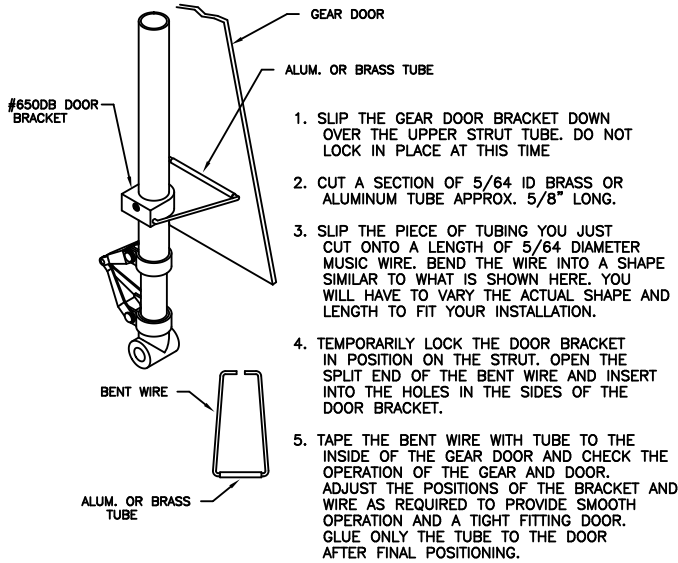

#650DB GEAR DOOR BRACKET INSTALLATION INSTRUCTIONS

FOR USE ON 3/8" DIAMETER STRUTS

#650DB GEAR DOOR BRACKET INSTALLATION INSTRUCTIONS

FOR USE ON 3/8" DIAMETER STRUTS

#650DB GEAR DOOR BRACKET INSTALLATION INSTRUCTIONS

FOR USE ON 3/8" DIAMETER STRUTS

#650DB GEAR DOOR BRACKET INSTALLATION INSTRUCTIONS

FOR USE ON 3/8" DIAMETER STRUTS

#650DB GEAR DOOR BRACKET INSTALLATION INSTRUCTIONS

FOR USE ON 3/8" DIAMETER STRUTS

#650DB GEAR DOOR BRACKET INSTALLATION INSTRUCTIONS

FOR USE ON 3/8" DIAMETER STRUTS