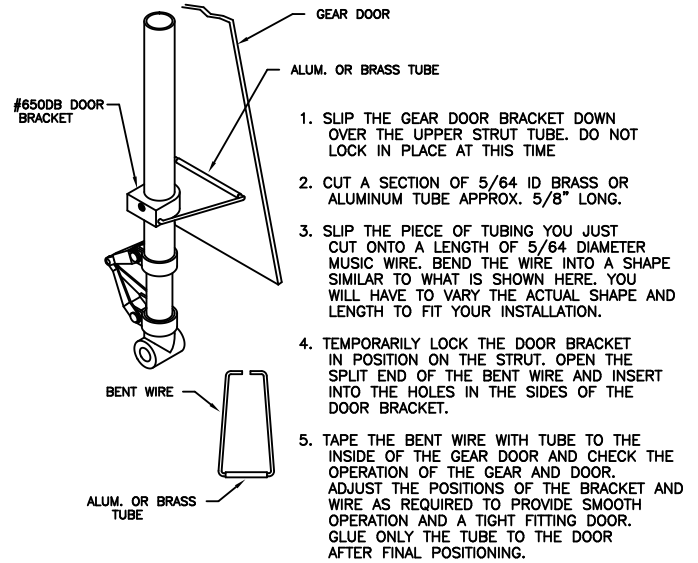

#650DB GEAR DOOR BRACKET INSTALLATION INSTRUCTIONS

FOR USE ON 3/8" DIAMETER STRUTS

#650DB GEAR DOOR BRACKET INSTALLATION INSTRUCTIONS

FOR USE ON 3/8" DIAMETER STRUTS

#650DB GEAR DOOR BRACKET INSTALLATION INSTRUCTIONS

FOR USE ON 3/8" DIAMETER STRUTS

#650DB GEAR DOOR BRACKET INSTALLATION INSTRUCTIONS

FOR USE ON 3/8" DIAMETER STRUTS

#650DB GEAR DOOR BRACKET INSTALLATION INSTRUCTIONS

FOR USE ON 3/8" DIAMETER STRUTS

#650DB GEAR DOOR BRACKET INSTALLATION INSTRUCTIONS

FOR USE ON 3/8" DIAMETER STRUTS