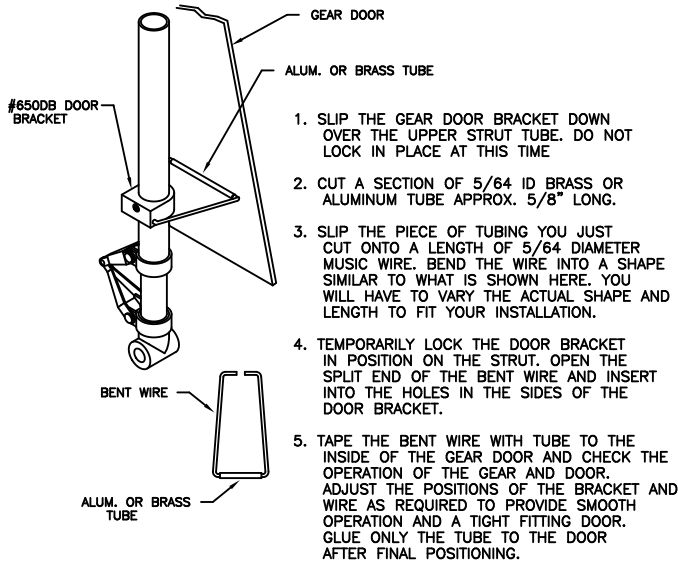

FOR USE ON 3/8" DIAMETER STRUTS

#650DB GEAR DOOR BRACKET INSTALLATION INSTRUCTIONS

FOR USE ON 3/8" DIAMETER STRUTS

#650DB GEAR DOOR BRACKET INSTALLATION INSTRUCTIONS

FOR USE ON 3/8" DIAMETER STRUTS

#650DB GEAR DOOR BRACKET INSTALLATION INSTRUCTIONS

FOR USE ON 3/8" DIAMETER STRUTS