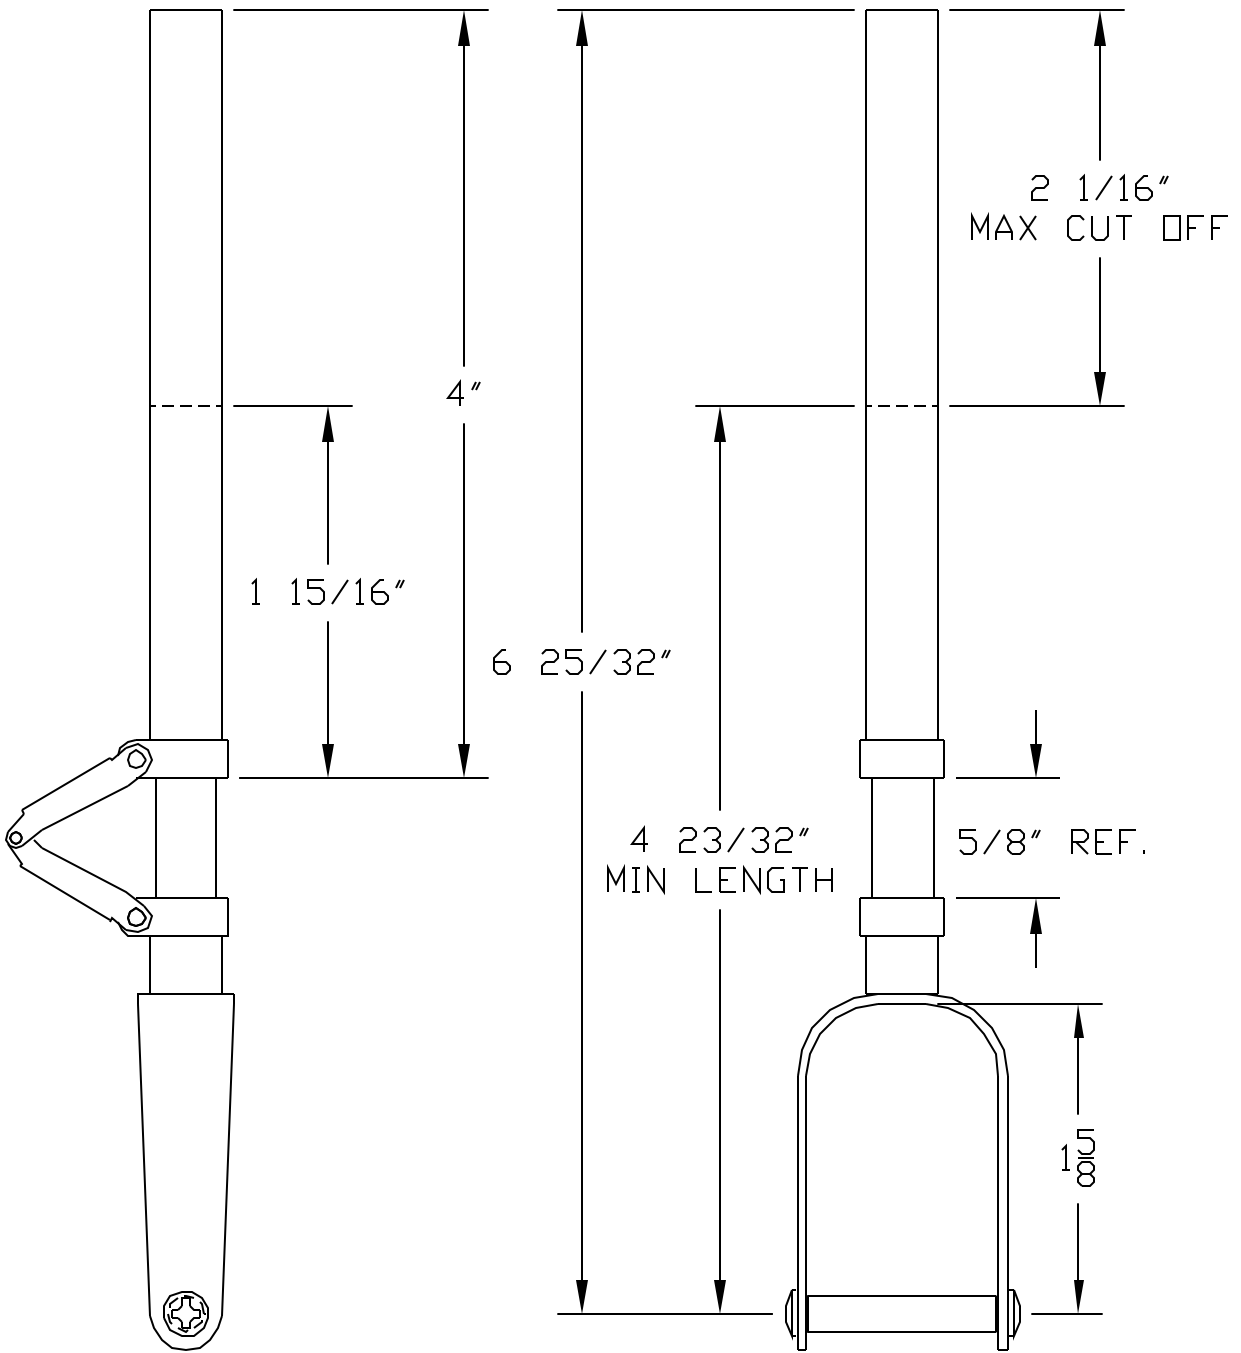

PRINT NOT TO SCALE

TITLE  
#656 ROBOSTRUT  
OPERATIONAL DETAILS

MFG. INC.  
625 N. 12TH ST.  
ST. CHARLES, IL