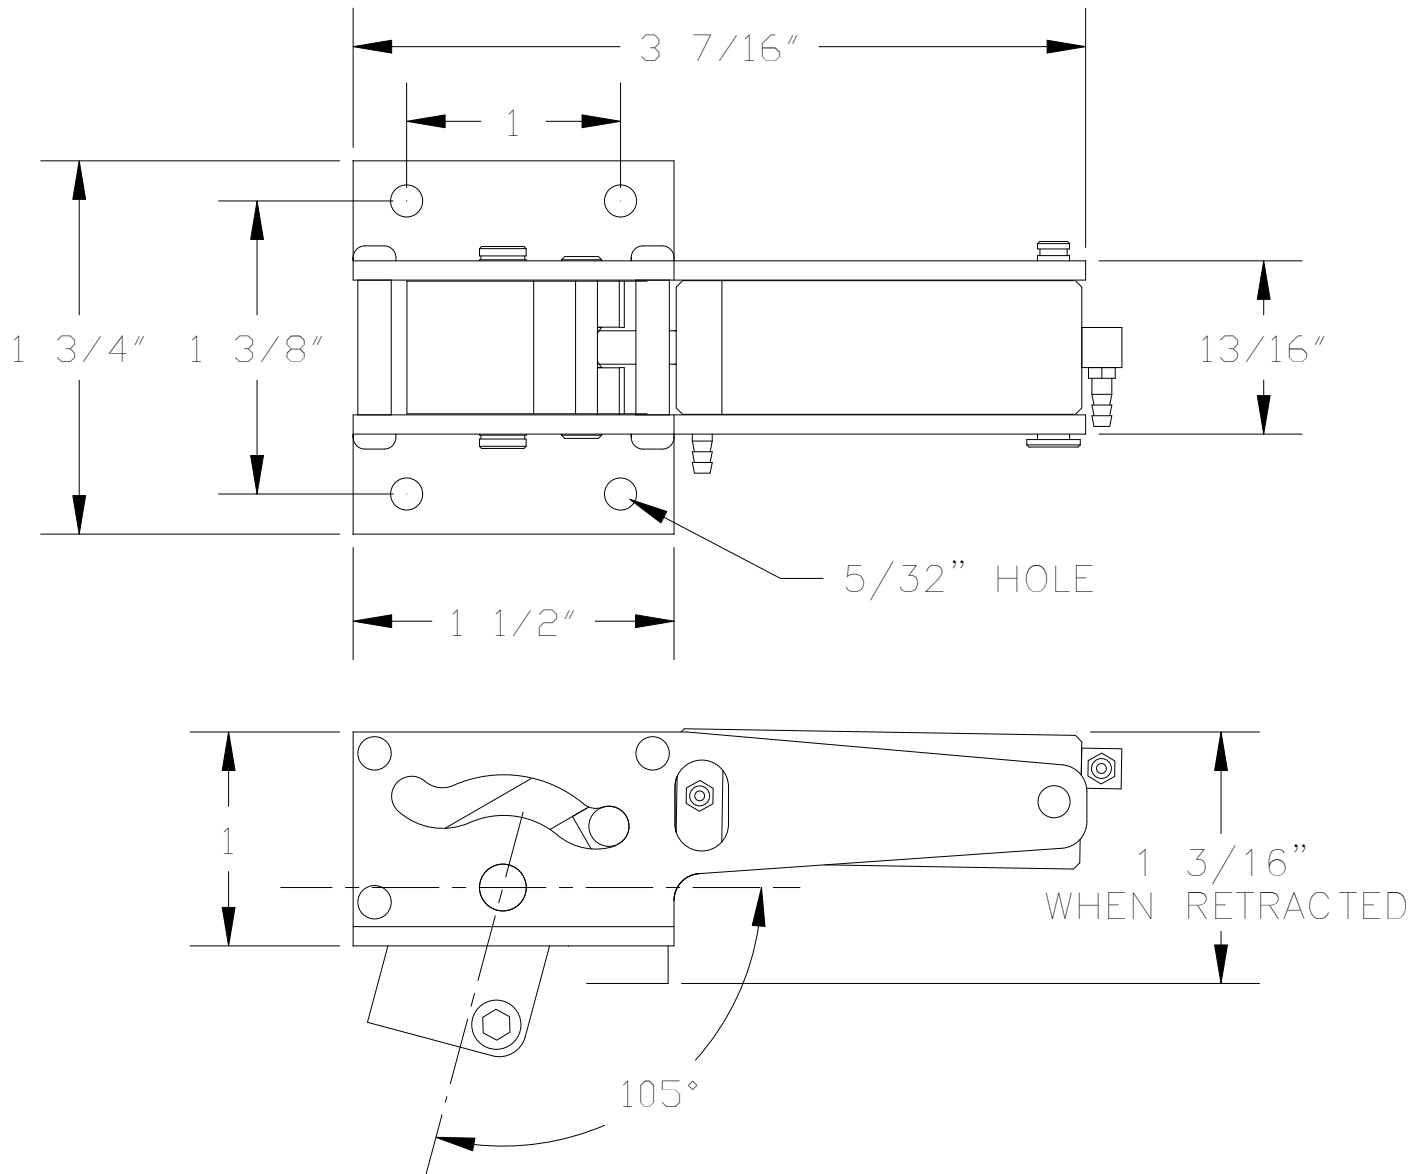

PRINT NOT TO SCALE

ROBART. MFG. INC.
155 OSWALT AVE.
BATAVIA, IL. 60515
(630) 584-7616

558RS
NOSE GEAR
 105° RETRACT