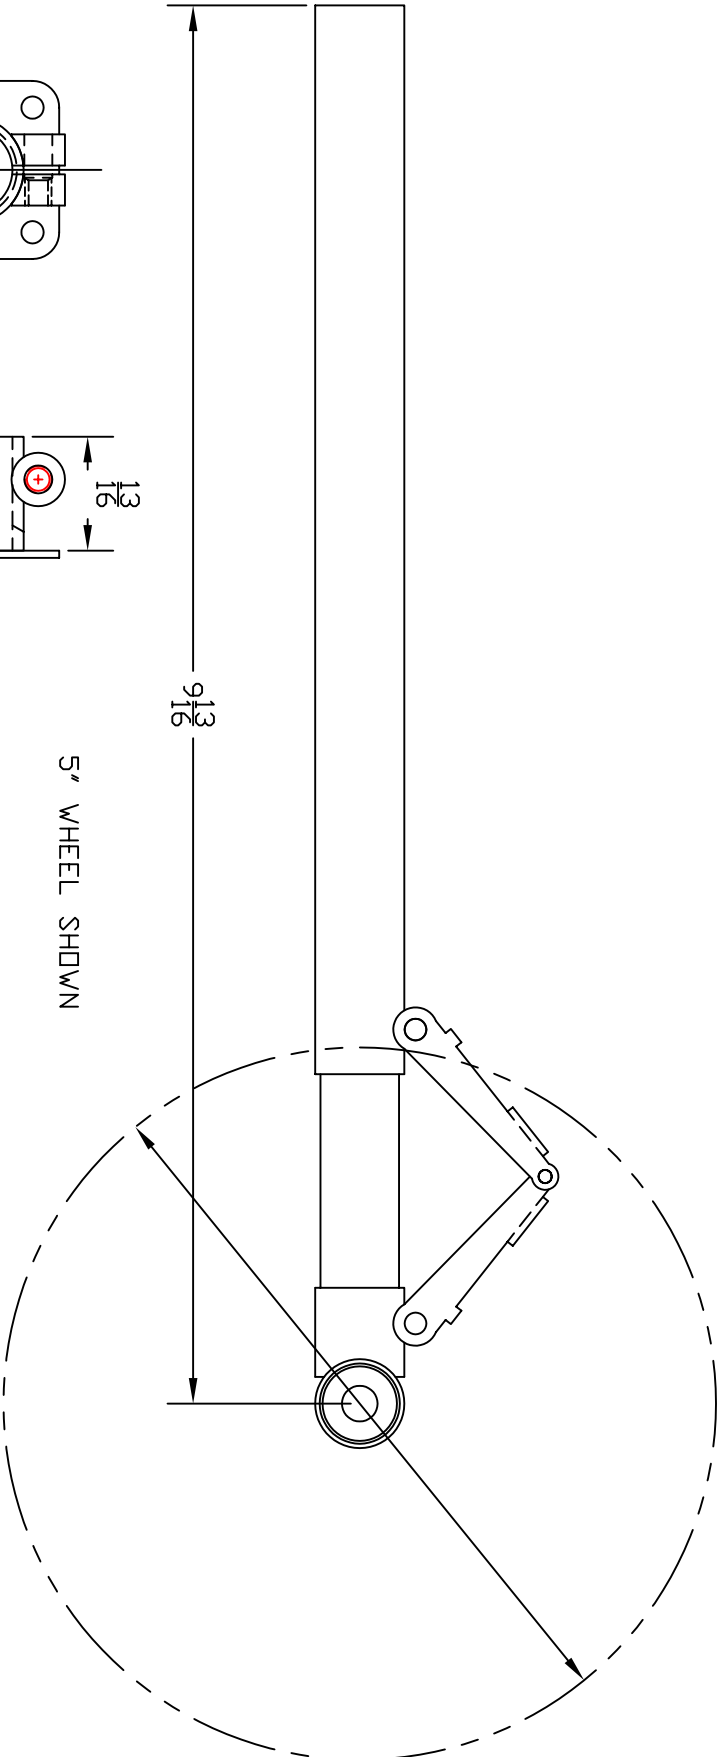

NOTE: MAX. 4" CAN BE CUT OFF

ALSO INCLUDED  
FIXED STRUT MOUNTING BRACKET

MFG. INC.  
625 N. 12TH ST.  
ST. CHARLES, IL  
(630) 584-7616

#680  
625 SERIES

THIS DRAWING ITS CONTENTS AND INFORMATION, ARE CONFIDENTIAL, AND THE PROPERTY OF ROBERT MFG. INC. IT MAY NOT BE USED, COPIED, AND / OR TRANSMITTED TO ANY PERSON, FIRM, OR CORPORATION WITHOUT THE PRIOR WRITTEN APPROVAL OF ROBERT MFG. INC.