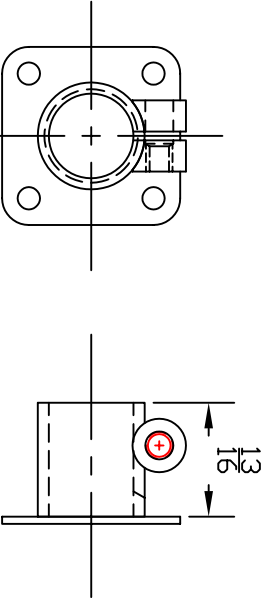

NOTE: MAX. 4" CAN BE CUT OFF

ALSO INCLUDED  
FIXED STRUT MOUNTING BRACKET

MFG. INC.  
625 N. 12TH ST.  
ST. CHARLES, IL  
(630) 584-7616

#680  
625 SERIES

THIS DRAWING ITS CONTENTS AND INFORMATION, ARE CONFIDENTIAL, AND THE PROPERTY OF ROBERT MFG. INC. IT MAY NOT BE USED, COPIED, AND / OR TRANSMITTED TO ANY PERSON, FIRM, OR CORPORATION WITHOUT THE PRIOR WRITTEN APPROVAL OF ROBERT MFG. INC.