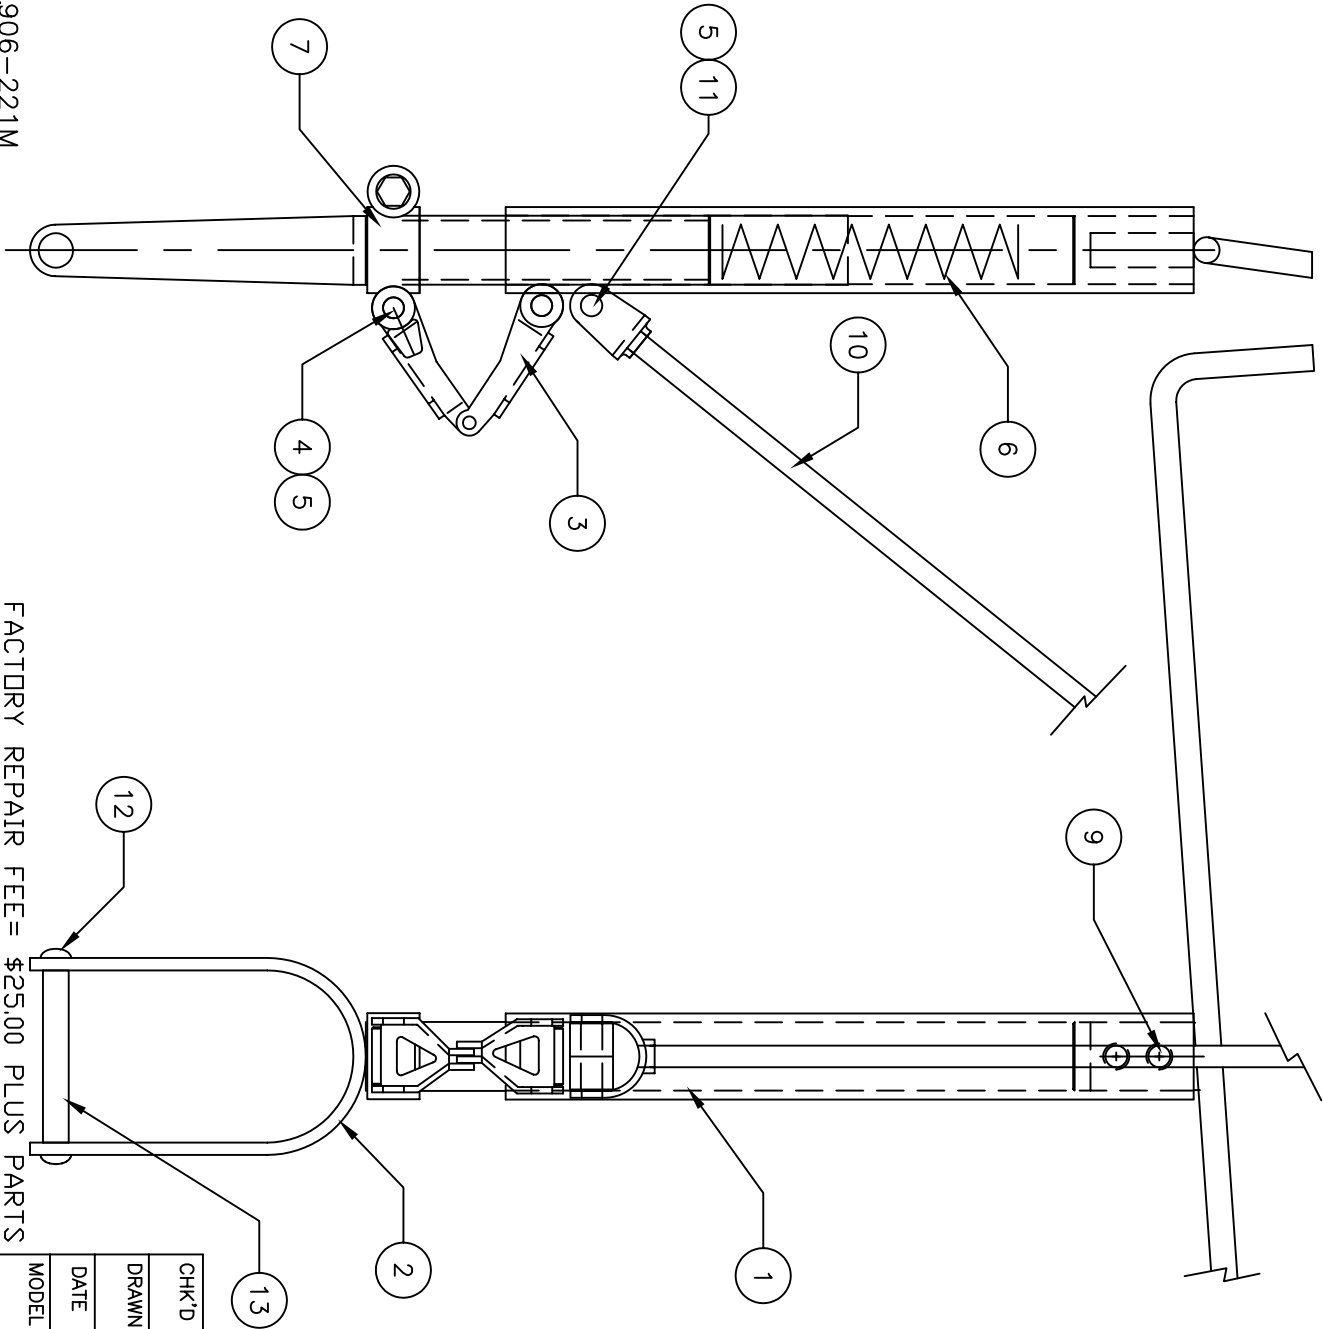

## SPARE PARTS LIST

QTY	ITEM	DESCRIPTION	ASS'Y/PART #
1	1	UPPER STRUT ASSEMBLY	RYN-101A
1	2	OLEO RAM ASSEMBLY	RYN-102A
1	3	TORQUE LINK ASSEMBLY	620-112A
2	4	CLEVIS PIN	620-012M
3	5	E-CLIP	1039F
1	6	COMP. SPRING- 6" LONG	150-019P
1	7	ADJ. TORQUE LINK MOUNT	RYN-103A
	8		
2	9	#10-32 x 3/16 KPSSS	1199F
1	10	REAR BRACE ASSEMBLY	RYN-104A
1	11	BRACE CLEVIS PIN	150-002M
2	12	#6-32 x 1/4 BHSMS	1020F
1	13	AXLE	159-005M
1	14	STRUT MOUNTING WIRE (LH)	RYN-105A
1	15	STRUT MOUNTING WIRE (RH)	RYN-106A

906-221M

FACTORY REPAIR FEE= \$25.00 PLUS PARTS

CHK'D BY		 MFG. INC. 625 N. 12TH ST. ST. CHARLES, IL (630)584-7616	
DRAWN BY	J. REHAK		
DATE	3/04		
MODEL No.	GPRYAN	TITLE	MAIN STRUT ASSEMBLY
			RYAN STA