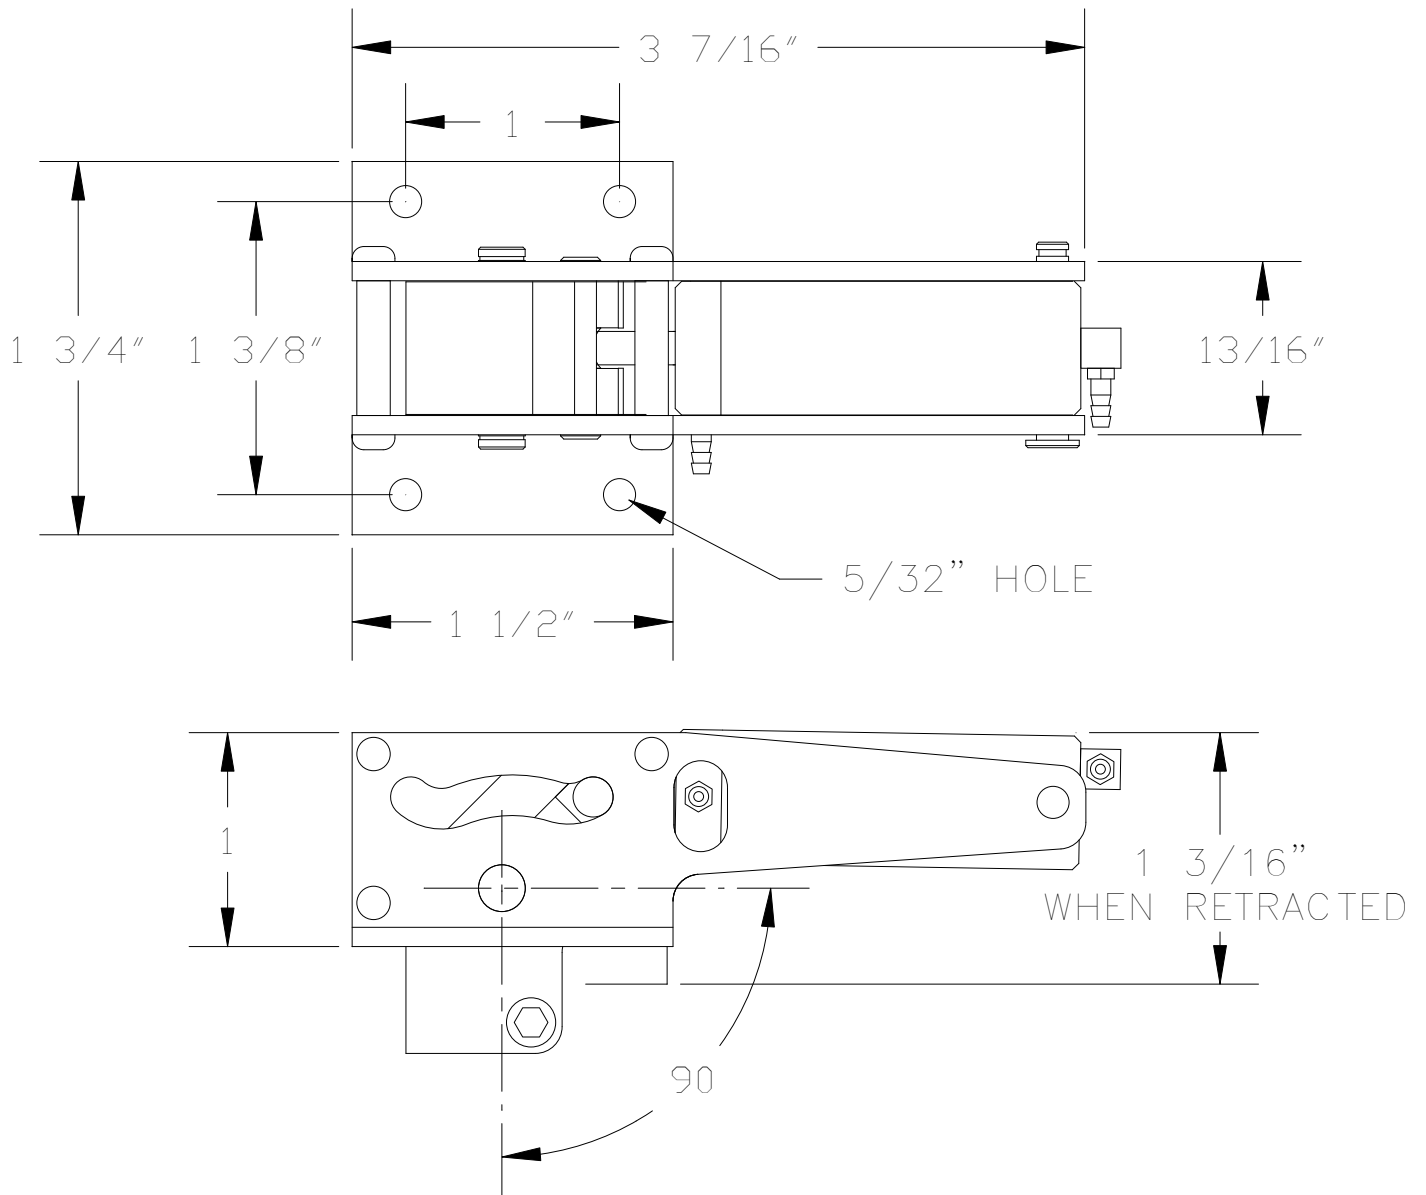

PRINT NOT TO SCALE

ROBART MFG. INC.
155 OSWALT AVE.
BATAVIA, IL. 60515
630-584-7616

550RS
MAIN GEAR
90° RETRACT