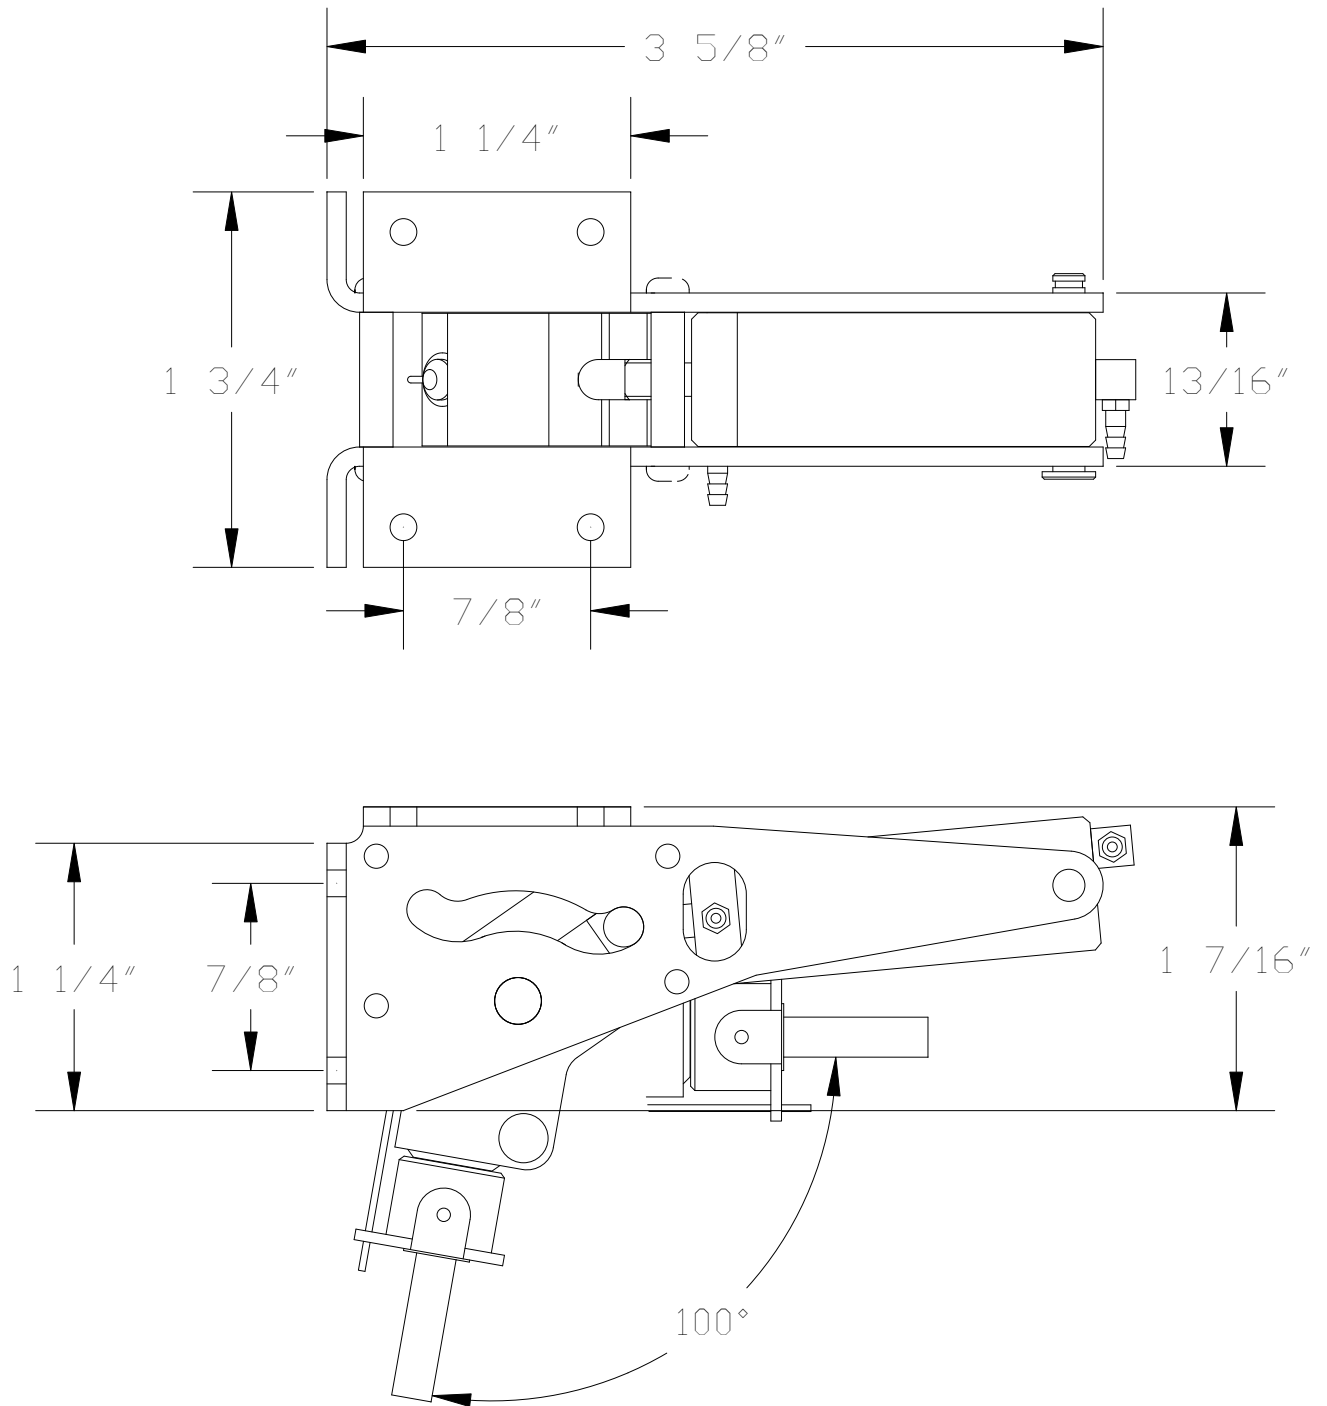

PRINT NOT TO SCALE

ROBART MFG. INC  
155 OSWALT AVE.  
BATAVIA, IL. 60515  
630-584-7616

563RS  
NOSE GEAR  
 $100^\circ$  RETRACT