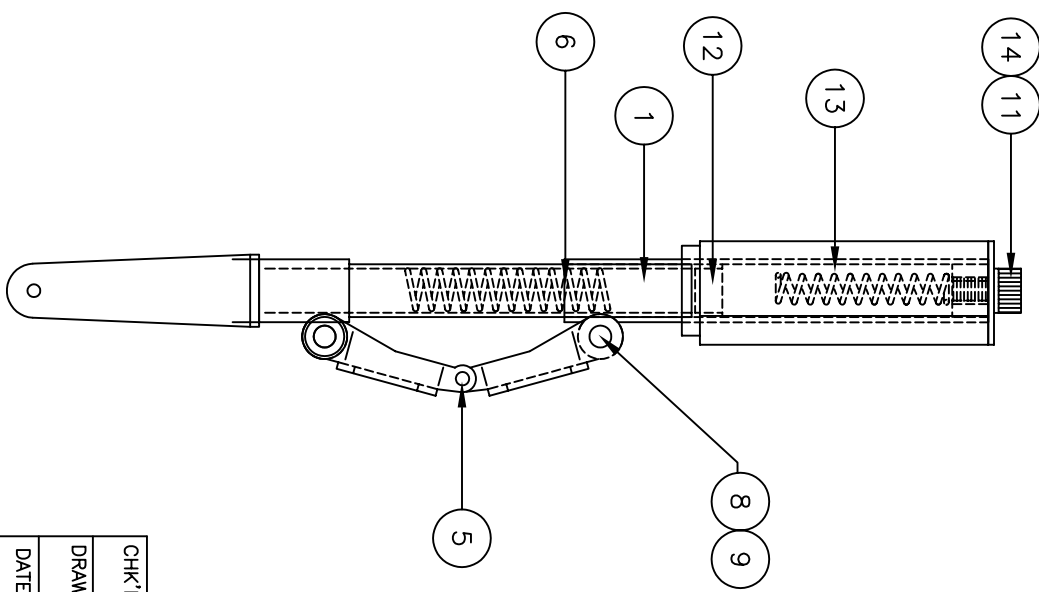

** THIS IS YOUR SPARE PARTS LIST. SAVE FOR FUTURE REFERENCE, ORDER BY PART NUMBER. CURRENT PRICES WILL BE QUOTED.**

SPARE PARTS LIST

| QTY | ITEM | DESCRIPTION | ASSY/PART # |
|-----|------|----------------------------|-------------|
| 1 | 1 | STRUT ASSEMBLY | ERC-109A |
| | 2 | | |
| 1 | 3 | WHEEL YOKE ASSEMBLY | ERC-105A |
| 2 | 4 | CLEVIS PIN | 620-012M |
| 1 | 5 | CLEVIS PIN | 150-018M |
| 3 | 6 | RETAINING RING | 1039F |
| | 7 | | |
| 1 | 8 | AXLE BAG ASSEMBLY | ERC-142A |
| 1 | 9 | UPPER STRUT ASSEMBLY | ERC-107A |
| 1 | 10 | OLED RAM ASSEMBLY | ERC-103A |
| 1 | 11 | SPRING PLUG | ERC-002M |
| 1 | 12 | SPRING 1 7/16" LONG | 650-026P |
| 1 | 13 | DIE SPRING | ERC-015P |
| 1 | 14 | #6-32 HEX. HD. CAP SPECIAL | ERC-010M |

906-226M

FACTORY REPAIR FEE= \$25.00 PLUS PARTS

| | | | |
|-----------|----------|---|--|
| CHK'D BY | |  | MFG. INC. 625 N. 12TH ST. ST. CHARLES, IL (630)584-7616 |
| DRAWN BY | J. REHAK | | |
| DATE | 3/04 | TITLE | 80" ERCOUCPE ZIROLI |
| MODEL No. | ZERCOUP | | |

** THIS IS YOUR SPARE PARTS LIST. SAVE FOR FUTURE REFERENCE, ORDER BY PART NUMBER. CURRENT PRICES WILL BE QUOTED.**

SPARE PARTS LIST

| QTY | ITEM | DESCRIPTION | ASS'Y/PART # |
|-----|------|---------------------------|--------------|
| 1 | 1 | UPPER STRUT ASSEMBLY | ERC-201A |
| 1 | 2 | OLEO STRUT ASSEMBLY | ERC-202A |
| 1 | 3 | MOUNTING BLOCK | ERC-209M |
| 1 | 4 | STEERING HORN | 159-004M |
| 1 | 5 | TORQUE LINK ASSEMBLY | 620-112A |
| 1 | 6 | SPRING 4 1/4" LONG | ERC-211M |
| 1 | 7 | AXLE | 160-020M |
| 2 | 8 | CLEVIS PIN | 620-012M |
| 2 | 9 | RETAINING RING | 1039F |
| 2 | 10 | 4-40 x 1/4" PPH | 1047F |
| 1 | 11 | 10-32 x 3/8" BHMS BLACK | 1021F |
| 1 | 12 | SPRING CUP | ERC-002M |
| 1 | 13 | SPRING 3/4" LONG | 650-038P |
| 1 | 14 | INTERNAL STAR LOCK WASHER | 1126F |
| 15 | 15 | | |