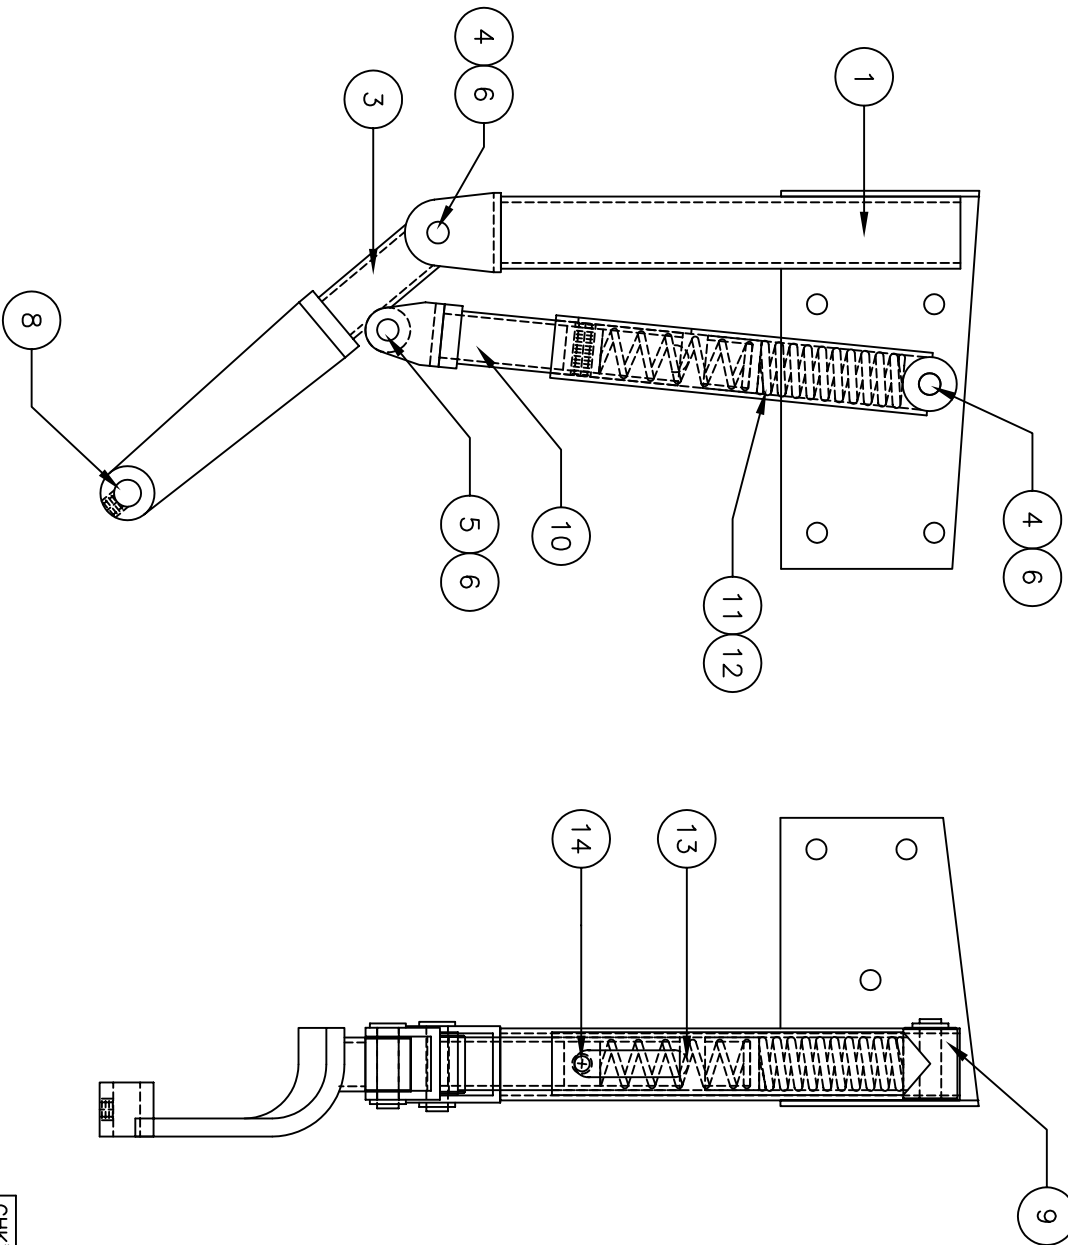

** THIS IS YOUR SPARE PARTS LIST. SAVE FOR FUTURE REFERENCE, ORDER BY PART NUMBER. CURRENT PRICES WILL BE QUOTED.**

SPARE PARTS LIST

| QTY | ITEM | DESCRIPTION | ASSY/PART # |
|-----|------|----------------------------|-------------|
| 1 | 1 | STRUT ASSEMBLY | ERC-109A |
| | 2 | | |
| 1 | 3 | WHEEL YOKE ASSEMBLY | ERC-105A |
| 2 | 4 | CLEVIS PIN | 620-012M |
| 1 | 5 | CLEVIS PIN | 150-018M |
| 3 | 6 | RETAINING RING | 1039F |
| | 7 | | |
| 1 | 8 | AXLE BAG ASSEMBLY | ERC-142A |
| 1 | 9 | UPPER STRUT ASSEMBLY | ERC-107A |
| 1 | 10 | OLED RAM ASSEMBLY | ERC-103A |
| 1 | 11 | SPRING PLUG | ERC-002M |
| 1 | 12 | SPRING 1 7/16" LONG | 650-026P |
| 1 | 13 | DIE SPRING | ERC-015P |
| 1 | 14 | #6-32 HEX. HD. CAP SPECIAL | ERC-010M |

906-226M

FACTORY REPAIR FEE= \$25.00 PLUS PARTS

| | | | |
|-----------|----------|---|--|
| CHK'D BY | |  | MFG. INC. 625 N. 12TH ST. ST. CHARLES, IL (630)584-7616 |
| DRAWN BY | J. REHAK | | |
| DATE | 3/04 | TITLE | 80" ERCOUCPE ZIROLI |
| MODEL No. | ZERCOUP | | |

** THIS IS YOUR SPARE PARTS LIST. SAVE FOR FUTURE REFERENCE, ORDER BY PART NUMBER. CURRENT PRICES WILL BE QUOTED.**

SPARE PARTS LIST

| QTY | ITEM | DESCRIPTION | ASS'Y/PART # |
|-----|------|---------------------------|--------------|
| 1 | 1 | UPPER STRUT ASSEMBLY | ERC-201A |
| 1 | 2 | OLEO STRUT ASSEMBLY | ERC-202A |
| 1 | 3 | MOUNTING BLOCK | ERC-209M |
| 1 | 4 | STEERING HORN | 159-004M |
| 1 | 5 | TORQUE LINK ASSEMBLY | 620-112A |
| 1 | 6 | SPRING 4 1/4" LONG | ERC-211M |
| 1 | 7 | AXLE | 160-020M |
| 2 | 8 | CLEVIS PIN | 620-012M |
| 2 | 9 | RETAINING RING | 1039F |
| 2 | 10 | 4-40 x 1/4" PPH | 1047F |
| 1 | 11 | 10-32 x 3/8" BHMS BLACK | 1021F |
| 1 | 12 | SPRING CUP | ERC-002M |
| 1 | 13 | SPRING 3/4" LONG | 650-038P |
| 1 | 14 | INTERNAL STAR LOCK WASHER | 1126F |
| 15 | 15 | | |