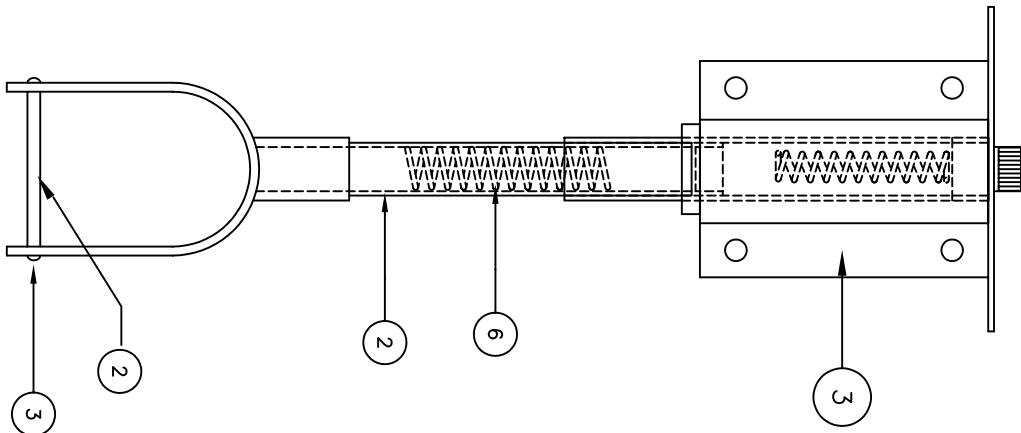

** THIS IS YOUR SPARE PARTS LIST. SAVE FOR FUTURE REFERENCE, ORDER BY PART NUMBER. CURRENT PRICES WILL BE QUOTED.**

SPARE PARTS LIST

| QTY | ITEM | DESCRIPTION | ASSY/PART # |
|-----|------|----------------------------|-------------|
| 1 | 1 | STRUT ASSEMBLY | ERC-109A |
| | 2 | | |
| 1 | 3 | WHEEL YOKE ASSEMBLY | ERC-105A |
| 2 | 4 | CLEVIS PIN | 620-012M |
| 1 | 5 | CLEVIS PIN | 150-018M |
| 3 | 6 | RETAINING RING | 1039F |
| | 7 | | |
| 1 | 8 | AXLE BAG ASSEMBLY | ERC-142A |
| 1 | 9 | UPPER STRUT ASSEMBLY | ERC-107A |
| 1 | 10 | OLED RAM ASSEMBLY | ERC-103A |
| 1 | 11 | SPRING PLUG | ERC-002M |
| 1 | 12 | SPRING 1 7/16" LONG | 650-026P |
| 1 | 13 | DIE SPRING | ERC-015P |
| 1 | 14 | #6-32 HEX. HD. CAP SPECIAL | ERC-010M |

** THIS IS YOUR SPARE PARTS LIST. SAVE FOR FUTURE REFERENCE, ORDER BY PART NUMBER. CURRENT PRICES WILL BE QUOTED.**

SPARE PARTS LIST

| QTY | ITEM | DESCRIPTION | ASS'Y/PART # |
|-----|------|---------------------------|--------------|
| 1 | 1 | UPPER STRUT ASSEMBLY | ERC-201A |
| 1 | 2 | OLEO STRUT ASSEMBLY | ERC-202A |
| 1 | 3 | MOUNTING BLOCK | ERC-209M |
| 1 | 4 | STEERING HORN | 159-004M |
| 1 | 5 | TORQUE LINK ASSEMBLY | 620-112A |
| 1 | 6 | SPRING 4 1/4" LONG | ERC-211M |
| 1 | 7 | AXLE | 160-020M |
| 2 | 8 | CLEVIS PIN | 620-012M |
| 2 | 9 | RETAINING RING | 1039F |
| 2 | 10 | 4-40 x 1/4" PPH | 1047F |
| 1 | 11 | 10-32 x 3/8" BHMS BLACK | 1021F |
| 1 | 12 | SPRING CUP | ERC-002M |
| 1 | 13 | SPRING 3/4" LONG | 650-038P |
| 1 | 14 | INTERNAL STAR LOCK WASHER | 1126F |
| 15 | 15 | | |