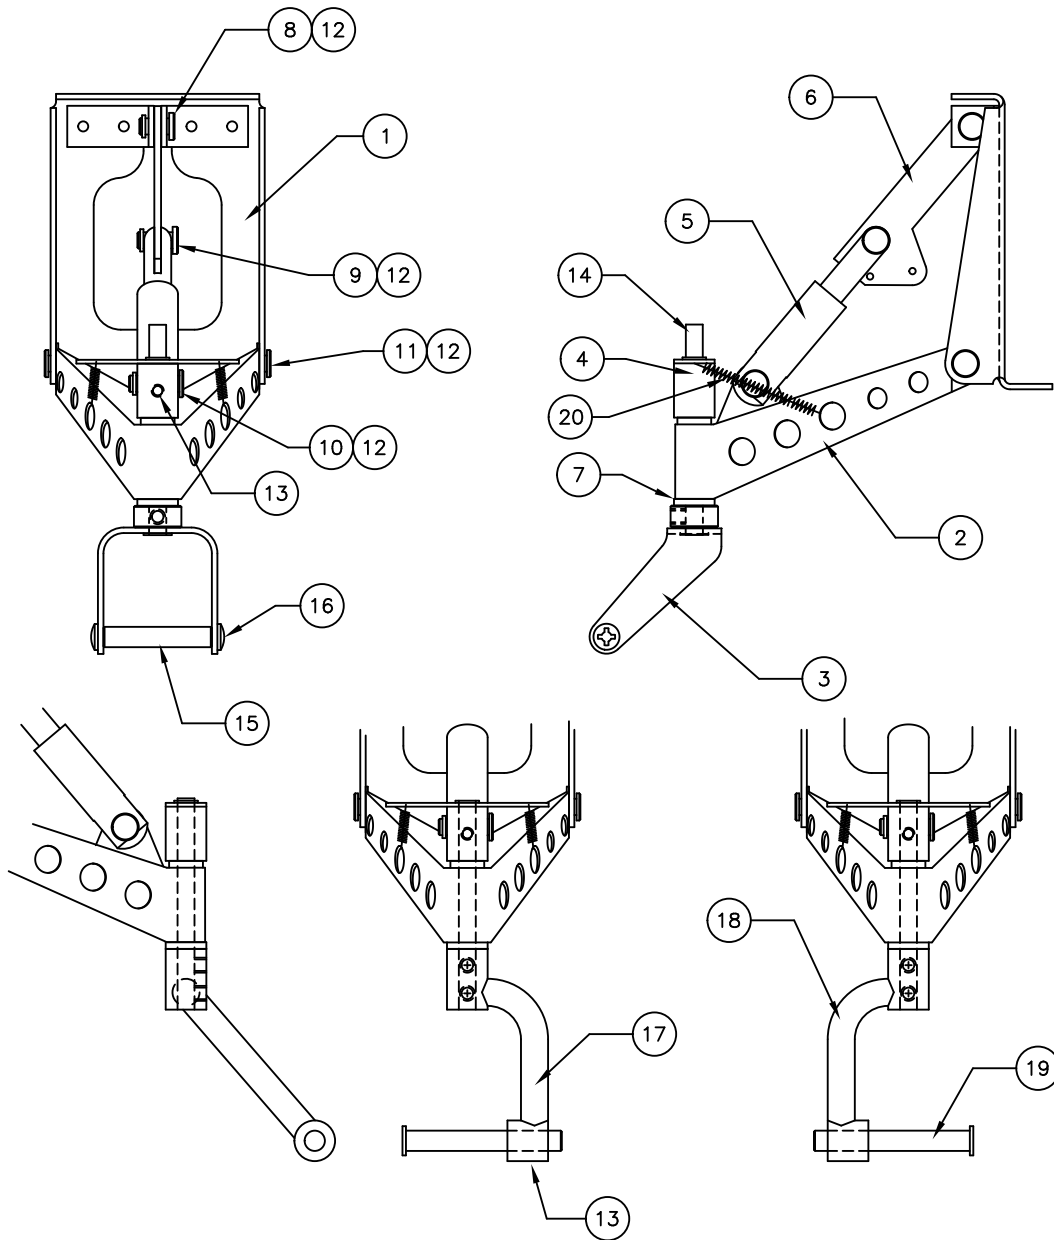

** THIS IS YOUR SPARE PARTS LIST. SAVE FOR FUTURE REFERENCE, ORDER BY PART NUMBER. CURRENT PRICES WILL BE QUOTED.**

RIGHT HAND OFFSET STYLE

LEFT HAND OFFSET STYLE

FACTORY REPAIR FEE= \$25.00 PLUS PARTS

SPARE PARTS LIST

QTY	ITEM	DESCRIPTION	ASS'Y/PART #
1	1	MOUNTING FRAME ASSEMBLY	160-101A
1	2	YOKE FRAME ASSEMBLY	160-105A
1	3	WHEEL YOKE ASSEMBLY	160-107A
1	4	STEERING ARM ASSEMBLY	160-104A
1	5	PLUNGER ASSEMBLY	160-103A
1	6	LINK ASSEMBLY	160-602A
1	7	SHAFT BEARING	160-008M
1	8	CLEVIS PIN	160-013M
1	9	CLEVIS PIN	160-014M
1	10	CLEVIS PIN	150-018M
2	11	CLEVIS PIN	150-033M
5	12	RETAINING RING	1039F
3	13	SET SCREW #6-32	1060F
1	14	PIVOT POST	160-010M
1	15	AXLE	160-020M
2	16	PPH #4-40 SCREW	1047F
1	17	WHEEL OFFSET ASSEMBLY (RH)	160-401A
1	18	WHEEL OFFSET ASSEMBLY (LH)	160-501A
1	19	AXLE	650-010M
2	20	CENTERING SPRING	158-001P

906-031M

CHK'D BY
 DRAWN BY J. REHAK
 DATE 8-8-02
 MODEL No. 160 R/L/Y

MFG. INC.
 625 N. 12TH ST.
 ST. CHARLES, IL
 (630)584-7616

TITLE 160 OFFSET / YOKE
 RETRACTABLE TAIL WHEEL