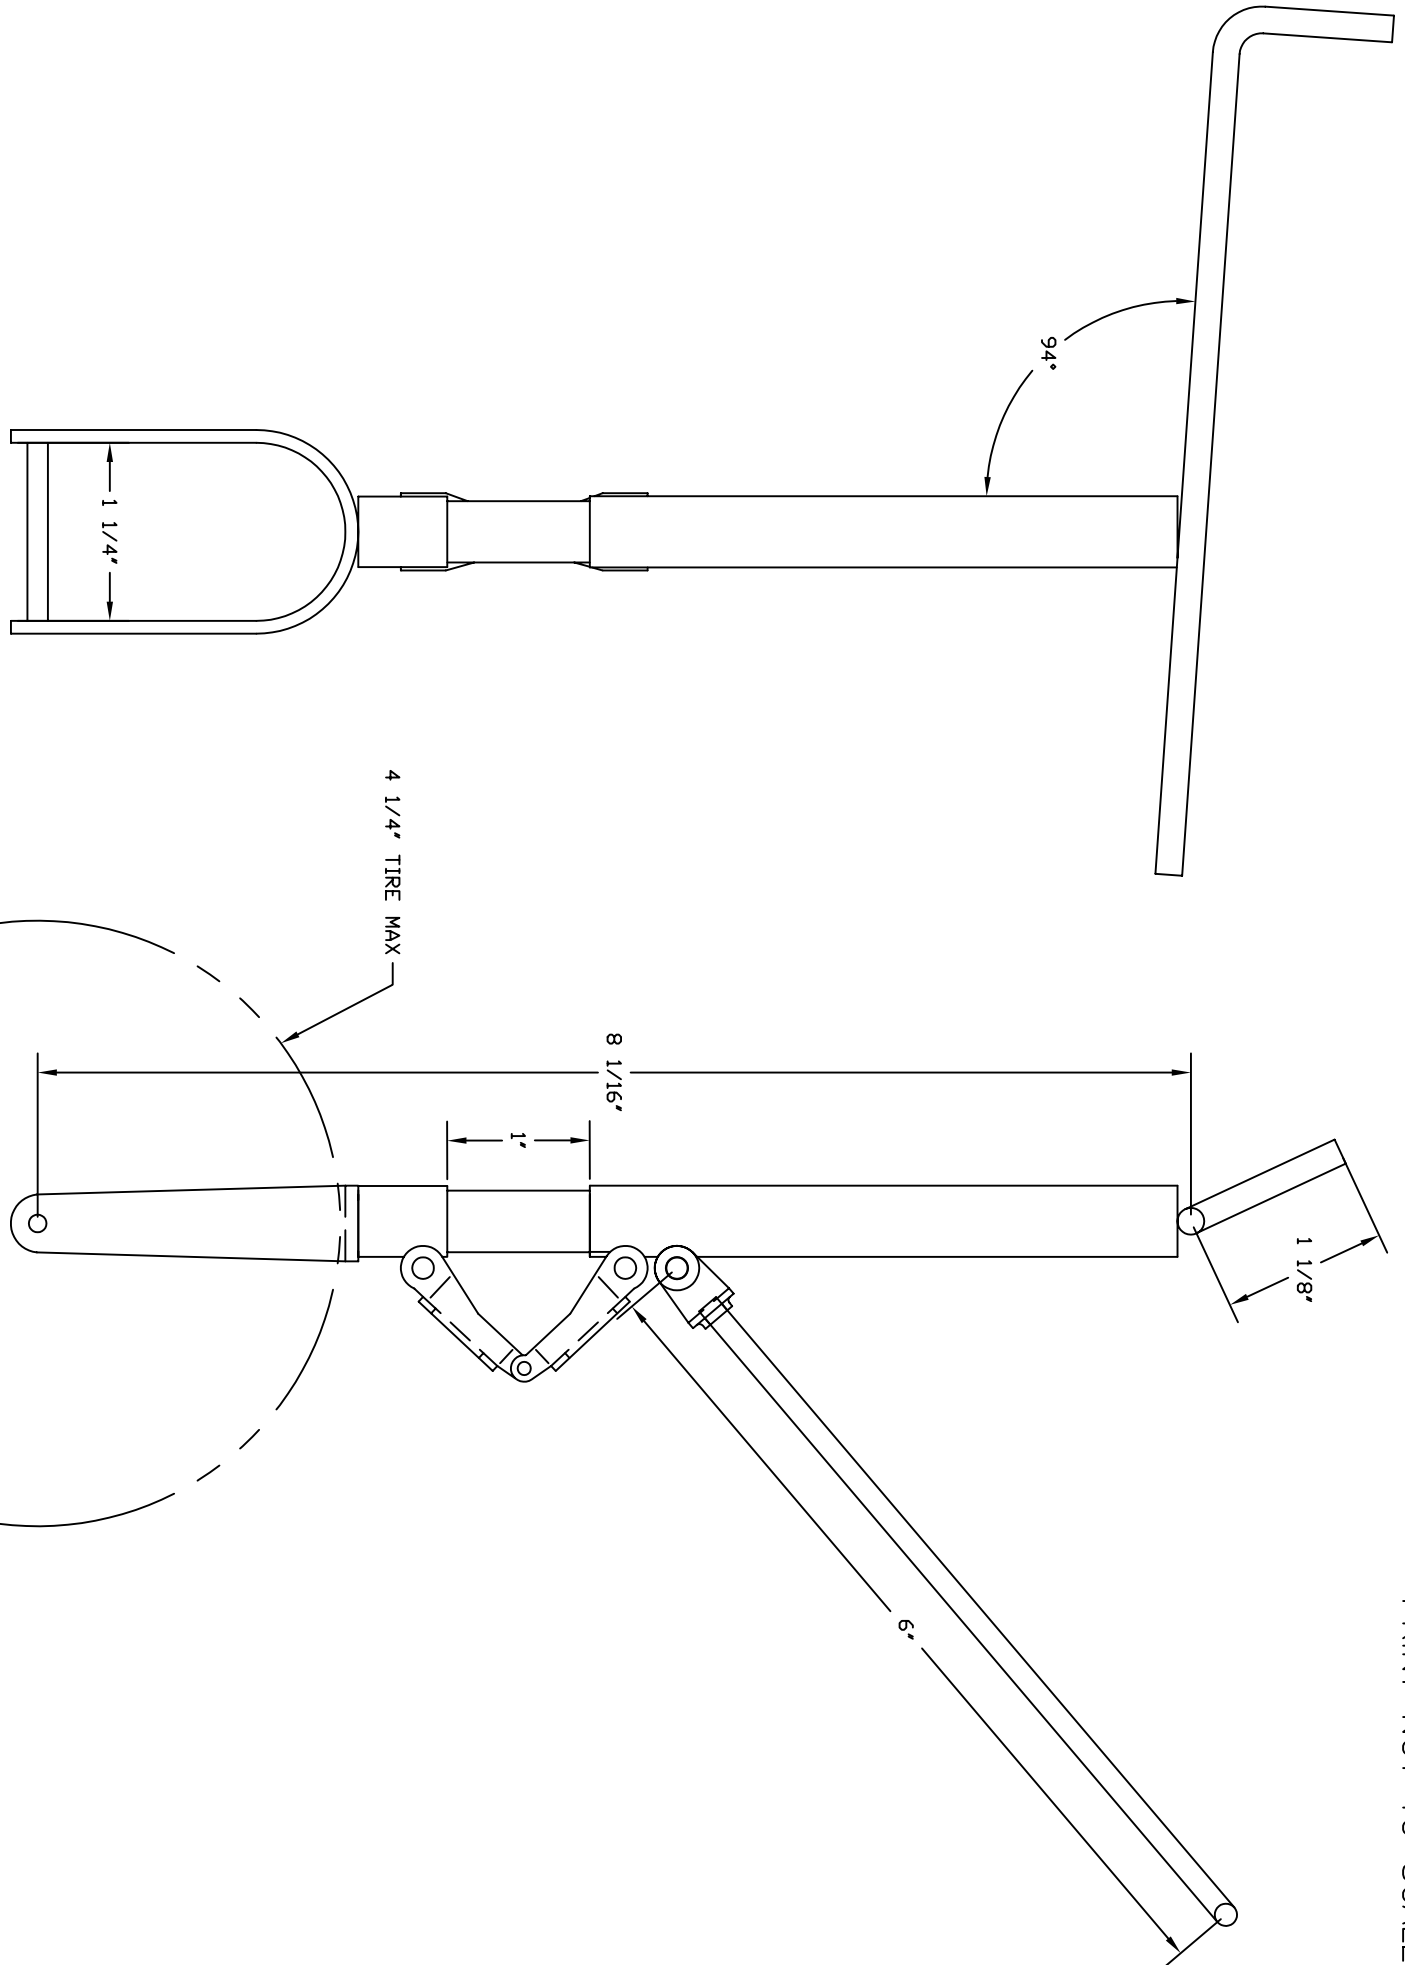

PRINT NOT TO SCALE

GP GEE BEE
MAIN STRUT
DETAIL

ROBART
MFG. INC.
625 N. 12TH ST.
ST. CHARLES, IL
(630) 584-7616
www.robart.com

THIS DRAWING ITS CONTENTS AND INFORMATION, ARE CONFIDENTIAL, AND THE PROPERTY OF ROBART MFG. INC. IT MAY NOT BE USED, COPIED, AND / OR TRANSMITTED TO ANY PERSON, FIRM, OR CORPORATION WITHOUT THE PRIOR WRITTEN APPROVAL OF ROBART MFG. INC.