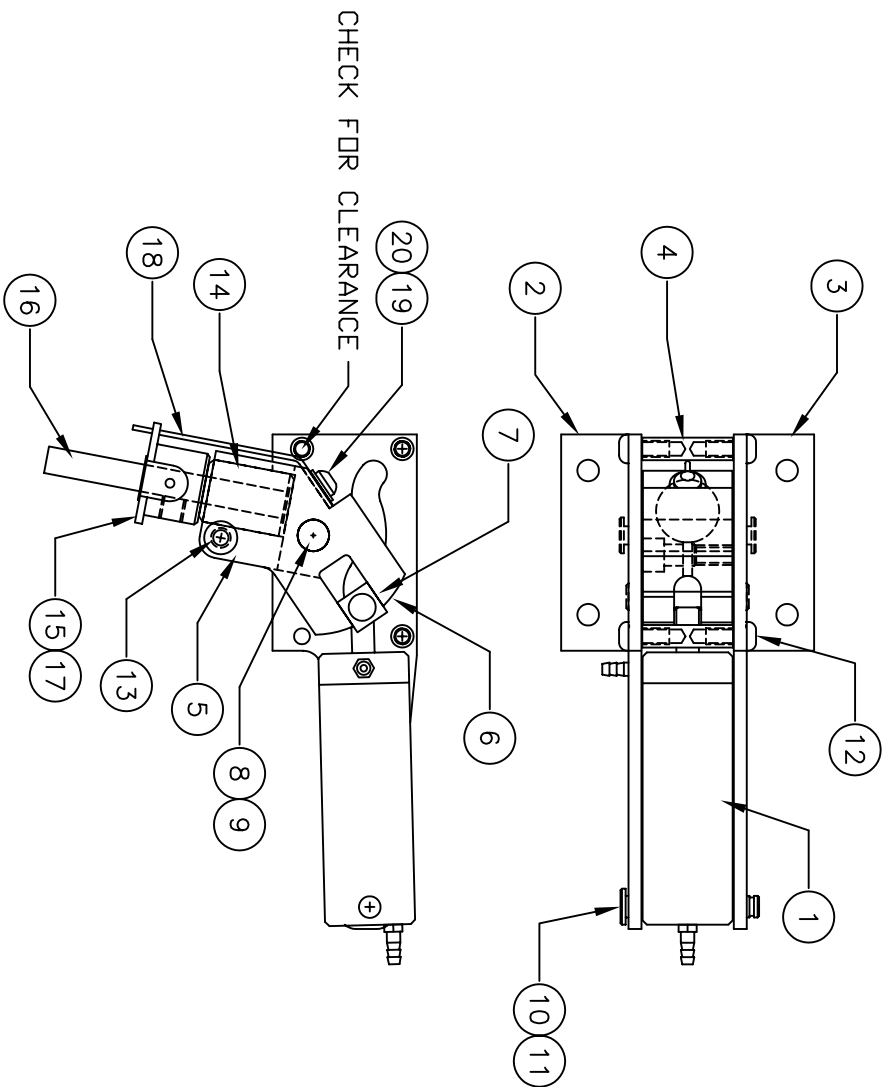

** THIS IS YOUR SPARE PARTS LIST. SAVE FOR FUTURE REFERENCE, ORDER BY PART NUMBER. CURRENT PRICES WILL BE QUOTED.**

SPARE PARTS LIST

QTY	ITEM	DESCRIPTION	ASSY/PART #
1	1	CYLINDER ASSEMBLY	530-120A
1	2	SIDE FRAME LH	550-018M
1	3	SIDE FRAME RH	550-019M
3	4	FRAME SPACER	530-021M
1	5	TRUNION	550-209M
2	6	CAM BLOCK	530-030M
1	7	CAM PIN	530-029M
1	8	PIVOT PIN	530-026M
2	9	RETAINING RING	.1125F
1	10	CLEVIS PIN	150-012M
1	11	RETAINING RING	1039F
6	12	#4-40 x 1/4 PPHMS	1047F
1	13	#6-32 x 3/8 SHCS	1148F
1	14	STEERING BEARING	530-032M
1	15	STEERING ARM ASSEMBLY	530-125A
1	16	STEERING SHAFT (AXLE)	650-010M
1	17	#8-32 KCPSS	1198F
1	18	CENTERING SPRING	550-230M
1	19	#4-40 x 3/16 BHCS	1022F
1	20	#4 FLAT WASHER	.1102F

906-200M

FACTORY REPAIR FEE= \$25.00 PLUS PARTS

CHK'D BY		MFG. INC.
DRAWN BY	J. REHAK	625 N. 12TH ST.
DATE	6/03	ST. CHARLES, IL
MODEL No.	557RS	(630)584-7616
TITLE	 SERIES 550 100 DEG. NOSE RETRACT ASSEMBLY MAIN STYLE FRAMES	
	www.robart.com	