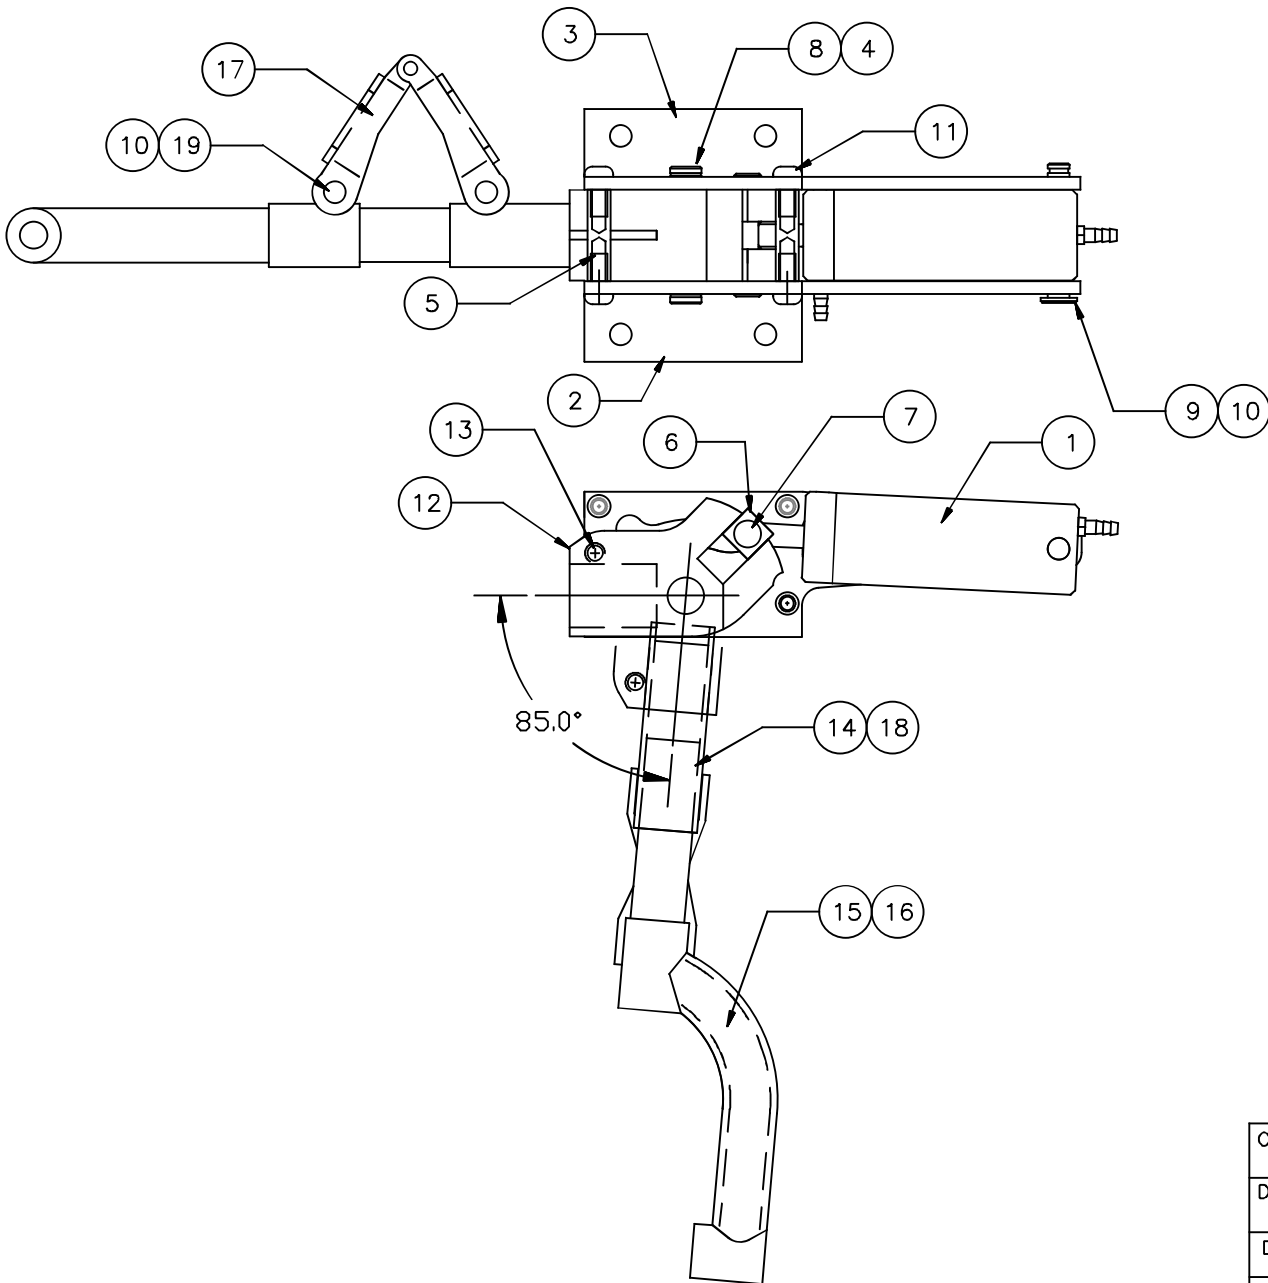

## SPARE PARTS LIST

QTY	ITEM	NOTE	DESCRIPTION	ASS'Y/PART #
1	1		CYLINDER ASSEMBLY	530-120A
1	2		SIDE FRAME LH	530-004M
1	3		SIDE FRAME RH	530-005M
2	4		7/32 RETAINING RING	1125F
3	5		FRAME SPACER (BAR)	530-021M
2	6		CAM BLOCK	530-030M
1	7		CAM PIN	530-029M
1	8		PIVOT PIN	530-026M
1	9		CLEVIS PIN	150-012M
3	10		RETAINING RING	1039F
6	11		#4-40 x 1/4 PPHMS ZN	1047F
1	12		TRUNION	530-022M
1	13		#6-32 x 3/8 SHCS	1048F
1	14		STRUT WELDMENT	ARO-106A
1	15		OLEO RAM WELDMENT (RH)	ARO-102A
1	16		OLEO RAM WELDMENT (LH)	ARO-103A
1	17		TORQUE LINK ASSEMBLY	620-112A
1	18		SPRING- STOCK LENGTH	530-001P
2	19		CLEVIS PIN	620-012M

CHK'D BY  
 DRAWN BY J. REHAK  
 DATE 12/04  
 MODEL No. AERO MAINS

MFG. INC.  
 625 N. 12TH ST.  
 ST. CHARLES, IL  
 (630)584-7616

TITLE  
 TOP FLIGHT AERO  
 MAIN GEAR DETAIL  
 SPARE PARTS LIST

FACTORY REPAIR FEE= \$25.00 PLUS PARTS

## SPARE PARTS LIST

QTY	ITEM	NOTE	DESCRIPTION	ASS'Y/PART #
1	1		CYLINDER ASSEMBLY	530-120A
1	2		SIDE FRAME LH	550-018M
1	3		SIDE FRAME RH	550-019M
3	4		FRAME SPACER	530-021M
1	5		TRUNION	550-001M
2	6		CAM BLOCK	530-030M
1	7		CAM PIN	530-029M
1	8		PIVOT PIN	530-026M
2	9		RETAINING RING	1125F
1	10		CLEVIS PIN	150-012M
3	11		RETAINING RING	1039F
6	12		#4-40 x 1/4 PPHMS	1047F
1	13		#6-32 x 3/8 SHCS	1148F
1	14		STEERING BEARING	530-032M
1	15		STEERING ARM ASSEMBLY	530-125A
1	16		STEERING SHAFT (AXLE)	650-010M
1	17		#10-32 x 1/8" KCPSS	1145F
1	18		CENTERING SPRING	550-230M
1	19		#4-40 x 3/16 BHCS	1022F
1	20		STRUT WELDMENT	ARO-202A
1	21		OLEO RAM WELDMENT	ARO-201A
2	22		CLEVIS PIN	620-012M
1	23		TORQUE LINK ASSEMBLY	620-112A
1	24		SPRING 4 1/4" LONG	530-001P
2	25		#8-32 SET SCREW	1142F

906-240M

FACTORY REPAIR FEE= \$25.00 PLUS PARTS

CHK'D BY  
DRAWN BY J. REHAK  
DATE 12/04  
MODEL No.  
AERO NOSE

MFG. INC.  
625 N. 12TH ST.  
ST. CHARLES, IL  
(630)584-7616

TITLE  
TOP FLIGHT AERO  
NOSE GEAR DETAIL  
SPARE PARTS LIST