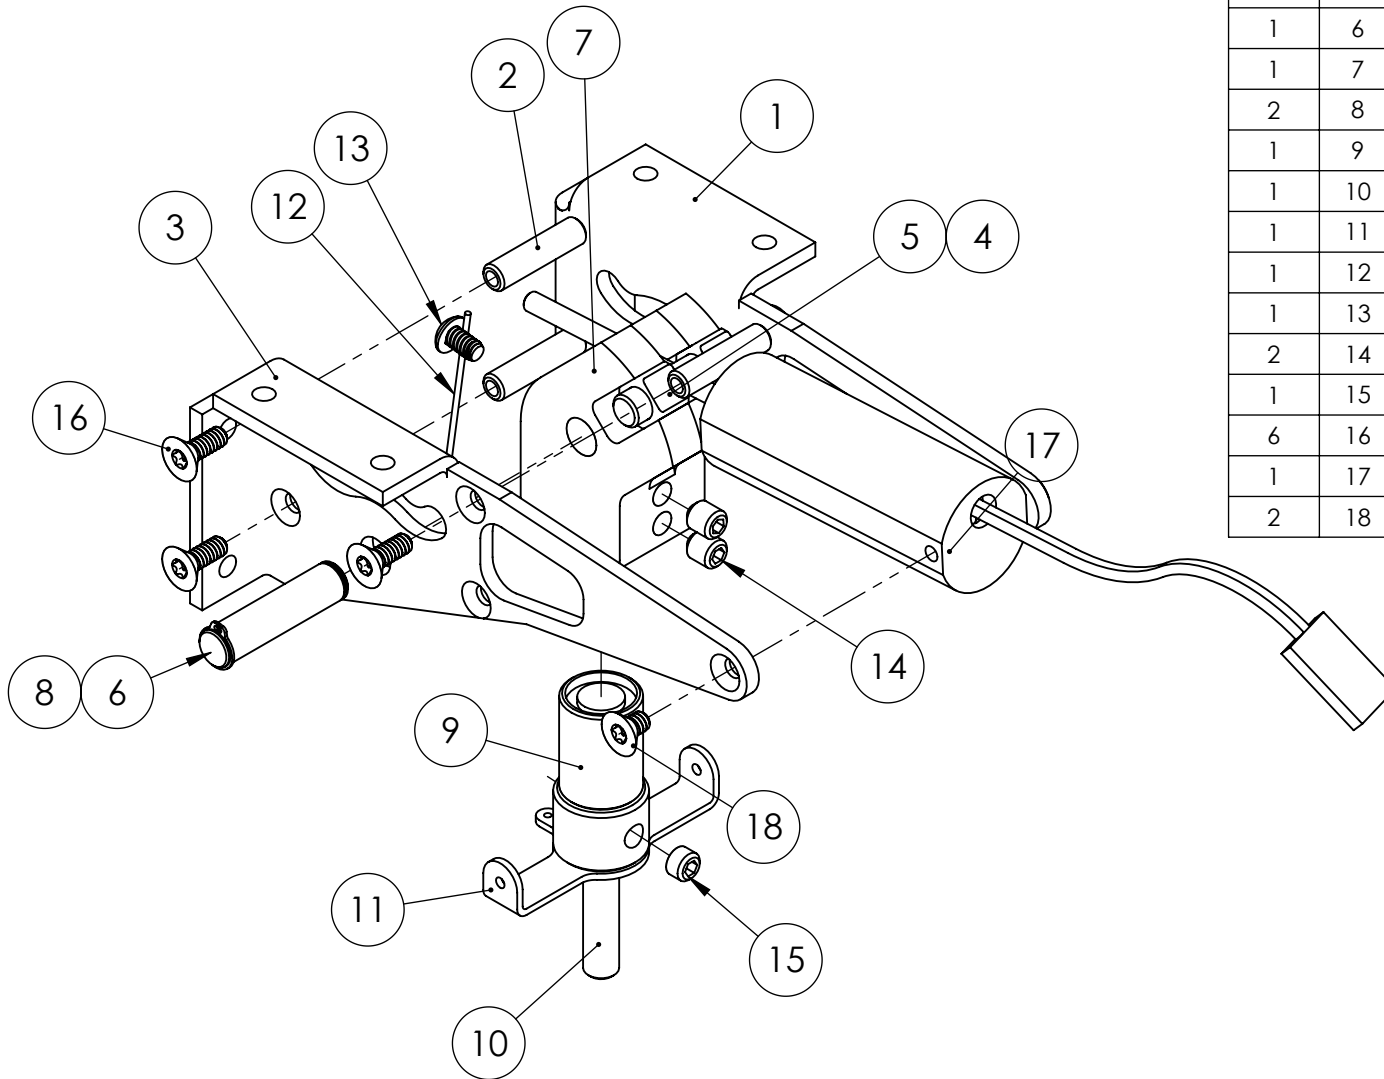

SPARE PARTS LIST

QTY.	ITEM NO.	DESCRIPTION	PART NUMBER
1	1	90 DEG FRAME - RH	550213M
3	2	FRAME SPACER	530021M
1	3	90 DEG FRAME - LH	550212M
1	4	CAM PIN	530029M
2	5	CAM FOLLOWER	530030M
1	6	TRUNION PIN	530026M
1	7	MAIN GEAR TRUNION	550001M
2	8	RETAINING RING	1125F
1	9	STEERING BEARING	530032M
1	10	AXLE PIN	650010M
1	11	STEERING ARM ASSEMBLY	530125A
1	12	CENTERING SPRING	550230M
1	13	#4-40 x 3/16" BHSMS	1022F
2	14	#8-32 X 3/16" SET SCREW	1198F
1	15	#8-32 x 1/8" SET SCREW	1142F
6	16	4-40 X 5/16 TORX FMS ZINC	1065F
1	17	ELECTRIC ACTUATOR	550E108P
2	18	4-40 X 5/16 TORX FMS ZINC	1181F

	NAME	DATE
DRAWN	J.REHAK	09MAY13
CHECKED		

155 OSWALT AVE.
 BATAVIA, IL. 60515
 PH: 630-584-7616
 FX: 630-584-3712

TITLE:
**90° NOSE RETRACT
 561RSE**

561RSESP

REV -