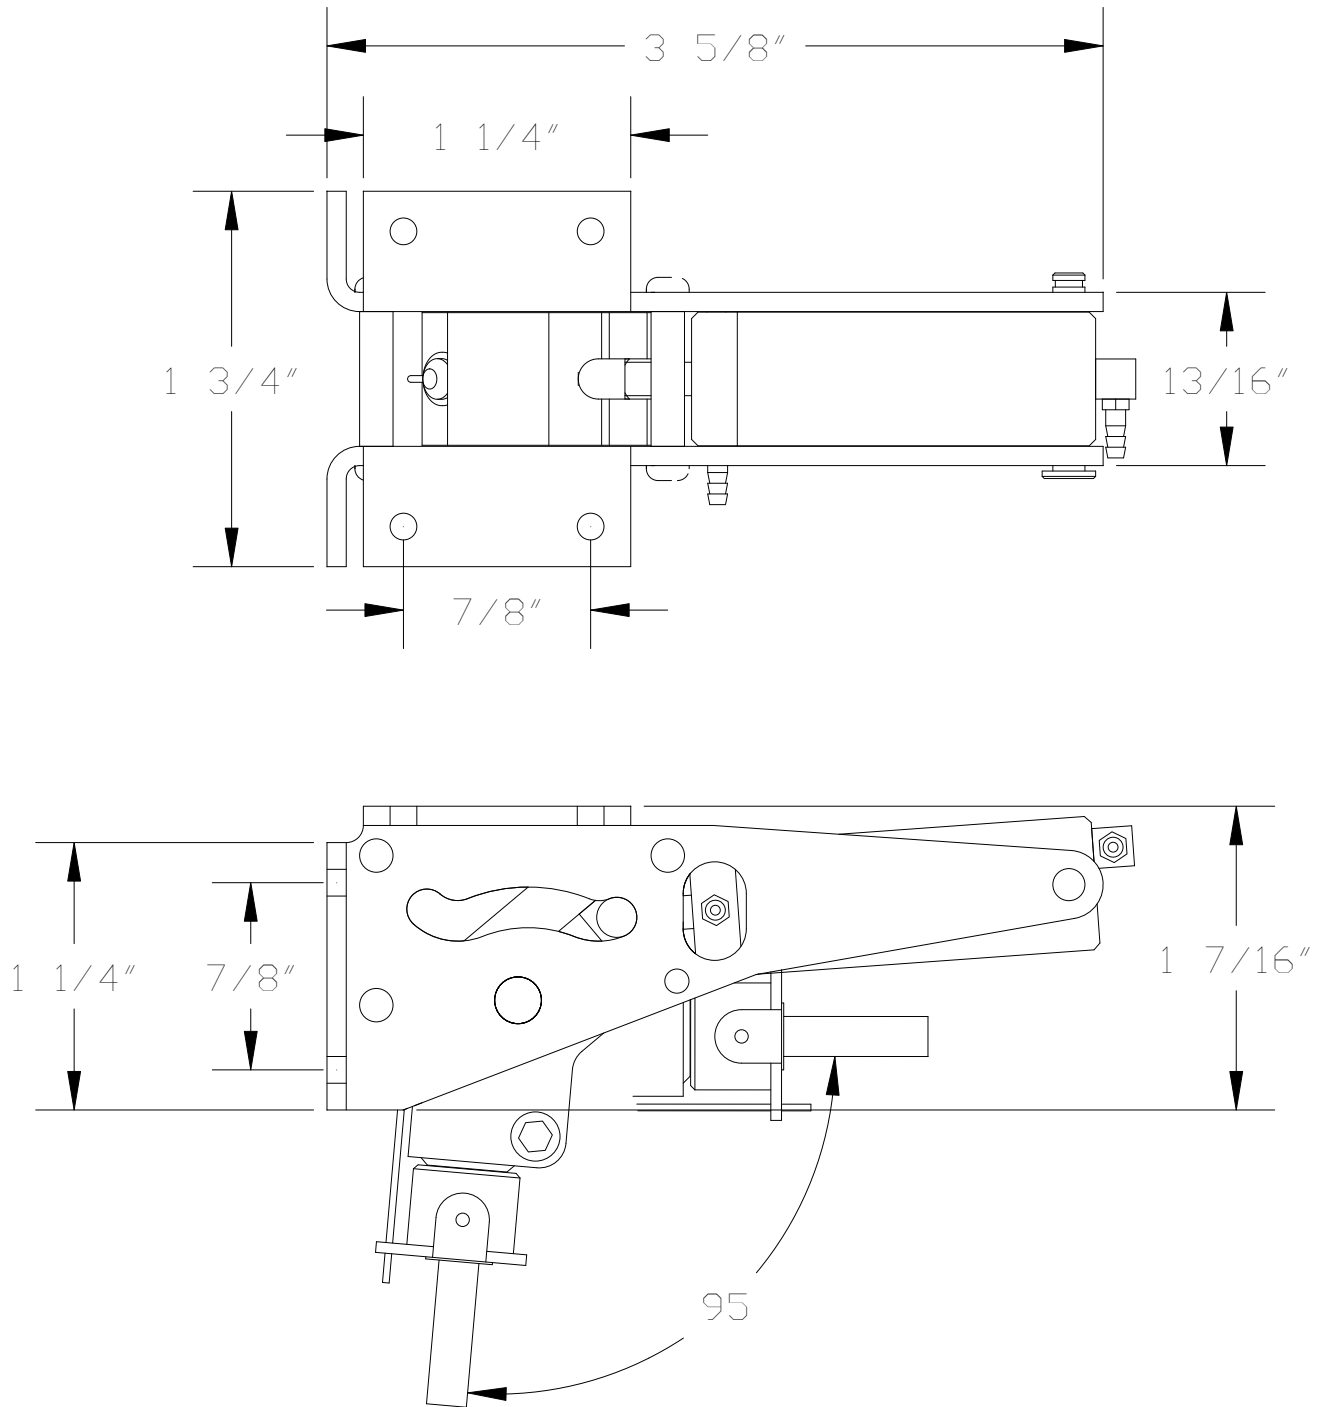

PRINT NOT TO SCALE

MFG. INC.
625 N. 12TH ST.
ST. CHARLES, IL
(630) 584-7616

562RS
NOSE GEAR
95° RETRACT