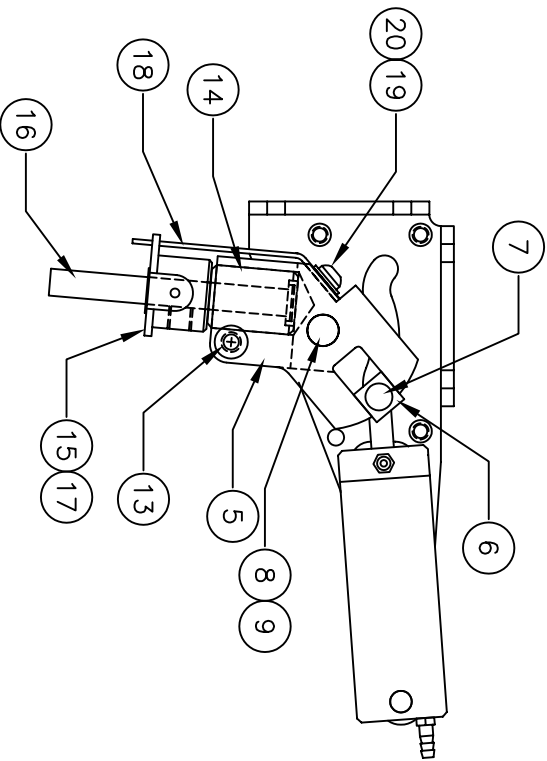

** THIS IS YOUR SPARE PARTS LIST. SAVE FOR FUTURE REFERENCE, ORDER BY PART NUMBER. CURRENT PRICES WILL BE QUOTED.**

SPARE PARTS LIST

QTY	ITEM	DESCRIPTION	ASSY/PART #
1	1	CYLINDER ASSEMBLY	530-120A
1	2	SIDE FRAME LH	550-214M
1	3	SIDE FRAME RH	550-215M
3	4	FRAME SPACER	530-021M
1	5	TRUNION	550-209M
2	6	CAM BLOCK	530-030M
1	7	CAM PIN	530-029M
1	8	PIVOT PIN	530-026M
2	9	RETAINING RING	1125F
1	10	CLEVIS PIN	150-012M
1	11	RETAINING RING	1039F
6	12	#4-40 x 1/4 BHSMS	1047F
1	13	#6-32 x 3/8 SHCS	1048F
1	14	STEERING BEARING	530-032M
1	15	STEERING ARM ASSEMBLY	530-125A
1	16	STEERING SHAFT (AXLE)	650-010M
1	17	#8-32 KCPSS	1198F
1	18	CENTERING SPRING	550-230M
1	19	#4-40 x 3/16 BHCS	1022F
1	20	#4 FLAT WASHER	1102F

CHK'D BY		MFG. INC.
DRAWN BY	J. REHAK	625 N. 12TH ST.
DATE	6/03	ST. CHARLES, IL
MODEL No.	562RS	(630)584-7616
TITLE		www.robart.com
SERIES 550 95 DEG.		
NOSE RETRACT ASSEMBLY		
ROBOSTRUT READY		

906-204M