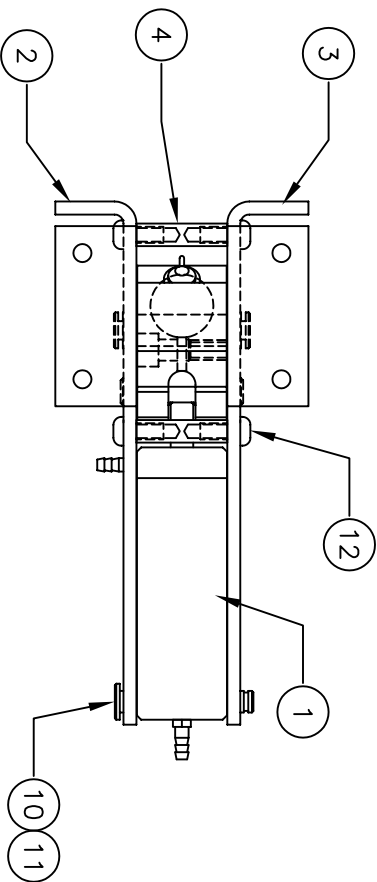

** THIS IS YOUR SPARE PARTS LIST. SAVE FOR FUTURE REFERENCE, ORDER BY PART NUMBER. CURRENT PRICES WILL BE QUOTED.**

SPARE PARTS LIST

QTY	ITEM	DESCRIPTION	ASSY/PART #
1	1	CYLINDER ASSEMBLY	530-120A
1	2	SIDE FRAME LH	550-214M
1	3	SIDE FRAME RH	550-215M
3	4	FRAME SPACER	530-021M
1	5	TRUNION	550-209M
2	6	CAM BLOCK	530-030M
1	7	CAM PIN	530-029M
1	8	PIVOT PIN	530-026M
2	9	RETAINING RING	1125F
1	10	CLEVIS PIN	150-012M
1	11	RETAINING RING	1039F
6	12	#4-40 x 1/4 BHSMS	1047F
1	13	#6-32 x 3/8 SHCS	1048F
1	14	STEERING BEARING	530-032M
1	15	STEERING ARM ASSEMBLY	530-125A
1	16	STEERING SHAFT (AXLE)	650-010M
1	17	#8-32 KCPSS	1198F
1	18	CENTERING SPRING	550-230M
1	19	#4-40 x 3/16 BHCS	1022F
1	20	#4 FLAT WASHER	1102F

CHK'D BY		MFG. INC.
DRAWN BY	J. REHAK	625 N. 12TH ST.
DATE	6/03	ST. CHARLES, IL
MODEL No.	562RS	(630)584-7616
TITLE		www.robart.com
SERIES 550 95 DEG.		
NOSE RETRACT ASSEMBLY		
ROBOSTRUT READY		

906-204M