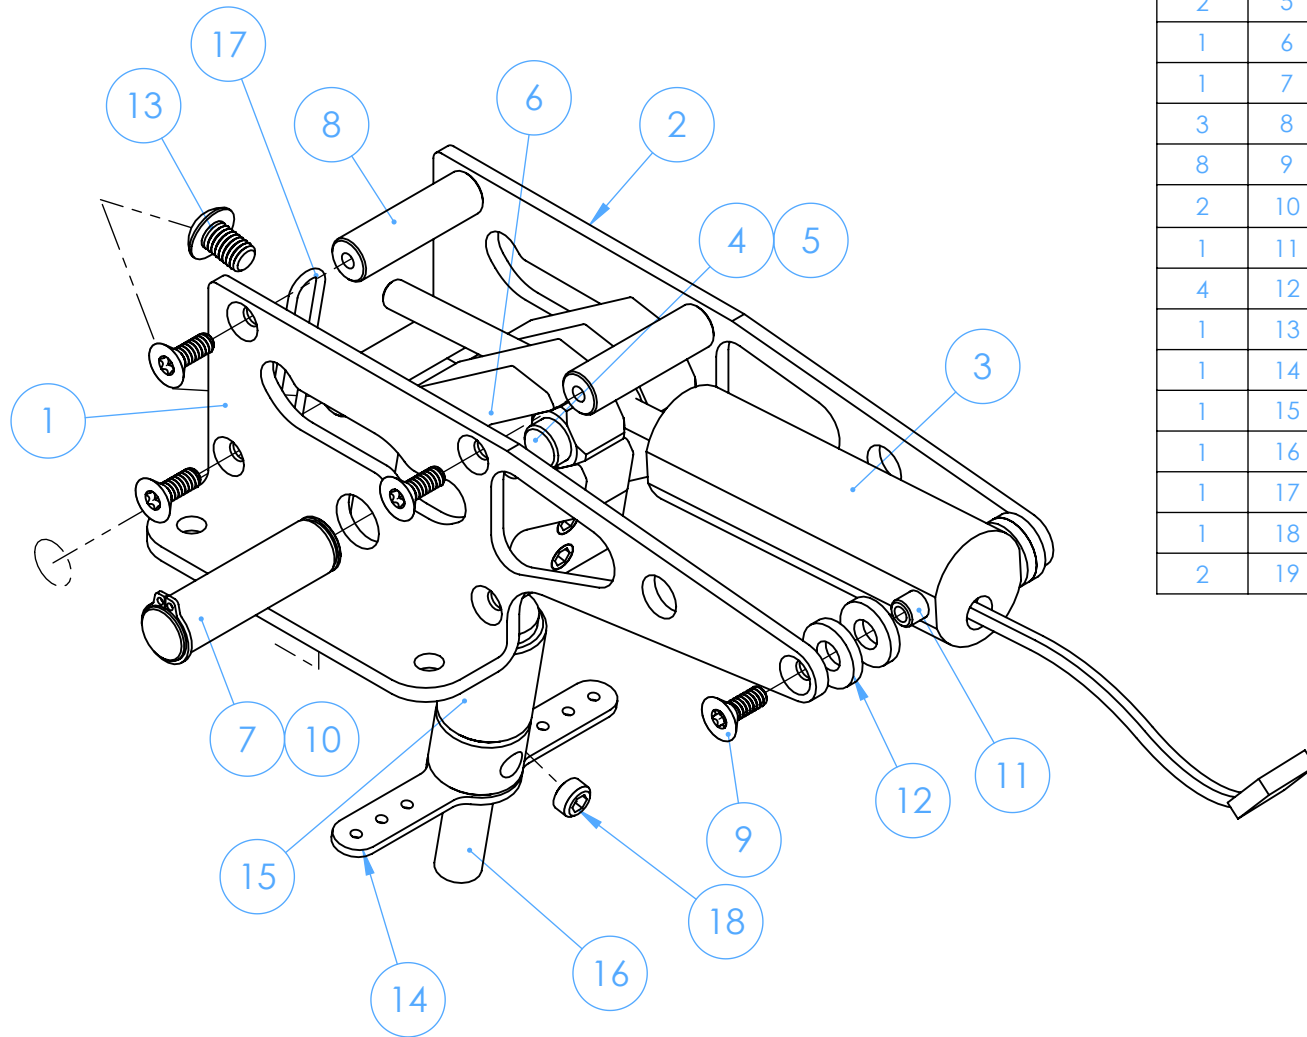

SPARE PARTS LIST

QTY.	ITEM NO.	DESCRIPTION	PART NUMBER
1	1	100 DEG FRAME (LH)	630015M
1	2	100 DEG FRAME (RH)	630016M
1	3	630 SERIES ACTUATOR	630E102A
1	4	ACTUATOR CAM PIN	635E006M
2	5	CAM FOLLOWER	635007M
1	6	MAIN GEAR TRUNION	635002M
1	7	TRUNION PIN	635010M
3	8	FRAME SPACER	635008M
8	9	4-40 X 5/16 TORX FMS ZINC	1065F
2	10	PIVOT PIN RETAINING RING	1132F
1	11	5/32 FRAME SPACER	635021M
4	12	NYLON SPACER - BLACK	1203F
1	13	#8-32 X 1/4" BHSMS	1133F
1	14	STEERING ARM	WB25204A
1	15	STEERING BUSHING	WB25211M
1	16	STEERING PIN	145133M
1	17	STEERING WIRE	630021M
1	18	#10-32 X 3/16 SET SCREW	1145F
2	19	#10-32 X 5/16" SET SCREW	1077F

	NAME	DATE
DRAWN	J.REHAK	15APR14
CHECKED		

robart
www.robart.com

155 OSWALT AVE.
BATAVIA, IL. 60510
PH: 630-584-7616 FX:
630-584-3712

TITLE:

100° HD NOSE RETRACT
ELECTRIC SERIES

639HDRSESP

REV -