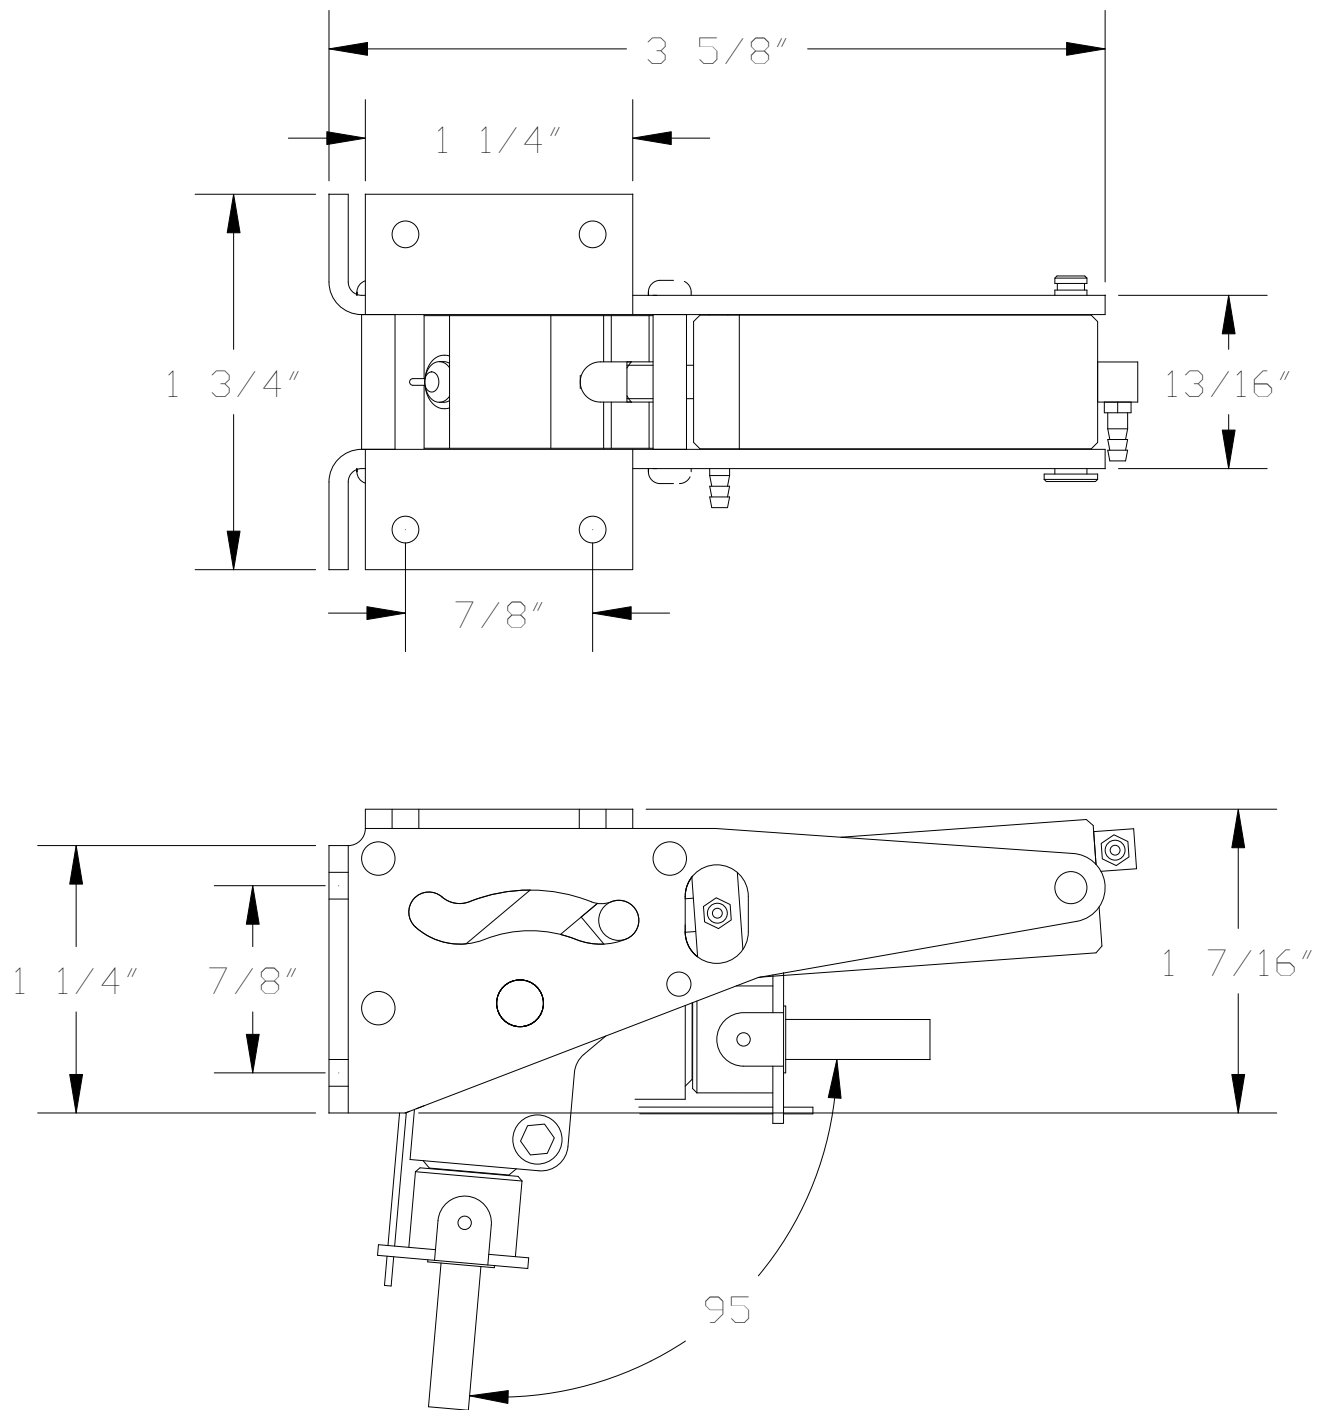

PRINT NOT TO SCALE

ROBART MFG. INC
155 OSWALT AVE.
BATAVIA, IL. 60515
630-584-7616

562RS
NOSE GEAR
95° RETRACT