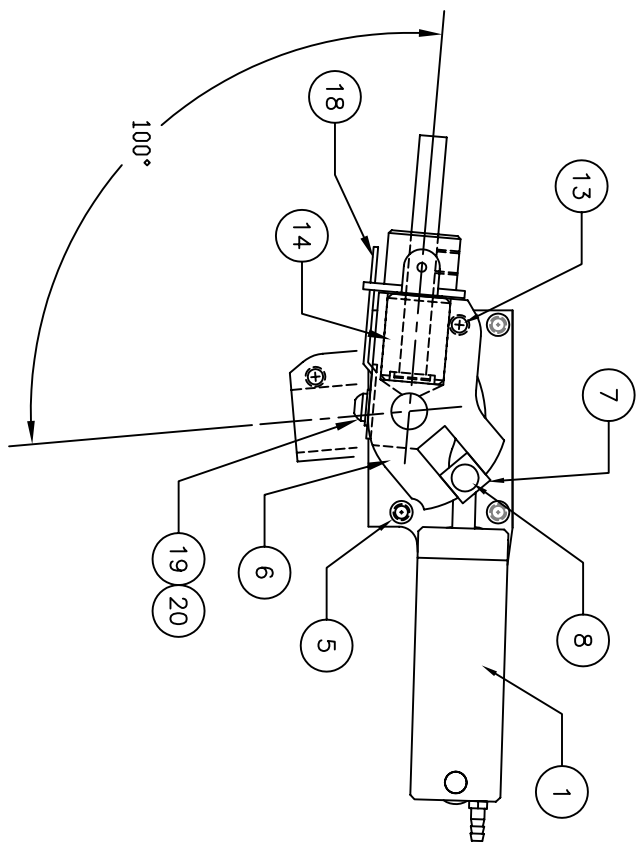

** THIS IS YOUR SPARE PARTS LIST. SAVE FOR FUTURE REFERENCE, ORDER BY PART NUMBER. CURRENT PRICES WILL BE QUOTED.**

SPARE PARTS LIST

QTY	ITEM	DESCRIPTION	ASSY/PART #
1	1	CYLINDER ASSEMBLY	530-120A
1	2	SIDE FRAME LH	530-010M
1	3	SIDE FRAME RH	530-011M
1	4	RETAINING RING	1039F
3	5	FRAME SPACER (BAR)	530-021M
1	6	TRUNION	530-023M
2	7	CAM BLOCK	530-030M
1	8	CAM PIN	530-029M
1	9	PIVOT PIN	530-026M
1	10	CLEVIS PIN	150-012M
2	11	RETAINING RING	1125F
6	12	1/4 PPHMS ZN	1047F
1	13	#6-32 x 3/8 SHCS	1048F
1	14	STEERING BEARING	530-032M
1	15	STEERING ARM ASSEMBLY	530-125A
1	16	STEERING SHAFT (AXLE)	650-010M
1	17	#8-32 KCPSS	1198F
1	18	CENTERING SPRING	530-033M
1	19	#4-40 x 3/16 BHCS	1022F
1	20	#4 FLAT WASHER	1102F

CHK'D BY
 DRAWN BY J. REHAK
 DATE 6/03
 MODEL No. 543RS

FACTORY REPAIR FEE= \$25.00 PLUS PARTS

906-191M

 MFG. INC.
 625 N. 12TH ST.
 ST. CHARLES, IL
 (630)584-7616
 www.robot.com

TITLE SERIES 530 100 DEG.
 NOSE RETRACT ASSEMBLY
 ROBOSTRUT READY