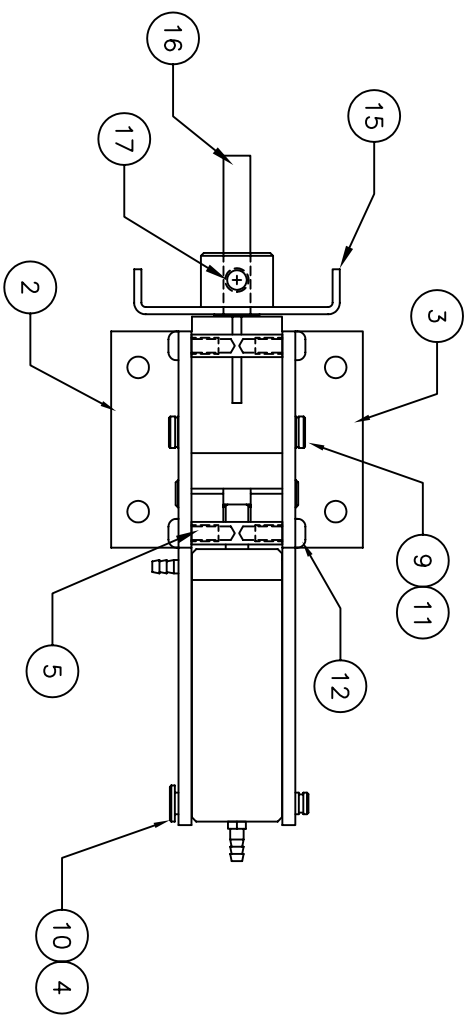

** THIS IS YOUR SPARE PARTS LIST. SAVE FOR FUTURE REFERENCE, ORDER BY PART NUMBER. CURRENT PRICES WILL BE QUOTED.**

SPARE PARTS LIST

QTY	ITEM	DESCRIPTION	ASSY/PART #
1	1	CYLINDER ASSEMBLY	530-120A
1	2	SIDE FRAME LH	530-010M
1	3	SIDE FRAME RH	530-011M
1	4	RETAINING RING	1039F
3	5	FRAME SPACER (BAR)	530-021M
1	6	TRUNION	530-023M
2	7	CAM BLOCK	530-030M
1	8	CAM PIN	530-029M
1	9	PIVOT PIN	530-026M
1	10	CLEVIS PIN	150-012M
2	11	RETAINING RING	1125F
6	12	1/4 PPHMS ZN	1047F
1	13	#6-32 x 3/8 SHCS	1048F
1	14	STEERING BEARING	530-032M
1	15	STEERING ARM ASSEMBLY	530-125A
1	16	STEERING SHAFT (AXLE)	650-010M
1	17	#8-32 KCPSS	1198F
1	18	CENTERING SPRING	530-033M
1	19	#4-40 x 3/16 BHCS	1022F
1	20	#4 FLAT WASHER	1102F

CHK'D BY
 DRAWN BY J. REHAK
 DATE 6/03
 MODEL No. 543RS

FACTORY REPAIR FEE= \$25.00 PLUS PARTS

906-191M

 MFG. INC.
 625 N. 12TH ST.
 ST. CHARLES, IL
 (630)584-7616
 www.robot.com

TITLE SERIES 530 100 DEG.
 NOSE RETRACT ASSEMBLY
 ROBOSTRUT READY